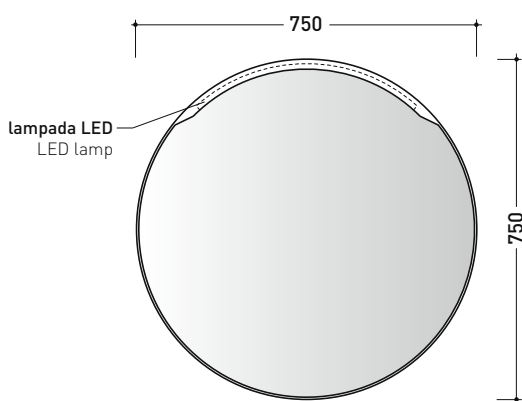

## MASPE75

Varnished resin frame mirror ø75 cm with LED lamp

Package dim.

Weight **9 kg**

Pz. Pallet n° -

vista frontale / frontal view

vista laterale / lateral view

vista zenitale / zenital view

sizes in mm

RESIN: matt finish

white

black

ELECTRICAL CHARACTERISTICS

- type of lamp: LED
- class: A
- Ip code: IP44
- rated power: 26 W