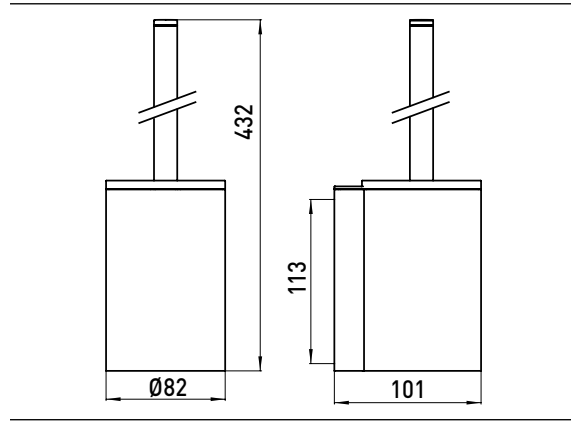

PRODUCT INFORMATION

Toilet brush set chrome

Art.No.3515 001 00

wall mounted, bowl chrome