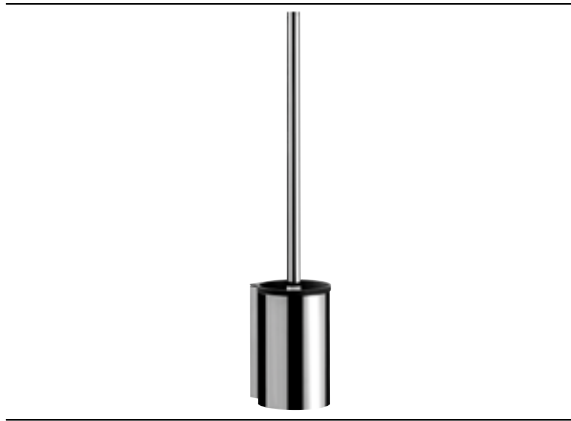

PRODUCT INFORMATION

Toilet brush set chrome

Art.No.3515 001 00

wall mounted, bowl chrome