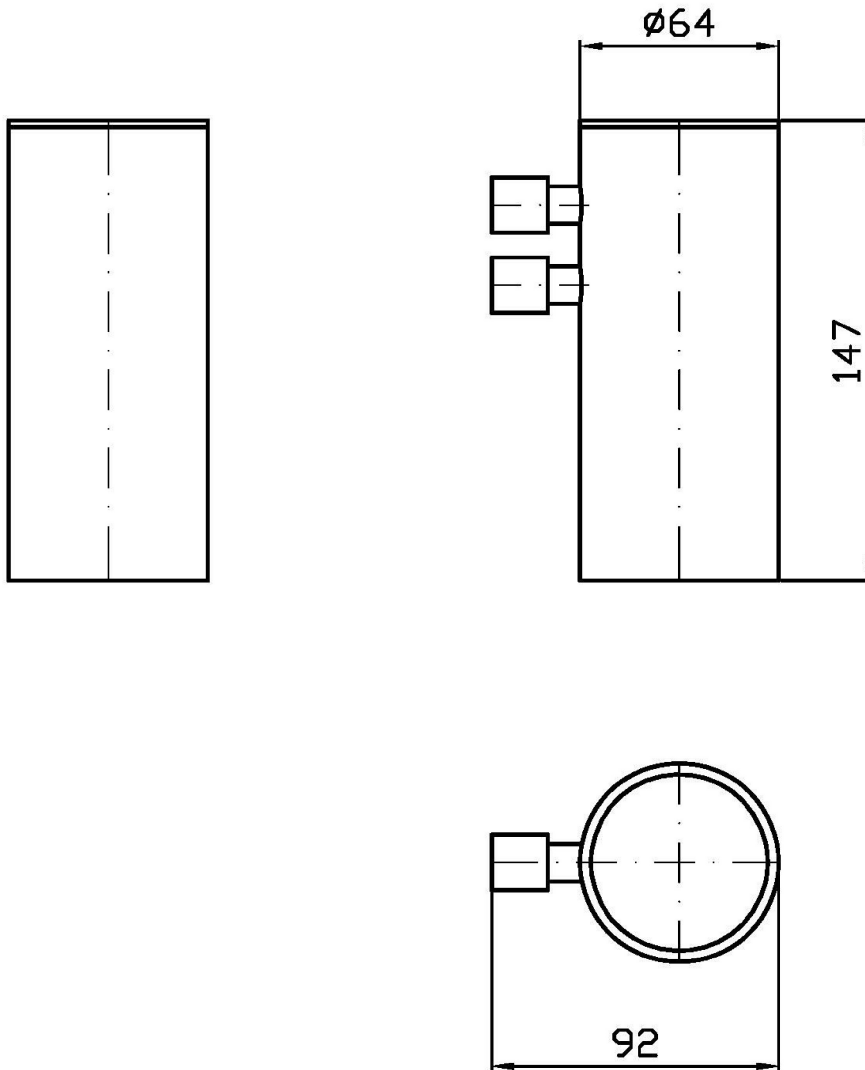

## HELM

ZAD813.X

Porta bicchiere a muro. / Wall tumbler holder.

Porta bicchiere a muro, in acciaio inox.

Stainless steel wall tumbler holder.

## HELM

**ZAD813.X****Pesi e Misure / Weights and Sizes**

|                               |               |                |
|-------------------------------|---------------|----------------|
| Peso ( Kg ) Weight ( lb )     | 0,78 ( Kg )   | 1,72 ( lb )    |
| Volume test ( dc3 ) - ( in3 ) | 2,00 ( dc3 )  | 122,05 ( in3 ) |
| h ( mm ) - ( in )             | 70,00 ( mm )  | 2,76 ( in )    |
| L1 ( mm ) - ( in )            | 120,00 ( mm ) | 4,72 ( in )    |
| L2 ( mm ) - ( in )            | 240,00 ( mm ) | 9,45 ( in )    |