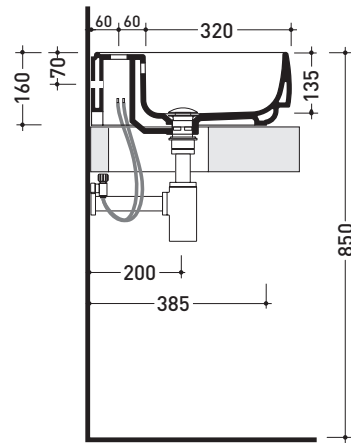

### Countertop - wall hung basin 64 cm with tap ledge

• WITH OVERFLOW • ARRANGED FOR THREE HOLES TAP

Complements: **Forty6 shelf** (F65058)  
**Filo 75 structure** (FI75SV - FI75SC)  
**Furniture BOX - depth. 50**  
**Line taps basin: ONE - NOKÉ - SI - FOLD - X1**  
**Line accessories: TWO - HOOP - NOKÉ - FOLD**

Package dim.

Weight 17 kg

Pz. Pallet n° 12

CE UNI EN 14688 - CL20

Dop-No14688

vista zenitale / zenital view

vista frontale / frontal view

foro consigliato sul piano  
suggested hole on the top

vista zenitale / zenital view

sezione longitudinale / section

sizes in mm

CERAMIC: glossy finish

white black

matt finish

milky white carbone lava grey argilla nuvola fango rosso rubens petrolio

CERAMIC STRIPES: matt finish