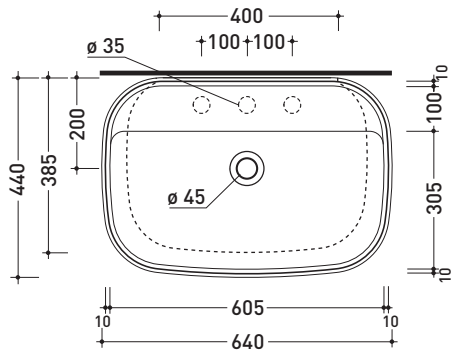

### Countertop - wall hung basin 64 cm with tap ledge

• WITH OVERFLOW • ARRANGED FOR THREE HOLES TAP

Complements: **Forty6 shelf** (F65058)  
**Filo 75 structure** (FI75SV - FI75SC)  
**Furniture BOX - depth. 50**  
**Line taps basin: ONE - NOKÉ - SI - FOLD - X1**  
**Line accessories: TWO - HOOP - NOKÉ - FOLD**

Package dim.

Weight 17 kg

Pz. Pallet n° 12

CE UNI EN 14688 - CL20

Dop-No14688

vista zenitale / zenital view

vista frontale / frontal view

foro consigliato sul piano  
suggested hole on the top

vista zenitale / zenital view

sezione longitudinale / section

sizes in mm

CERAMIC: glossy finish

white black

matt finish

milky white carbone lava grey argilla nuvola fango rosso rubens petrolio

CERAMIC STRIPES: matt finish