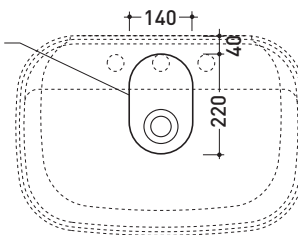

### Countertop - wall hung basin 64 cm with tap ledge

• WITH OVERFLOW • ARRANGED FOR THREE HOLES TAP

Complements: **Forty6 shelf** (F65058)  
**Filo 75 structure** (FI75SV - FI75SC)  
**Furniture BOX - depth. 50**  
**Line taps basin: ONE - NOKÉ - SI - FOLD - X1**  
**Line accessories: TWO - HOOP - NOKÉ - FOLD**

Package dim.

Weight 17 kg

Pz. Pallet n° 12

CE UNI EN 14688 - CL20

Dop-No14688

vista zenitale / zenital view

vista frontale / frontal view

foro consigliato sul piano  
suggested hole on the top

vista zenitale / zenital view

sezione longitudinale / section

sizes in mm

CERAMIC: glossy finish

white black

matt finish

milky white carbone lava grey argilla nuvola fango rosso rubens petrolio

CERAMIC STRIPES: matt finish