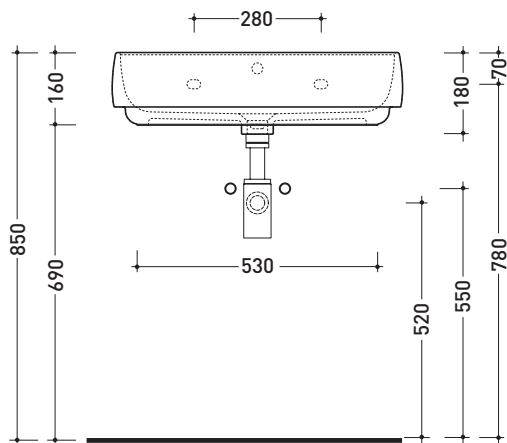

### Countertop - wall hung basin 64 cm with tap ledge

• WITH OVERFLOW • ARRANGED FOR THREE HOLES TAP

Complements: **Forty6 shelf** (F65058)  
**Filo 75 structure** (FI75SV - FI75SC)  
**Furniture BOX - depth. 50**  
**Line taps basin: ONE - NOKÉ - SI - FOLD - X1**  
**Line accessories: TWO - HOOP - NOKÉ - FOLD**

Package dim.

Weight 17 kg

Pz. Pallet n° 12

CE UNI EN 14688 - CL20

Dop-No14688

vista zenitale / zenital view

vista frontale / frontal view

foro consigliato sul piano  
suggested hole on the top

vista zenitale / zenital view

sezione longitudinale / section

sizes in mm

CERAMIC: glossy finish

white black

matt finish

milky white carbone lava grey argilla nuvola fango rosso rubens petrolio

CERAMIC STRIPES: matt finish