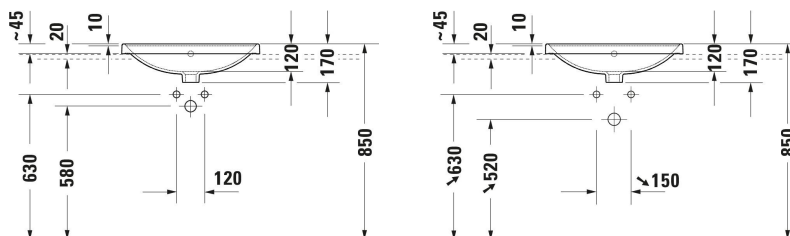

D-Neo Built-in basin # 0357600027

| < 600 mm > |

Built-in basin	Dimension	Weight	Order number
Washbasin version: Installation, 600x440 mm, Tap hole platform: Yes, Overflow: Yes, Type of mounting: counter top			
Colors			
00 White Alpin			
Variant			
● White High Gloss, Number of faucet holes per wash area: 1, grounded	600x170 mm	11.100 kg	0357600027
Accessory			
Slotted waste washbasin without overflow, Material drain covers: Brass, Diameter: 72 mm	Ø 72 mm	0.3 kg	005024
Push-open waste Suitable for washbasin with overflow, Ø 63,5 mm	Ø 63.5 mm	0.34 kg	005052
Suitable products			
Console vanity unit wall-mounted Number of pull-out compartments: 1, Incl. console: Yes, Tap hole drillings possible, Handle Silver, Soft self-closing automatic with damping, 800 x 550 mm	800 x 550 mm		KT6794
Console vanity unit wall-mounted Number of pull-out compartments: 1, Incl. console: Yes, Tap hole drillings possible, Handle Silver, Soft self-closing automatic with damping, 1000 x 550 mm	1000 x 550 mm		KT6795
Console vanity unit wall-mounted Number of pull-out compartments: 1, Incl. console: Yes, Tap hole drillings possible, Handle Silver, Soft self-closing automatic with damping, 1200 x 550 mm	1200 x 550 mm		KT6796
Console vanity unit wall-mounted Number of pull-out compartments: 2, Incl. console: Yes, Tap hole drillings possible, Handle Silver, Soft self-closing automatic with damping, 1400 x 550 mm	1400 x 550 mm		KT6797 B/L/R
Console vanity unit wall-mounted Number of drawers: 2, Incl. console: Yes, Tap hole drillings possible, Handle Silver, Siphon cut-out: Yes, Siphon cover: Yes, Soft self-closing automatic with damping, 800 x 550 mm	800 x 550 mm		KT6754