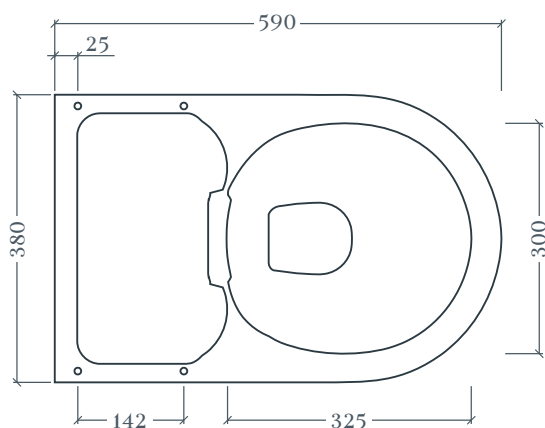

## HYPE | HYV001

Wc sopeso Senza Brida multi-funzione 38\*59  
Wall-hung multi-function Rimless WC 38\*59

Peso: KG 23  
Weight: KG 23

### THE.SANIGLAZE

ATTENZIONE! Accessori non inclusi  
ATTENTION! Accessories not included

Top view

Acqua | Water ●  
Corrente | Electricity ●

Lunghezza tubo flessibile 3/8": 150mm dal muro  
Lunghezza cavo elettrico: 250mm dal muro  
3/8" Flexible hose length: 150mm from the wall  
Power cord length: 250mm from the wall

N.B. Indicated size could have a variation of about 0,6% due to usure of the moulds or the variations of the materials' technical characteristics used in the mixture.