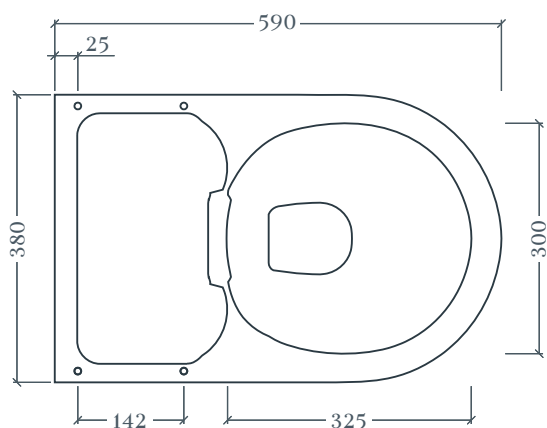

N.B. Indicated size could have a variation of about 0,6% due to usure of the moulds or the variations of the materials' technical characteristics used in the mixture.

## HYPE | HYV001

Wc sospeso Senza Brida multi-funzione 38\*59  
Wall-hung multi-function Rimless WC 38\*59

Peso: KG 23  
Weight: KG 23

### THE.SANI GLAZE

ATTENZIONE! Accessori non inclusi  
ATTENTION! Accessories not included

Top view

Acqua | Water ●  
Corrente | Electricity ●

Lunghezza tubo flessibile 3/8": 150mm dal muro  
Lunghezza cavo elettrico: 250mm dal muro  
3/8" Flexible hose length: 150mm from the wall  
Power cord length: 250mm from the wall