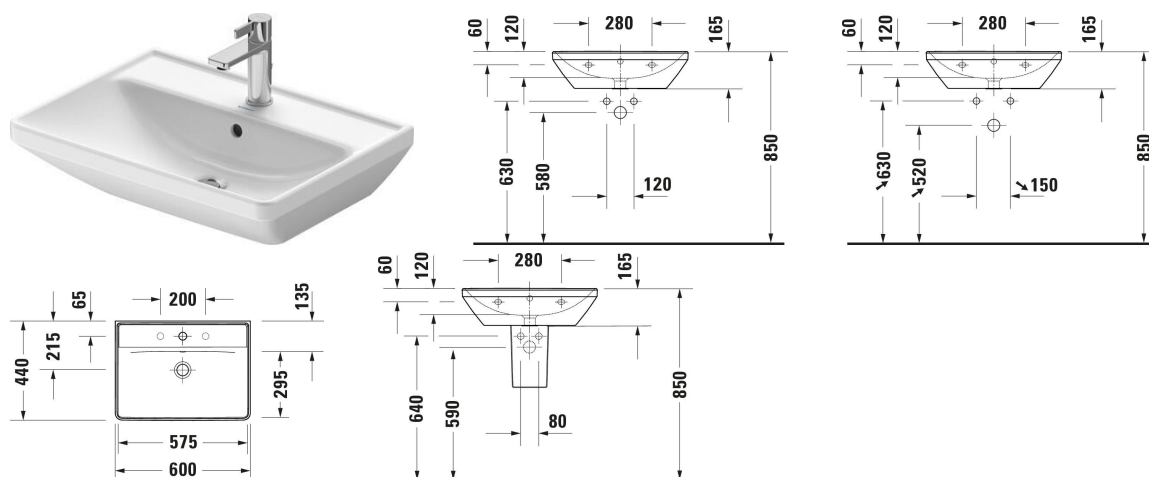

D-Neo Washbasin # 2366600000

| < 600 mm > |

Washbasin	Dimension	Weight	Order number
D-shaped, Tap hole platform: Yes, Overflow: Yes, Underside glazed, Back side glazed: No, 600 mm			
Colors			
00 White Alpin			
Variant			
White High Gloss, Rectangular, Number of washing areas: 1 Middle, Number of faucet holes per wash area: 1 Middle	600x165 mm	17.800 kg	2366600000
Accessory			
Push-open waste Suitable for washbasin with overflow, Ø 63,5 mm	Ø 63.5 mm	0.35 kg	005052
Siphon	310 x 115 mm	0.32 kg	005026
Design siphon Material: Brass, Outlet drain: horizontal, Suitable for Washbasin	70 x 425 mm	1.5 kg	005036
Suitable products			
Siphon cover Type of mounting: Wall-mounted, Incl. mounting material, 175 x 280 mm	175 x 280 mm		085843
Pedestal Type of mounting: Floorstanding, 170 x 190 mm	170 x 190 mm		085842
Recommended faucets