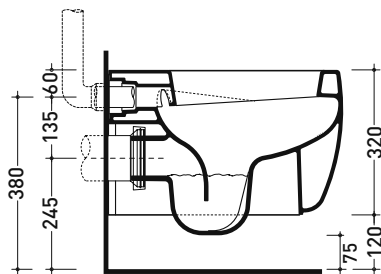

Package dim. 53,4 x 35,4 x 40 cm | Weight 26,5 kg | Pz. Pallet n° 15

UNI EN 997

Dop-No997

WHILE STOCKS LAST

FLAMINIA does not recommend combining this toilet model with rapid-flow/flushometer systems or traditional high tanks

vista zenitale / zenital view

vista laterale / lateral view

sezione longitudinale / section

vista retro / back view

sizes in mm

CERAMIC: glossy finish

matt finish

Please consider a 2% tolerance on indicated measurements