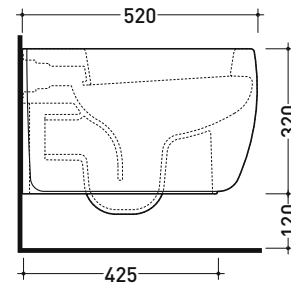

Package dim. 53,4 x 35,4 x 40 cm | Weight 26,5 kg | Pz. Pallet n° 15

UNI EN 997

Dop-No997

WHILE STOCKS LAST

FLAMINIA does not recommend combining this toilet model with rapid-flow/flushometer systems or traditional high tanks

vista zenitale / zenital view

vista laterale / lateral view

sezione longitudinale / section

vista retro / back view

sizes in mm

CERAMIC: glossy finish

matt finish

Please consider a 2% tolerance on indicated measurements