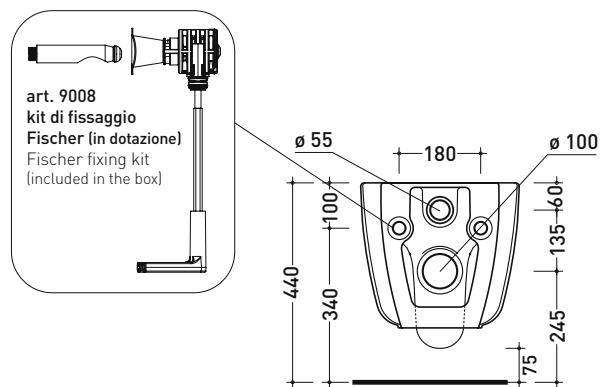

MN118

Wall hung wc (wall fixing kit art. 9008 included)

Complements: **Soft-closing thermosetting wrapping seat&cover (MNCW03)**
 Line accessories: **TWO - HOOP - NOKE - FOLD**

Technical accessories: **Universal fixing bracket for wall hung wc/bidet (41/P)**

Package dim. 53,4 x 35,4 x 40 cm | Weight 26,5 kg | Pz. Pallet n° 15

UNI EN 997

Dop-No997

WHILE STOCKS LAST

FLAMINIA does not recommend combining this toilet model with rapid-flow/flushometer systems or traditional high tanks

vista zenitale / zenital view

vista laterale / lateral view

sezione longitudinale / section

vista retro / back view

sizes in mm

CERAMIC: glossy finish

matt finish

Please consider a 2% tolerance on indicated measurements