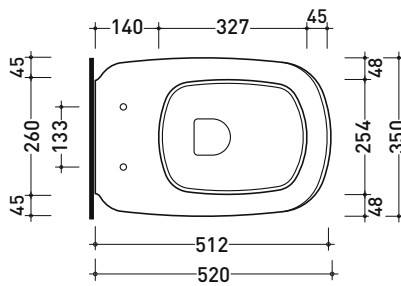

Package dim. 53,4 x 35,4 x 40 cm | Weight 26,5 kg | Pz. Pallet n° 15

UNI EN 997

Dop-No997

WHILE STOCKS LAST

FLAMINIA does not recommend combining this toilet model with rapid-flow/flushometer systems or traditional high tanks

vista zenitale / zenital view

vista laterale / lateral view

sezione longitudinale / section

vista retro / back view

sizes in mm

CERAMIC: glossy finish

matt finish

Please consider a 2% tolerance on indicated measurements