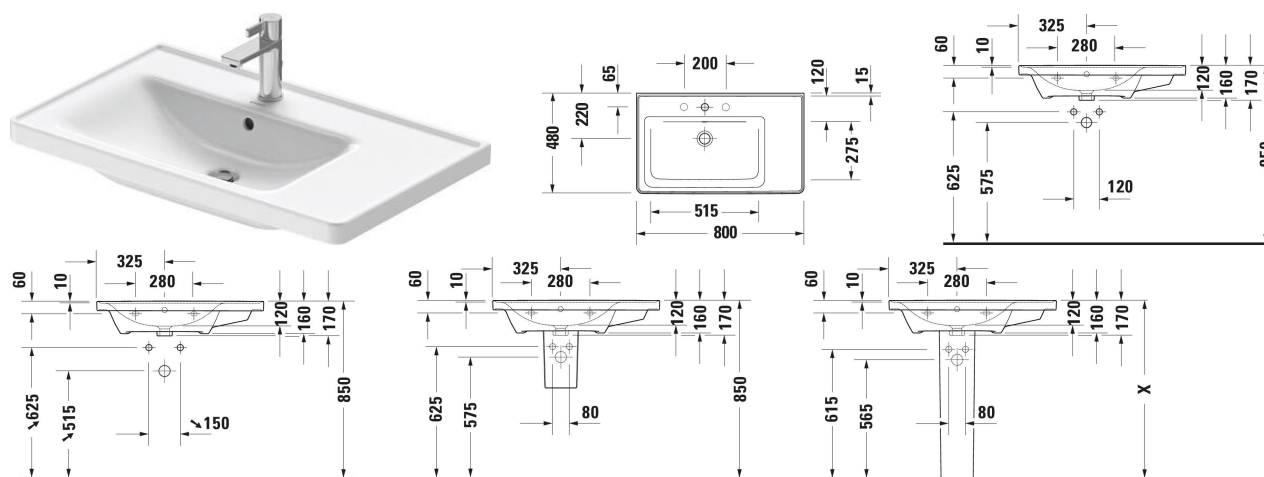

D-Neo Washbasin # 2369800000 / 2369800060

| < 800 mm > |

Washbasin	Dimension	Weight	Order number
D-shaped, Tap hole platform: Yes, Overflow: Yes, Underside glazed, Back side glazed: No, 800 mm			
Colors			
00 White Alpin			
Variant			
● White High Gloss, Rectangular, Number of washing areas: 1 Left, Number of faucet holes per wash area: 1 Middle	800x165 mm	22.000 kg	2369800000
⊗ White High Gloss, Rectangular, Number of washing areas: 1 Left	800x165 mm	22.000 kg	2369800060
Accessory			
Push-open waste Suitable for washbasin with overflow, Ø 63,5 mm	Ø 63.5 mm	0.34 kg	005052
Siphon	310 x 115 mm	0.32 kg	005026
Design siphon Material: Brass, Outlet drain: horizontal, Suitable for Washbasin	70 x 425 mm	1.5 kg	005036
Suitable products			
Vanity unit wall-mounted Number of pull-out compartments: 1, Handle, Soft self-closing automatic with damping, Lay-in compartment Optional, Necessary articles: Washbasin D-Neo # 236980, 236980, 237080, 784 x 452 mm	784 x 452 mm		DE4255
Vanity unit wall-mounted Number of pull-out compartments: 1, Number of drawers: 1, Handle, Siphon cut-out: Yes, Siphon cover: Yes, Soft self-closing automatic with damping, Lay-in compartment Optional, Necessary articles: Washbasin D-Neo # 236980, 784 x 452 mm	784 x 452 mm		DE4357