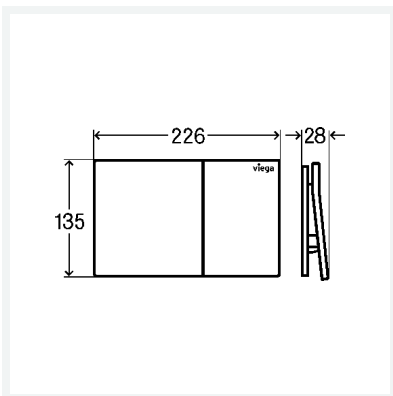

WC flush plate for Prevista

Visign for More 200

- for all Prevista concealed cisterns
- manual flush actuation from front, dual flush technology

Equipment

fixing frame, actuating rod set, fixing bolt

Model 8620.1

Article 773 601

DESIGN **PLUS**
powered by ISH

Properties

Cover plate	Cover plate	plastic black polished
Pressure piece	metal copper/gold-coloured matt	
Weight	1.924 lb	
Volume	12432 cm ³	