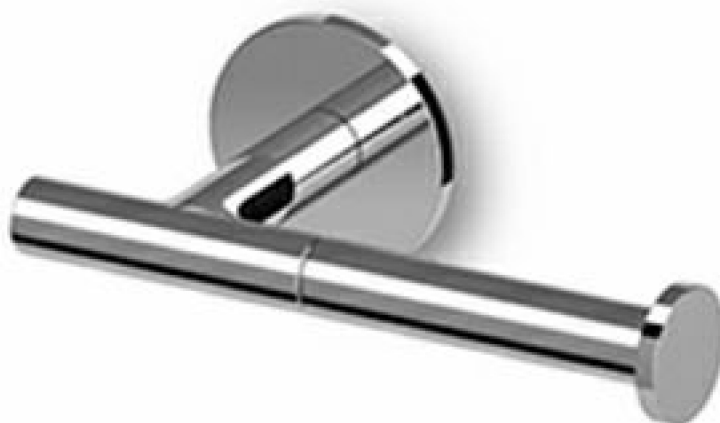

Marchio / Brand ZUCCHETTI

Classe / Class ACC

PAN

ZAC630

Porta rotolo. / Toilet paper holder.

Porta rotolo.

Toilet paper holder.

Finiture / Finishes

	 C3	 C8	 C40	 C41	 C50	 C51	 W1
Croma / Chrome	Nickel Spazzolato / Brushed Nickel	Nickel Lucido / Polished Nickel	Oro / Gold	Oro spazzolato / Brushed Gold	Metal Black / Metal Black	Metal Black spazzolato / Brushed Metal Black	Bianco Opaco Goffrato / Embossed Matt White
 N1	 N6						
Nero Opaco Goffrato / Embossed Matt Black	Nero opaco / Matt black						

PAN

ZAC630

Disegno Complessivo / Overall Drawing

PAN

ZAC630

Pesi e Misure / Weights and Sizes

Peso (Kg) Weight (lb)	0,67 (Kg)	1,48 (lb)
Volume test (dc3) - (in3)	3,32 (dc3)	202,60 (in3)
h (mm) - (in)	93,00 (mm)	3,66 (in)
L1 (mm) - (in)	162,00 (mm)	6,38 (in)
L2 (mm) - (in)	220,00 (mm)	8,66 (in)