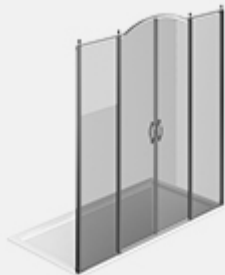

ELEMENTS

that compose
the model GL4

GL4

Shower enclosure shower tray with 2 pivot doors 180° and two aligned fixed elements.

FEATURES

- Extensible 40 mm
- Horizontal and vertical adjustment
- Magnetic strips
- Inward and outward opening
- S.M.F. (easily mounting system)
- Certified product CE
- Custom Made (cm by cm)
- It can be assembled with a fix element GLG to obtain a corner or 3-sided shower enclosure
- Profilo di irrigidimento ad arco
- NOTE: GOLD "GL4" shower enclosure is always custom made (cm by cm). Unless specific requests, the dimension of the doors is approximately 1/2 of the recess. Please, always advise the exact dimensions of the recess. Total height 205 cm. Profiles height 195 cm.

DIMENSIONS

- Min 158 - Max 219 cm
- Height 195 cm

MATERIALS

- Anodised aluminium profiles
- Tempered safety glass 6 mm for the door
- Tempered safety glass 8 mm for the fix elements