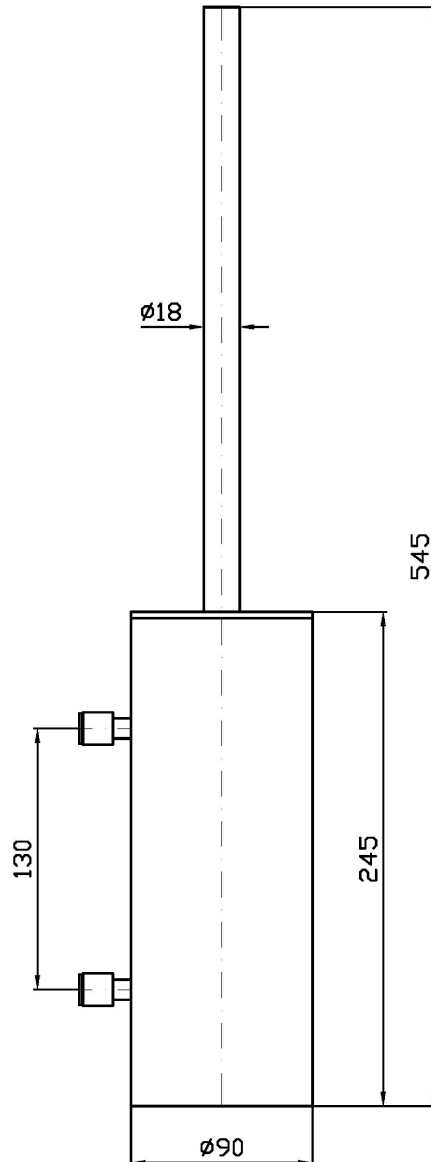

ON

ZAD556

Disegno Complessivo / Overall Drawing

Note / Notes