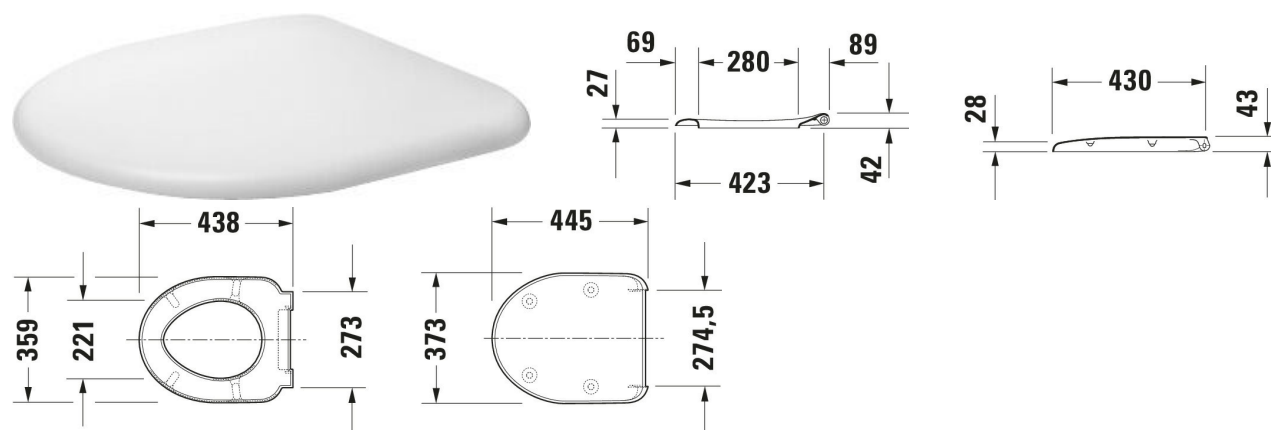

Architec Toilet seat # 0069690000

| < 373 mm > |

Toilet seat	Dimension	Weight	Order number
Automatic close: Yes, Removable Seat, Hinge material: Stainless steel, Wrap over			
Colors			
00 White Alpin			
Variant			
White High Gloss, Hinge colour: Stainless steel	373x50 mm	1.900 kg	0069690000
Suitable products			
Wall-mounted toilet Flush water quantity: 4,5/3 l, Washdown model, Flushing rim: Closed, Flush principle: washdown model, Outlet drain horizontal, Incl. invisible fixation, Unified Water Label (UWL) Class: 1, 365 x 575 mm	365 x 575 mm		254609
Wall-mounted toilet Flush water quantity: 4,5/3 l, Washdown model, Flushing rim: Rimless, Flush principle: washdown model, Outlet drain horizontal, Incl. invisible fixation, Unified Water Label (UWL) Class: 1, 365 x 575 mm	365 x 575 mm		257209

All drawings contain the necessary measurements which are subject to standard tolerances. They are stated in mm and are non-binding. Exact measurements, in particular for customised installation scenarios, can only be taken from the finished piece.