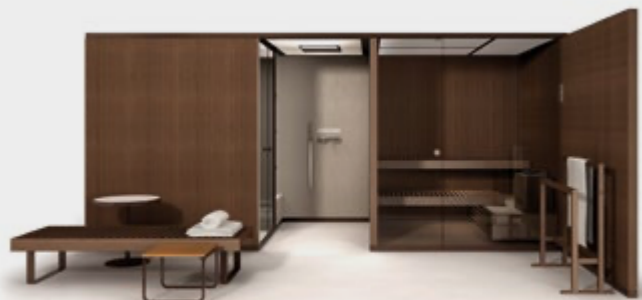

SPA03

HEAT-TREATED
SOLID WOOD
LEGNO MASSICCIO
TERMOTRATTATO

CHAMPAGNE GRÈS
PORCELAIN
GRES PORCELLANATO
CHAMPAGNE

SAUNA (1), HAMMAM (1), WOOD /
ALUMINIUM LOUNGER (1), TABLE (1),
HAMMAM FOOTREST (1), HEADREST /
BACKREST (1), TOWEL STAND (1),
FEELGOOD SHOWER (1)