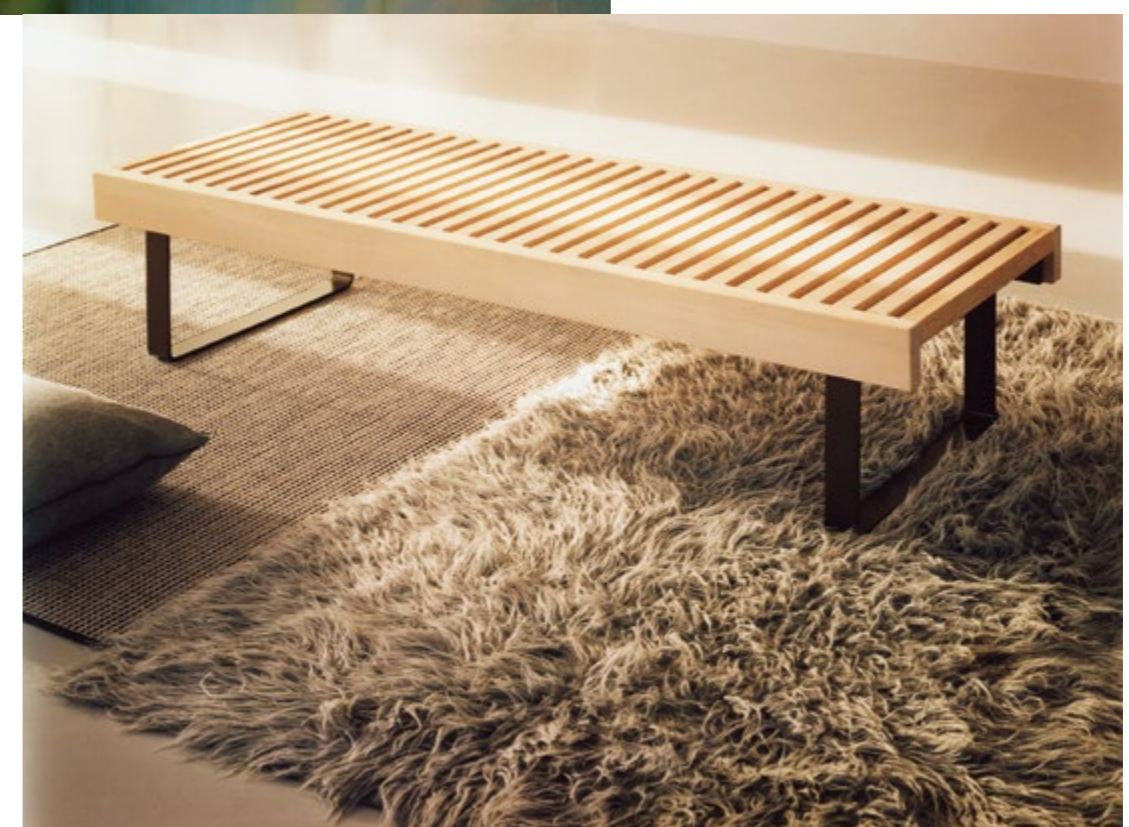

Finishes: Corian® benches and fluted glass painted on the back

Accessories in Teak wood

Ceiling mounted shower head

Touch-screen control panel

BodyLove bench

Finish: grès porcelain Champagne. Led RGB lighting system, 5 fixed colours, 4 dynamic cycles and white light.