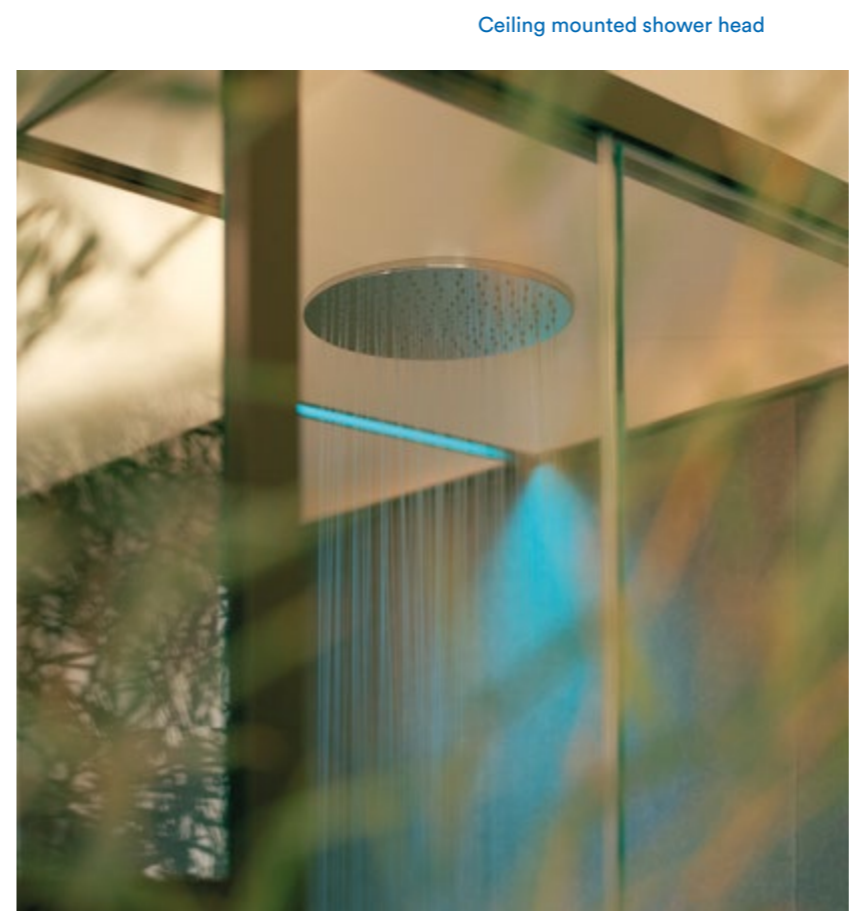

> Materials of outstanding quality: laminated grès porcelain Champagne or cane glass, Corian® white benches, teak accessories.

A panel of Botticino marble contains the taps and the spring and shower controls plus a copper-finish stainless steel bowl to douse yourself with cool water as you take your steam bath.

Finishes: Corian® benches and fluted glass painted on the back

Accessories in Teak wood

Ceiling mounted shower head

Touch-screen control panel

BodyLove bench

Finish: grès porcelain Champagne. Led RGB lighting system, 5 fixed colours, 4 dynamic cycles and white light.