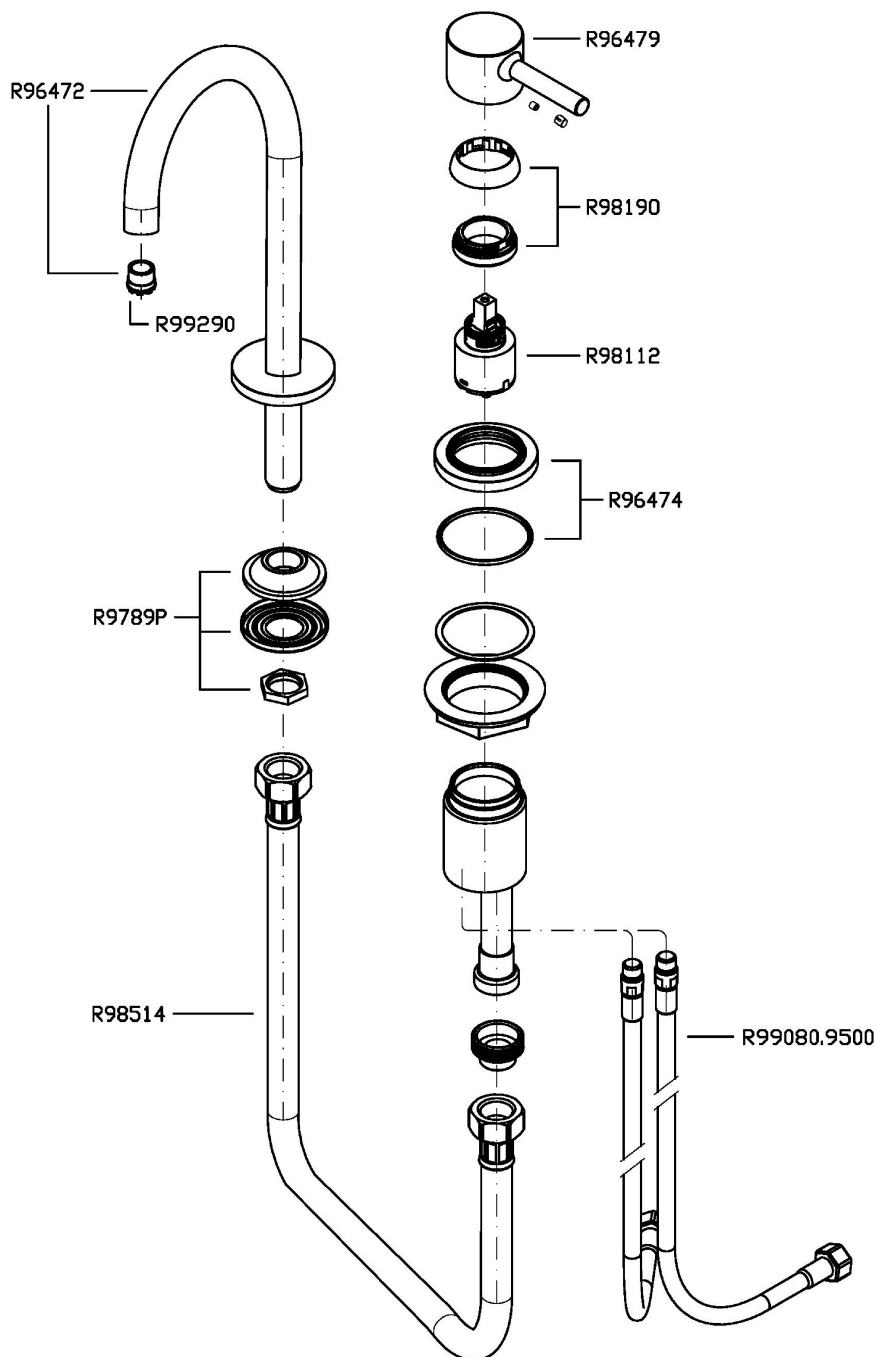

2 hole single lever basin mixer, aerator, flexible tails.
Water Saving - water flow rate of 6 l/min or less.

PAN S

ZPA419

Finiture / Finishes

Cromo / Chrome

C3

Nickel Spazzolato / Brushed Nickel

C51

Pearl salvia / Pearl salvia

V8

Matt mirto / Matt mirto

Note / Notes

PAN S

ZPA419

Disegno Complessivo / Overall Drawing

PAN S

ZPA419

Esplosi / Exploded

PAN S

ZPA419

Portate / Flowrates (lt/min)

PRESSIONE PRESSURE	1 BAR	2 BAR	3 BAR	4 BAR	5 BAR
P1 LAVABO BASIN	4,8	5	5	5	5
P2					
P3					
P4					
P5					

PAN S

ZPA419

Pesi e Misure / Weights and Sizes

Peso (Kg) Weight (lb)	2,40 (Kg)	5,29 (lb)
Volume test (dc3) - (in3)	11,01 (dc3)	671,87 (in3)
h (mm) - (in)	90,00 (mm)	3,54 (in)
L1 (mm) - (in)	335,00 (mm)	13,19 (in)
L2 (mm) - (in)	365,00 (mm)	14,37 (in)