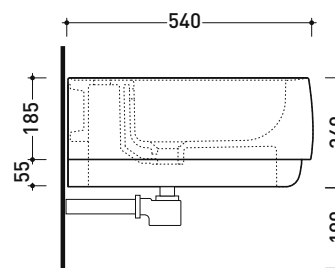

FG218

Wall hung single-hole bidet (fixing kit art. 9008 included)

• with overflow • without/with three tap hole on demand

Complements: **Line taps bidet:** ONE - NOKÉ - SI - FOLD - X1 - STIL
Line accessories: TWO - HOOP - FOLD

Package dim. cm | Weight 19 kg | Pz. Pallet n° 15

UNI EN 14528 - CL20 Dop-No14528

vista zenitale / zenital view

vista laterale / lateral view

sezione longitudinale / section

art. 9008
 kit di fissaggio
 Fischer (in dotazione)
 Fischer fixing kit
 (included in the box)