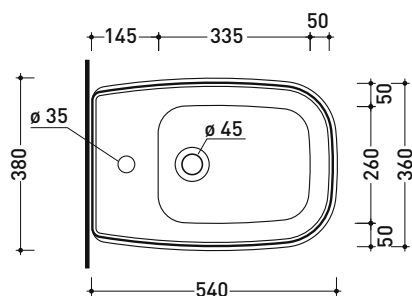

FG218

Wall hung single-hole bidet (fixing kit art. 9008 included)

• with overflow • without/with three tap hole on demand

Complements: **Line taps bidet:** ONE - NOKÉ - SI - FOLD - X1 - STIL
Line accessories: TWO - HOOP - FOLD

Package dim. cm | Weight 19 kg | Pz. Pallet n° 15

UNI EN 14528 - CL20 Dop-No14528

vista zenitale / zenital view

vista laterale / lateral view

sezione longitudinale / section

art. 9008
 kit di fissaggio
 Fischer (in dotazione)
 Fischer fixing kit
 (included in the box)