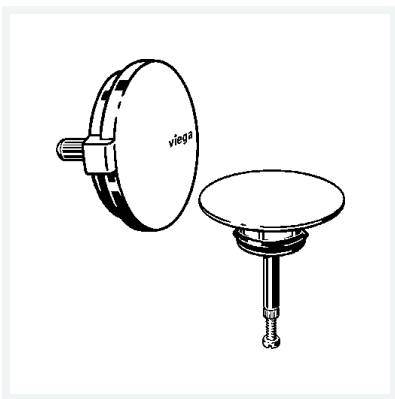

Data sheet

Multiplex equipment set
Visign M5
- for drain/overflow functional unit
Equipment
rotatable rosette, drain plug
Model 6162.01

Article 735 883

DESIGN **PLUS**
powered by ISH

Properties

Version	plastic design white
Weight	0.226 lb
Volume	1036 cm ³