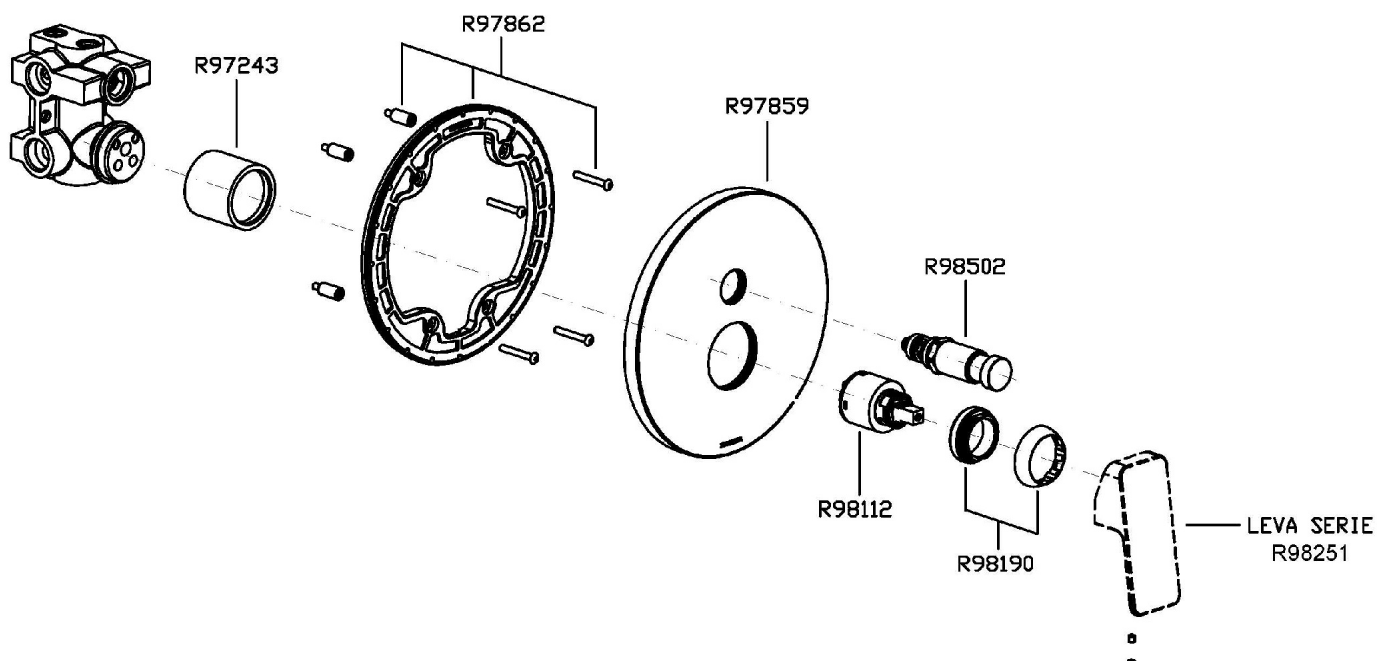

PAN

ZP6096

Esplosi / Exploded