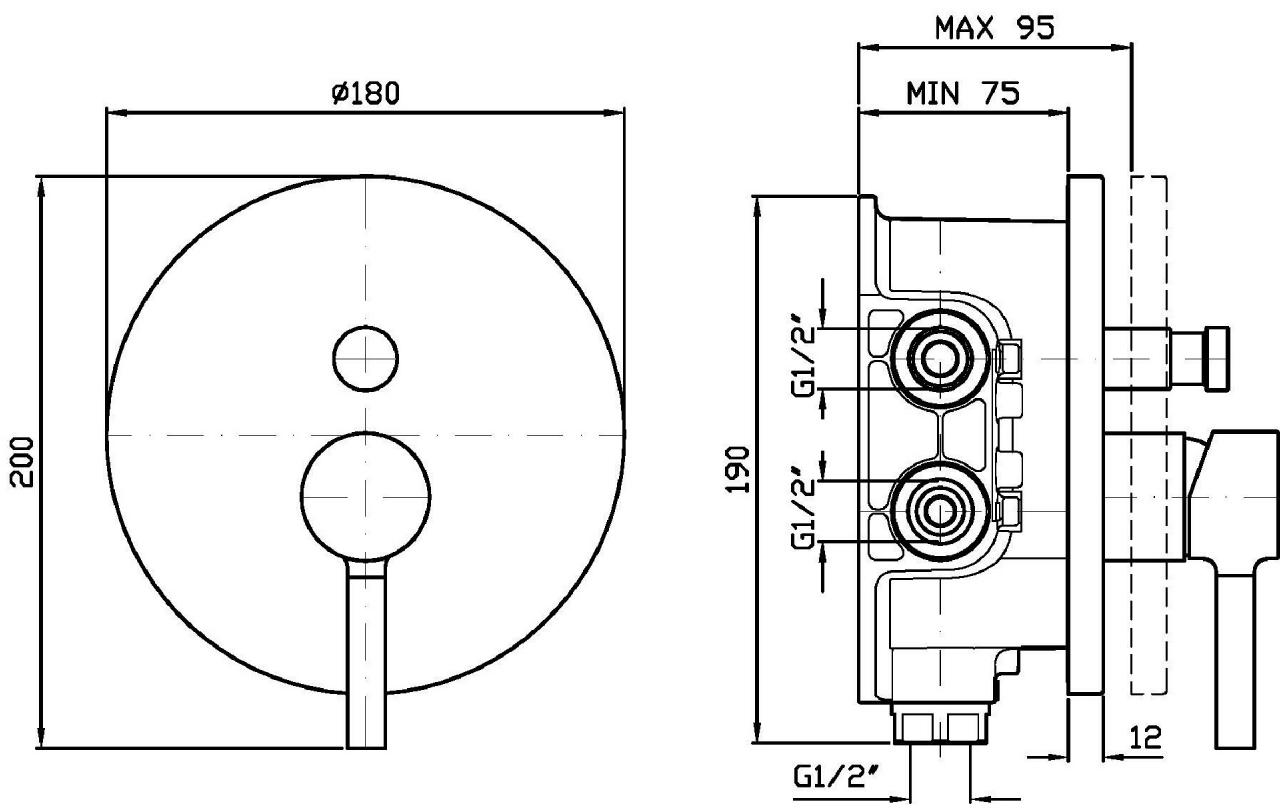

PAN

ZP6096

Disegno Complessivo / Overall Drawing