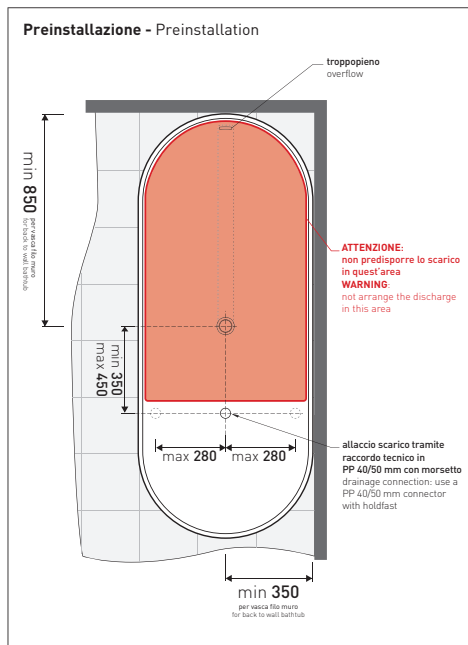

design **GIULIO CAPPELLINI**

2012

OV170 Oval

Bath-tub 170 cm in Pietraluce - drain cover matching color the bathtub (drainage system art. SIFMW included)

● WITH OVERFLOW

Complements: **Line taps bath-tub:** ONE - NOKÉ - SI - FOLD
Line accessories: TWO - HOOP - NOKÉ - FOLD

Package dim. 206 x 93 x 72 cm | Weight 160 kg | Pz. Pallet n° 1

UNI EN 14516 - CL1 Dop-No14516

Capacità Max / Max Capacity 300 L.
Peso Netto / Net Weight 160 Kg.

sizes in mm

PIETRALUCE: glossy finish

white black marine blue red beige sand grey

●WITH OVERFLOW

Complements: **Line taps bath-tub: ONE - NOKÉ - SI - FOLD**
Line accessories: TWO - HOOP - NOKÉ - FOLD

Package dim. **206 x 93 x 72 cm** | Weight **160 kg** | Pz. Pallet n° **1**

UNI EN 14516 - CL1 Dop-No14516

Capacità Max / Max Capacity 300 L.
Peso Netto / Net Weight 160 Kg.

sizes in mm

PIETRALUCE: glossy finish

WHITE inside
BLACK outside

<http://www.ceramicaflaminia.it/en/products/308-oval>

©ceramicaflaminiaspa - All rights reserved. Unauthorized copying, publication, reproduction as well as partial reproduction are prohibited