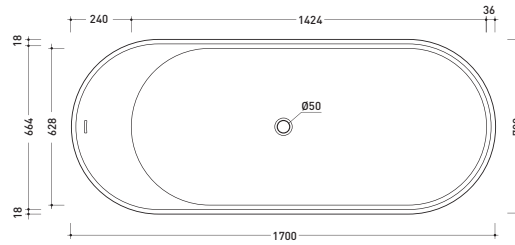

design **GIULIO CAPPELLINI**

2012

OV170 Oval

Bath-tub 170 cm in Pietraluce - drain cover matching color the bathtub (drainage system art. SIFMW included)

● WITH OVERFLOW

Complements: **Line taps bath-tub:** ONE - NOKÉ - SI - FOLD
Line accessories: TWO - HOOP - NOKÉ - FOLD

Package dim. 206 x 93 x 72 cm | Weight 160 kg | Pz. Pallet n° 1

UNI EN 14516 - CL1 Dop-No14516

Capacità Max / Max Capacity 300 L.
Peso Netto / Net Weight 160 Kg.

sizes in mm

PIETRALUCE: glossy finish

white black marine blue red beige sand grey

●WITH OVERFLOW

Complements: **Line taps bath-tub: ONE - NOKÉ - SI - FOLD**
Line accessories: TWO - HOOP - NOKÉ - FOLD

Package dim. **206 x 93 x 72 cm** | Weight **160 kg** | Pz. Pallet n° **1**

UNI EN 14516 - CL1 Dop-No14516

Capacità Max / Max Capacity 300 L.
Peso Netto / Net Weight 160 Kg.

sizes in mm

PIETRALUCE: glossy finish

WHITE inside
BLACK outside

<http://www.ceramicaflaminia.it/en/products/308-oval>

©ceramicaflaminiaspa - All rights reserved. Unauthorized copying, publication, reproduction as well as partial reproduction are prohibited