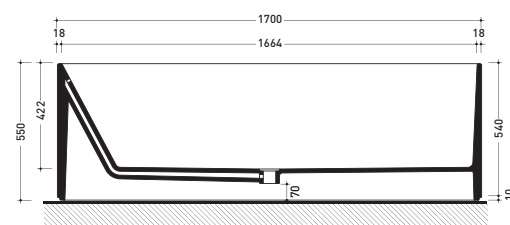

Package dim. 206 x 93 x 72 cm | Weight 160 kg | Pz. Pallet n° 1

UNI EN 14516 - CL1 Dop-No14516

Capacità Max / Max Capacity 300 L.
Peso Netto / Net Weight 160 Kg.

sizes in mm

PIETRALUCE: glossy finish

white black marine blue red beige sand grey

●WITH OVERFLOW

Complements: **Line taps bath-tub: ONE - NOKÉ - SI - FOLD**
Line accessories: TWO - HOOP - NOKÉ - FOLD

Package dim. **206 x 93 x 72 cm** | Weight **160 kg** | Pz. Pallet n° **1**

UNI EN 14516 - CL1 Dop-No14516

Capacità Max / Max Capacity 300 L.
Peso Netto / Net Weight 160 Kg.

sizes in mm

PIETRALUCE: glossy finish

WHITE inside
BLACK outside

<http://www.ceramicaflaminia.it/en/products/308-oval>

©ceramicaflaminiaspa - All rights reserved. Unauthorized copying, publication, reproduction as well as partial reproduction are prohibited