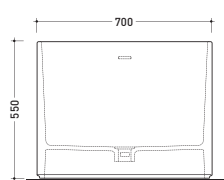

Package dim. 206 x 93 x 72 cm | Weight 160 kg | Pz. Pallet n° 1

UNI EN 14516 - CL1 Dop-No14516

Capacità Max / Max Capacity 300 L.
Peso Netto / Net Weight 160 Kg.

sizes in mm

PIETRALUCE: glossy finish

white black marine blue red beige sand grey

●WITH OVERFLOW

Complements: **Line taps bath-tub: ONE - NOKÉ - SI - FOLD**
Line accessories: TWO - HOOP - NOKÉ - FOLD

Package dim. **206 x 93 x 72 cm** | Weight **160 kg** | Pz. Pallet n° **1**

UNI EN 14516 - CL1 Dop-No14516

Capacità Max / Max Capacity 300 L.
Peso Netto / Net Weight 160 Kg.

sizes in mm

PIETRALUCE: glossy finish

WHITE inside
BLACK outside

<http://www.ceramicaflaminia.it/en/products/308-oval>

©ceramicaflaminiaspa - All rights reserved. Unauthorized copying, publication, reproduction as well as partial reproduction are prohibited