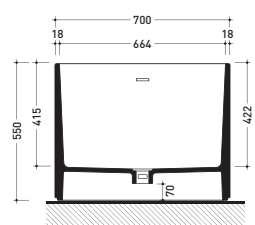

Package dim. 206 x 93 x 72 cm | Weight 160 kg | Pz. Pallet n° 1

UNI EN 14516 - CL1 Dop-No14516

Capacità Max / Max Capacity 300 L.
Peso Netto / Net Weight 160 Kg.

sizes in mm

PIETRALUCE: glossy finish

white black marine blue red beige sand grey

●WITH OVERFLOW

Complements: **Line taps bath-tub: ONE - NOKÉ - SI - FOLD**
Line accessories: TWO - HOOP - NOKÉ - FOLD

Package dim. **206 x 93 x 72 cm** | Weight **160 kg** | Pz. Pallet n° **1**

UNI EN 14516 - CL1 Dop-No14516

Capacità Max / Max Capacity 300 L.
Peso Netto / Net Weight 160 Kg.

sizes in mm

PIETRALUCE: glossy finish

WHITE inside
BLACK outside

<http://www.ceramicaflaminia.it/en/products/308-oval>

©ceramicaflaminiaspa - All rights reserved. Unauthorized copying, publication, reproduction as well as partial reproduction are prohibited