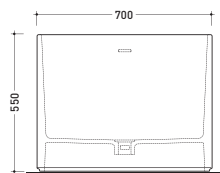

design **GIULIO CAPPELLINI**

2012

OV170 Oval

Bath-tub 170 cm in Pietraluce - drain cover matching color the bathtub (drainage system art. SIFMW included)

● WITH OVERFLOW

Complements: **Line taps bath-tub:** ONE - NOKÉ - SI - FOLD
Line accessories: TWO - HOOP - NOKÉ - FOLD

Package dim. 206 x 93 x 72 cm | Weight 160 kg | Pz. Pallet n° 1

UNI EN 14516 - CL1 Dop-No14516

Capacità Max / Max Capacity 300 L.
Peso Netto / Net Weight 160 Kg.

sizes in mm

PIETRALUCE: glossy finish

white black marine blue red beige sand grey

●WITH OVERFLOW

Complements: **Line taps bath-tub: ONE - NOKÉ - SI - FOLD**
Line accessories: TWO - HOOP - NOKÉ - FOLD

Package dim. **206 x 93 x 72 cm** | Weight **160 kg** | Pz. Pallet n° **1**

UNI EN 14516 - CL1 Dop-No14516

Capacità Max / Max Capacity 300 L.
Peso Netto / Net Weight 160 Kg.

sizes in mm

PIETRALUCE: glossy finish

WHITE inside
BLACK outside

<http://www.ceramicaflaminia.it/en/products/308-oval>

©ceramicaflaminiaspa - All rights reserved. Unauthorized copying, publication, reproduction as well as partial reproduction are prohibited