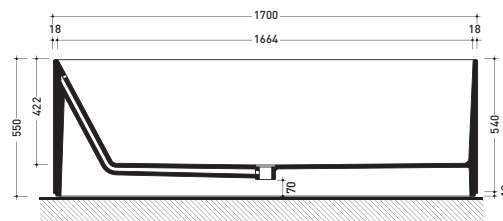

design **GIULIO CAPPELLINI**

2012

OV170 Oval

Bath-tub 170 cm in Pietraluce - drain cover matching color the bathtub (drainage system art. SIFMW included)

● WITH OVERFLOW

Complements: **Line taps bath-tub:** ONE - NOKÉ - SI - FOLD
Line accessories: TWO - HOOP - NOKÉ - FOLD

Package dim. 206 x 93 x 72 cm | Weight 160 kg | Pz. Pallet n° 1

UNI EN 14516 - CL1 Dop-No14516

Capacità Max / Max Capacity 300 L.
Peso Netto / Net Weight 160 Kg.

sizes in mm

PIETRALUCE: glossy finish

white black marine blue red beige sand grey

●WITH OVERFLOW

Complements: **Line taps bath-tub: ONE - NOKÉ - SI - FOLD**
Line accessories: TWO - HOOP - NOKÉ - FOLD

Package dim. **206 x 93 x 72 cm** | Weight **160 kg** | Pz. Pallet n° **1**

UNI EN 14516 - CL1 Dop-No14516

Capacità Max / Max Capacity 300 L.
Peso Netto / Net Weight 160 Kg.

sizes in mm

PIETRALUCE: glossy finish

WHITE inside
BLACK outside

<http://www.ceramicaflaminia.it/en/products/308-oval>

©ceramicaflaminiaspa - All rights reserved. Unauthorized copying, publication, reproduction as well as partial reproduction are prohibited