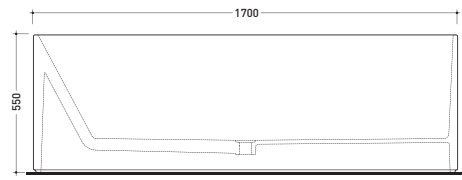

Package dim. 206 x 93 x 72 cm | Weight 160 kg | Pz. Pallet n° 1

UNI EN 14516 - CL1 Dop-No14516

Capacità Max / Max Capacity 300 L.
Peso Netto / Net Weight 160 Kg.

sizes in mm

PIETRALUCE: glossy finish

white black marine blue red beige sand grey

●WITH OVERFLOW

Complements: **Line taps bath-tub: ONE - NOKÉ - SI - FOLD**
Line accessories: TWO - HOOP - NOKÉ - FOLD

Package dim. **206 x 93 x 72 cm** | Weight **160 kg** | Pz. Pallet n° **1**

UNI EN 14516 - CL1 Dop-No14516

Capacità Max / Max Capacity 300 L.
Peso Netto / Net Weight 160 Kg.

sizes in mm

PIETRALUCE: glossy finish

WHITE inside
BLACK outside

<http://www.ceramicaflaminia.it/en/products/308-oval>

©ceramicaflaminiaspa - All rights reserved. Unauthorized copying, publication, reproduction as well as partial reproduction are prohibited