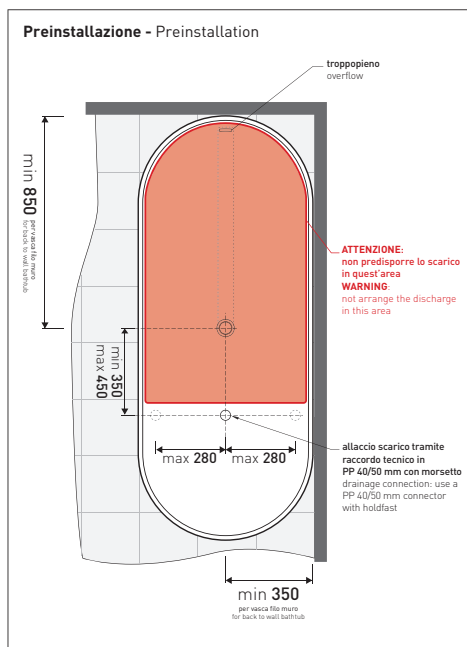

design **GIULIO CAPPELLINI**

2012

OV170 Oval

Bath-tub 170 cm in Pietraluce - drain cover matching color the bathtub (drainage system art. SIFMW included)

● WITH OVERFLOW

Complements: **Line taps bath-tub:** ONE - NOKÉ - SI - FOLD
Line accessories: TWO - HOOP - NOKÉ - FOLD

Package dim. 206 x 93 x 72 cm | Weight 160 kg | Pz. Pallet n° 1

UNI EN 14516 - CL1 Dop-No14516

Capacità Max / Max Capacity 300 L.
Peso Netto / Net Weight 160 Kg.

sizes in mm

PIETRALUCE: glossy finish

white black marine blue red beige sand grey

●WITH OVERFLOW

Complements: **Line taps bath-tub: ONE - NOKÉ - SI - FOLD**
Line accessories: TWO - HOOP - NOKÉ - FOLD

Package dim. **206 x 93 x 72 cm** | Weight **160 kg** | Pz. Pallet n° **1**

UNI EN 14516 - CL1 Dop-No14516

Capacità Max / Max Capacity 300 L.
Peso Netto / Net Weight 160 Kg.

sizes in mm

PIETRALUCE: glossy finish

WHITE inside
BLACK outside

<http://www.ceramicaflaminia.it/en/products/308-oval>

©ceramicaflaminiaspa - All rights reserved. Unauthorized copying, publication, reproduction as well as partial reproduction are prohibited