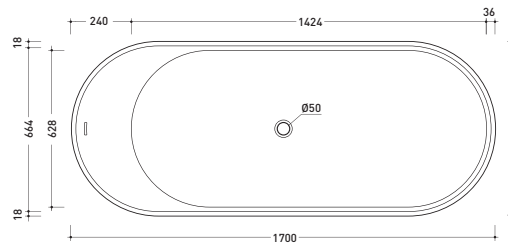

Package dim. 206 x 93 x 72 cm | Weight 160 kg | Pz. Pallet n° 1

UNI EN 14516 - CL1 Dop-No14516

Capacità Max / Max Capacity 300 L.
Peso Netto / Net Weight 160 Kg.

sizes in mm

PIETRALUCE: glossy finish

white black marine blue red beige sand grey

●WITH OVERFLOW

Complements: **Line taps bath-tub: ONE - NOKÉ - SI - FOLD**
Line accessories: TWO - HOOP - NOKÉ - FOLD

Package dim. **206 x 93 x 72 cm** | Weight **160 kg** | Pz. Pallet n° **1**

UNI EN 14516 - CL1 Dop-No14516

Capacità Max / Max Capacity 300 L.
Peso Netto / Net Weight 160 Kg.

sizes in mm

PIETRALUCE: glossy finish

WHITE inside
BLACK outside

<http://www.ceramicaflaminia.it/en/products/308-oval>

©ceramicaflaminiaspa - All rights reserved. Unauthorized copying, publication, reproduction as well as partial reproduction are prohibited