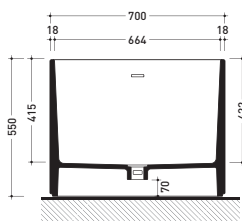

design **GIULIO CAPPELLINI**

2012

OV170 Oval

Bath-tub 170 cm in Pietraluce - drain cover matching color the bathtub (drainage system art. SIFMW included)

● WITH OVERFLOW

Complements: **Line taps bath-tub:** ONE - NOKÉ - SI - FOLD
Line accessories: TWO - HOOP - NOKÉ - FOLD

Package dim. 206 x 93 x 72 cm | Weight 160 kg | Pz. Pallet n° 1

UNI EN 14516 - CL1 Dop-No14516

Capacità Max / Max Capacity 300 L.
Peso Netto / Net Weight 160 Kg.

sizes in mm

PIETRALUCE: glossy finish

white black marine blue red beige sand grey

●WITH OVERFLOW

Complements: **Line taps bath-tub: ONE - NOKÉ - SI - FOLD**
Line accessories: TWO - HOOP - NOKÉ - FOLD

Package dim. **206 x 93 x 72 cm** | Weight **160 kg** | Pz. Pallet n° **1**

UNI EN 14516 - CL1 Dop-No14516

Capacità Max / Max Capacity 300 L.
Peso Netto / Net Weight 160 Kg.

sizes in mm

PIETRALUCE: glossy finish

WHITE inside
BLACK outside

<http://www.ceramicaflaminia.it/en/products/308-oval>

©ceramicaflaminiaspa - All rights reserved. Unauthorized copying, publication, reproduction as well as partial reproduction are prohibited