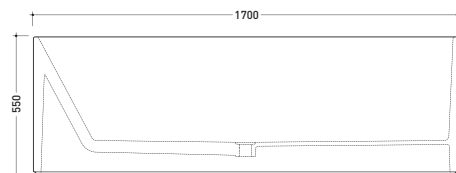

Package dim. 206 x 93 x 72 cm | Weight 160 kg | Pz. Pallet n° 1

UNI EN 14516 - CL1 Dop-No14516

Capacità Max / Max Capacity 300 L.
Peso Netto / Net Weight 160 Kg.

sizes in mm

PIETRALUCE: glossy finish

white black marine blue red beige sand grey

●WITH OVERFLOW

Complements: **Line taps bath-tub: ONE - NOKÉ - SI - FOLD**
Line accessories: TWO - HOOP - NOKÉ - FOLD

Package dim. **206 x 93 x 72 cm** | Weight **160 kg** | Pz. Pallet n° **1**

UNI EN 14516 - CL1 Dop-No14516

Capacità Max / Max Capacity 300 L.
Peso Netto / Net Weight 160 Kg.

sizes in mm

PIETRALUCE: glossy finish

WHITE inside
BLACK outside

<http://www.ceramicaflaminia.it/en/products/308-oval>

©ceramicaflaminiaspa - All rights reserved. Unauthorized copying, publication, reproduction as well as partial reproduction are prohibited