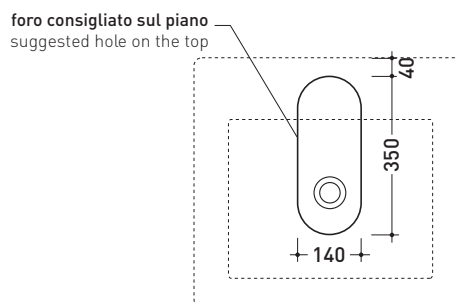

foro consigliato sul piano
suggested hole on the top