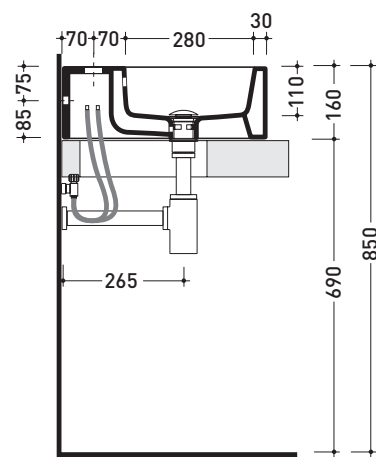

sezione longitudinale / section

sizes in mm

Please consider a 2% tolerance on indicated measurements

CERAMIC: glossy finish

matt finish