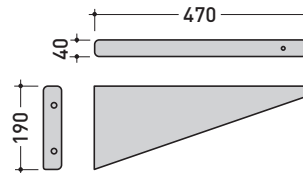

art. AQ04 (OPTIONAL)
staffe di sostegno / supporting brackets

sizes in mm

Please consider a 2% tolerance on indicated measurements

CERAMIC: glossy finish