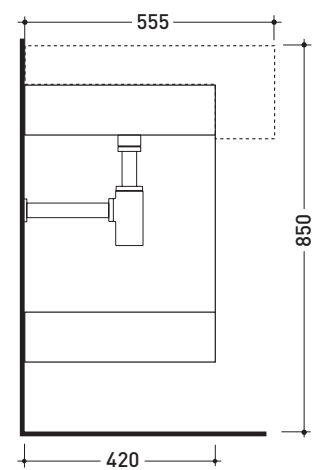

Package dim. | Weight **39 kg** | Pz. Pallet n° -

vista zenitale / zenital view

vista frontale / frontal view

vista laterale / lateral view

sizes in mm

**WOOD:** finish

dark oak

<http://www.ceramicaflaminia.it/en/lines/275-acquagrande>