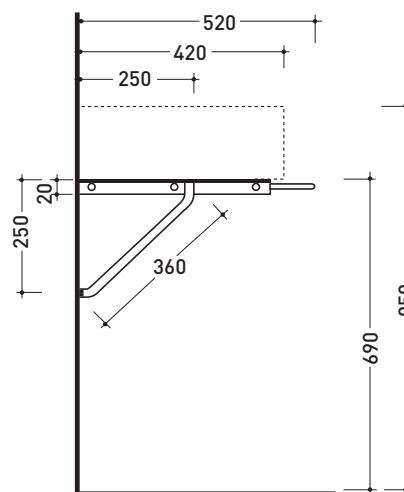

Package dim. 62 x 23,5 x 5 cm | Weight 3 kg | Pz. Pallet n° -

vista zenitale / zenital view

vista frontale / frontal view

vista laterale / lateral view

sizes in mm

STEEL: glossy finish

chrome

<http://www.ceramicaflaminia.it/en/lines/275-acquagrande>