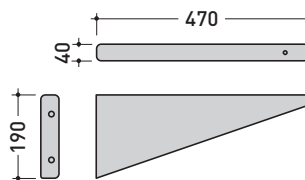

sezione longitudinale / section

art. AQ04 (OPTIONAL)
staffe di sostegno / supporting brackets

sizes in mm

Please consider a 2% tolerance on indicated measurements

CERAMIC: glossy finish