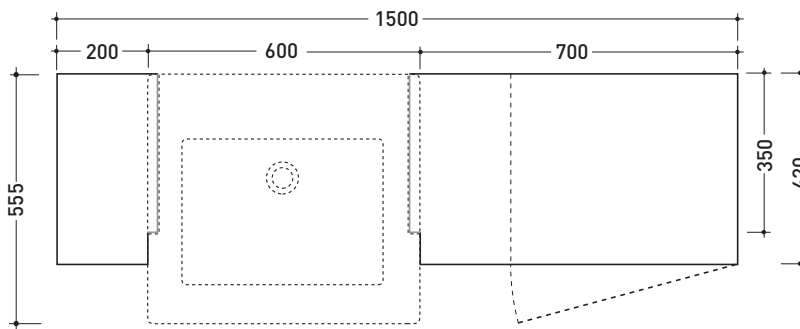

Acquagrande

➔ **FLAMINIA.**

design **GIULIO CAPPELLINI** and **ROBERTO PALOMBA** 1997

MAS60

Wooden set unit for Acquagrande 60 semi-inset basin

Complements: Acquagrande 60 semi.inset basin (5053)
Line taps basin: ONE - NOKÉ - SI - FOLD - X1
Line accessories: TWO - HOOP - NOKÉ - FOLD

Package dim. | Weight **39 kg** | Pz. Pallet n° -

vista zenitale / zenital view