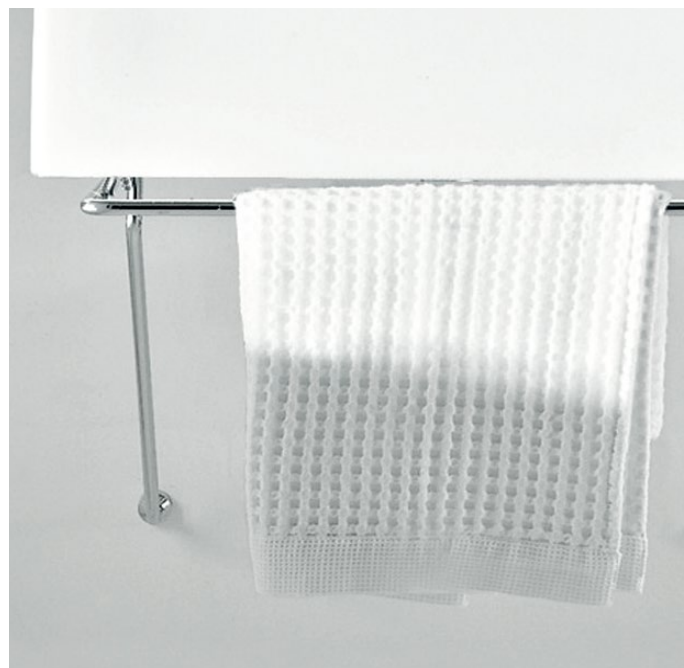

Acquagrande

➔ **FLAMINIA.**

design **GIULIO CAPPELLINI** and **ROBERTO PALOMBA** 1997

STUB50 for Acqualight

Supporting brackets for wall hung Acqualight art. 5058

Complements: **Acqualight wall hung basin** (5058)
Line taps basin: ONE - NOKÉ - SI - FOLD - X1
Line accessories: TWO - HOOP - NOKÉ - FOLD

Package dim. 62 x 23,5 x 5 cm | Weight 3 kg | Pz. Pallet n° -

vista zenitale / zenital view