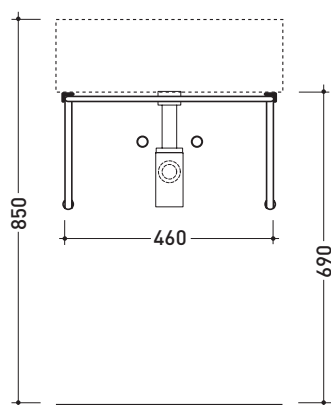

Package dim. 62 x 23,5 x 5 cm | Weight 3 kg | Pz. Pallet n° -

vista zenitale / zenital view

vista frontale / frontal view

vista laterale / lateral view

sizes in mm

STEEL: glossy finish

chrome

<http://www.ceramicaflaminia.it/en/lines/275-acquagrande>