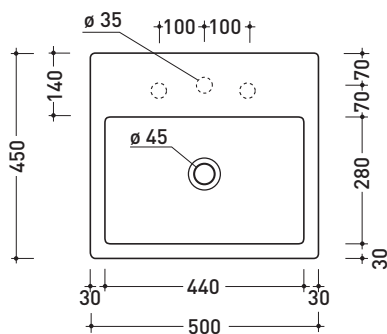

Package dim. 45 x 20,5 x 36 cm | Weight 10,5 kg | Pz. Pallet n° 30

CE UNI EN 14688 - CL20 Dop-No14688

vista zenitale / zenital view

vista zenitale / zenital view

vista frontale / frontal view

sezione longitudinale / section

## 5058 Acqualight

Countertop - wall hung basin 50 cm

•WITH OVERFLOW •ARRANGED FOR THREE HOLES TAP

Complements: **Bracket with towel holder (STUB50)**  
**Forty6 shelf (F65058)**  
**Solid shelf (SL5058)**  
**Compono System benches (CSM90 - CSP135L)**  
**Furniture BOX - depth. 50**  
**Line taps basin: ONE - NOKÉ - SI - FOLD - X1**  
**Line accessories: TWO - HOOP - NOKÉ - FOLD**

Package dim. 52,5 x 19,5 x 48 cm | Weight 21 kg | Pz. Pallet n° 16

CE UNI EN 14688 - CL20 Dop-No14688

vista zenitale / zenital view

foro consigliato sul piano  
suggested hole on the top

vista zenitale / zenital view