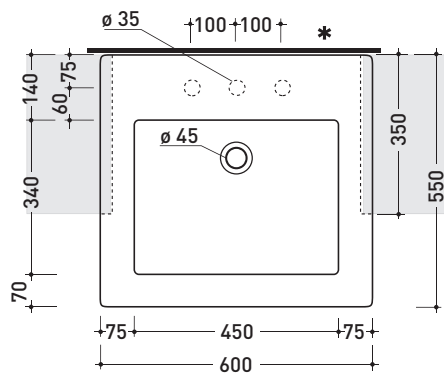

CE UNI EN 14688 - CL20 Dop-No14688

* ATTENZIONE: questo lavabo va fissato a parete
ATTENTION: this basin is only wall mount