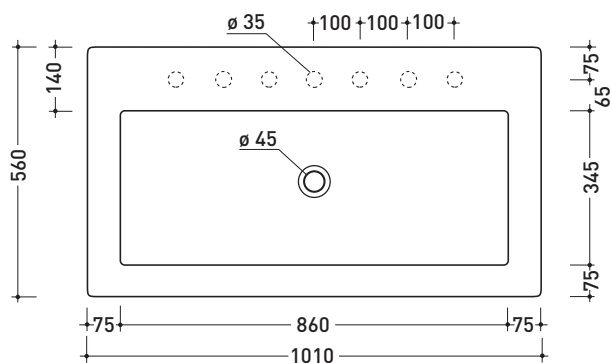

CE UNI EN 14688 - CL20 Dop-No14688

vista zenitale / zenital view