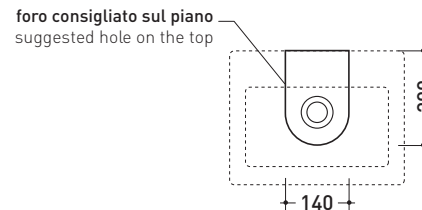

vista zenitale / zenital view