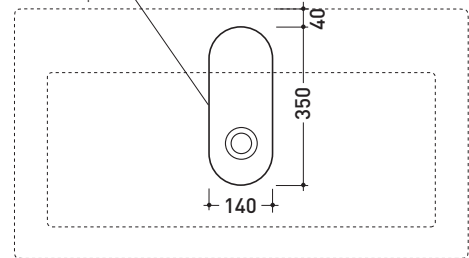

Package dim. 62 x 23,5 x 5 cm | Weight 3 kg | Pz. Pallet n° -

➔ **FLAMINIA.**

vista zenitale / zenital view

vista frontale / frontal view

vista laterale / lateral view

sizes in mm

STEEL: glossy finish

chrome

Package dim. 104 x 25 x 60 cm | Weight 57 kg | Pz. Pallet n° 8

CE UNI EN 14688 - CL20 Dop-No14688

vista zenitale / zenital view

vista frontale / frontal view

foro consigliato sul piano  
suggested hole on the top

vista zenitale / zenital view

sezione longitudinale / section

art. AQ04 (OPTIONAL)  
staffe di sostegno / supporting brackets

sizes in mm

Please consider a 2% tolerance on indicated measurements

CERAMIC: glossy finish