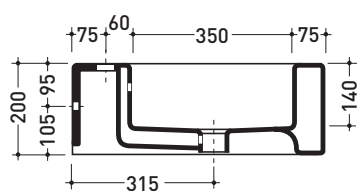

vista zenitale / zenital view