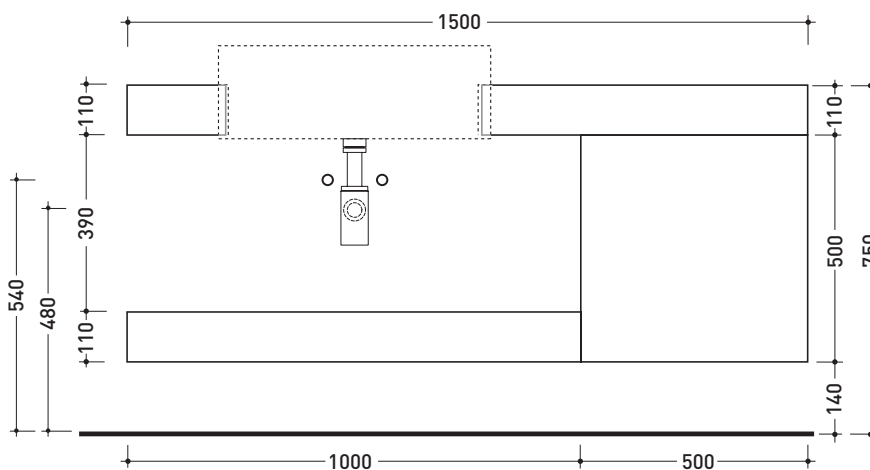

Package dim. | Weight **39 kg** | Pz. Pallet n° -

vista zenitale / zenital view

vista frontale / frontal view

vista laterale / lateral view

sizes in mm

**WOOD:** finish

dark oak

<http://www.ceramicaflaminia.it/en/lines/275-acquagrande>