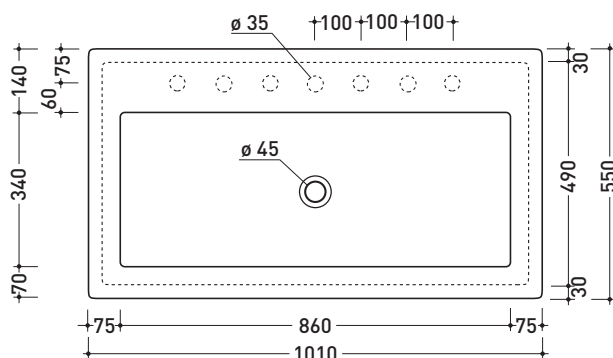

Package dim. 62 x 23,5 x 5 cm | Weight 3 kg | Pz. Pallet n° -

➔ **FLAMINIA.**

vista zenitale / zenital view

vista frontale / frontal view

vista laterale / lateral view

sizes in mm

STEEL: glossy finish

chrome

Package dim. 111 x 28 x 6 cm | Weight 3,8 kg | Pz. Pallet n° -

vista zenitale / zenital view

vista frontale / frontal view

vista laterale / lateral view

sizes in mm

STEEL: glossy finish

chrome

<http://www.ceramicaflaminia.it/en/lines/275-acquagrande>

## 5051/INC Acquagrande 100

Recessed basin 100 cm

•WITH OVERFLOW •ARRANGED FOR SEVEN HOLES TAP

Complements: **Line taps basin: ONE - NOKÉ - SI - FOLD - X1**  
**Line accessories: TWO - HOOP - NOKÉ - FOLD**

Package dim. 104 x 25 x 60 cm | Weight 41,5 kg | Pz. Pallet n° 8

CE UNI EN 14688 - CL20 Dop-No14688

vista zenitale / zenital view

vista frontale / frontal view

vista zenitale / zenital view

sezione longitudinale / section