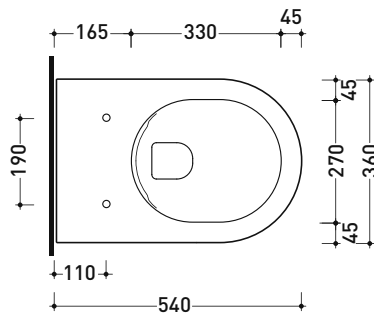

Technical accessories: **Flow rate reduced (RIDFLUGOS)**  
**Universal fixing bracket for wall hung wc/bidet (41/P)**

Package dim. | Weight **22,5 kg** | Pz. Pallet n° **18**

CE UNI EN 997

Dop-No997

Flaminia does not recommend combining this toilet model with rapid-flow/flushometer systems or traditional high tanks

vista zenitale / zenital view

vista laterale / lateral view

sezione longitudinale / section

vista retro / back view

sizes in mm

Please consider a 2% tolerance on indicated measurements