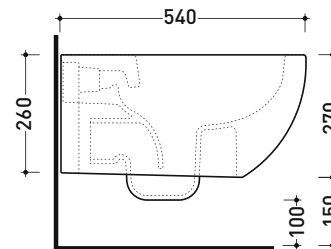

Technical accessories: **Flow rate reduced (RIDFLUGOS)**  
**Universal fixing bracket for wall hung wc/bidet (41/P)**

Package dim. | Weight **22,5 kg** | Pz. Pallet n° **18**

CE UNI EN 997

Dop-No997

Flaminia does not recommend combining this toilet model with rapid-flow/flushometer systems or traditional high tanks

vista zenitale / zenital view

vista laterale / lateral view

sezione longitudinale / section

vista retro / back view

sizes in mm

Please consider a 2% tolerance on indicated measurements