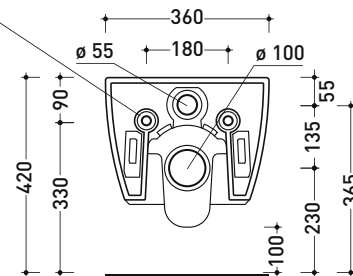

Technical accessories: **Flow rate reduced (RIDFLUGOS)**  
**Universal fixing bracket for wall hung wc/bidet (41/P)**

Package dim. | Weight **22,5 kg** | Pz. Pallet n° **18**

CE UNI EN 997

Dop-No997

Flaminia does not recommend combining this toilet model with rapid-flow/flushometer systems or traditional high tanks

vista zenitale / zenital view

vista laterale / lateral view

sezione longitudinale / section

vista retro / back view

sizes in mm

Please consider a 2% tolerance on indicated measurements