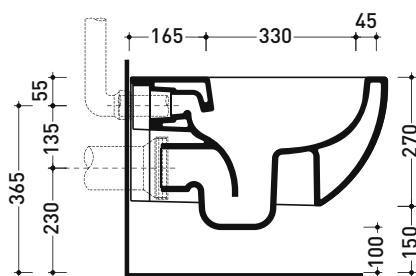

Technical accessories: **Flow rate reduced (RIDFLUGOS)**  
**Universal fixing bracket for wall hung wc/bidet (41/P)**

Package dim. | Weight **22,5 kg** | Pz. Pallet n° **18**

CE UNI EN 997

Dop-No997

Flaminia does not recommend combining this toilet model with rapid-flow/flushometer systems or traditional high tanks

vista zenitale / zenital view

vista laterale / lateral view

sezione longitudinale / section

vista retro / back view

sizes in mm

Please consider a 2% tolerance on indicated measurements