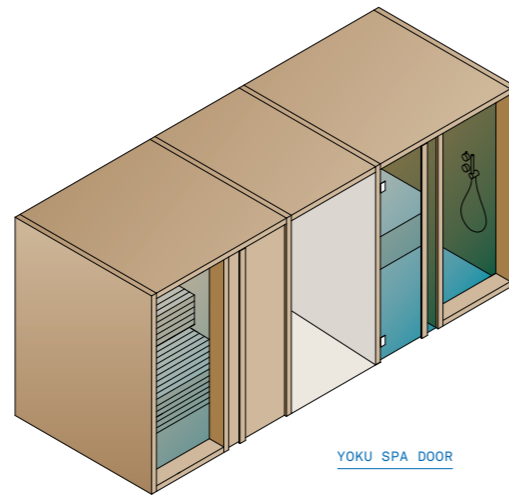

Stufa con pietre.
Pannello di controllo acciaio spazzolato.
Funzione energy saver automatica.
Impianto elettrico canalizzato.
Panche in legno.
Griglia protezione stufa.
Mastellino e mestolo in legno.
Illuminazione con luce bianca a Led, 3.000 K.
Clessidra.

Hammam includes

Nuvola Smart Power steam generator installed outside.
Lighting with led white light, 3.000 K.
Benches clad in grès porcelain.
Touch control panel.

Sauna includes

Heater with stones.
Control panel with brushed steel finish.
Automatic energy-saving function.
Electrical system with protected cable ducts.
Wooden benches.
Protective grille for heater.
Wooden bucket and ladle.
Outer shelves in pickled steel.
Lighting with led white light, 3.000 K.
Hourglass.

Shower includes

Single handle mixer with a 2-way diverter.
Hand-held shower head with flexible tube.
Shower head 30 cm diameter.

Optional

Colour therapy with RGB LED lighting.
Double Mood Light.
ECC - Effe Comfort Control.
ESS - Effe Sound System.

Dimensioni e consumo

Dimensions and absorbed power

Yoku Spa
444 x 170 x h 214 cm
10,5 kW max
6,0 kW sauna
4,5 kW hammam
230Vac 1N 50-60Hz
400Vac 3N 50-60Hz

Su misura
Custom size

PERFECT WELLNESS
SAUNA HAMMAM WATER