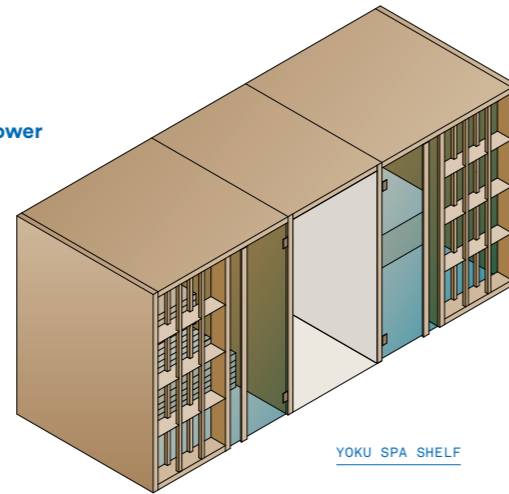

Hammam includes

Nuvola Smart Power steam generator installed outside.
Lighting with led white light, 3.000 K.
Benches clad in grès porcelain.
Touch control panel.

Sauna includes

Heater with stones.
Control panel with brushed steel finish.
Automatic energy-saving function.
Electrical system with protected cable ducts.
Wooden benches.
Protective grille for heater.
Wooden bucket and ladle.
Outer shelves in pickled steel.
Lighting with led white light, 3.000 K.
Hourglass.

Shower includes

Single handle mixer with a 2-way diverter.
Hand-held shower head with flexible tube.
Shower head 30 cm diameter.

Optional

Colour therapy with RGB LED lighting.
Double Mood Light.
ECC - Effe Comfort Control.
ESS - Effe Sound System.

Dimensioni e consumo

Dimensions and absorbed power

Yoku Spa
444 x 170 x h 214 cm
10,5 kW max
6,0 kW sauna
4,5 kW hammam
230Vac 1N 50-60Hz
400Vac 3N 50-60Hz

Su misura
Custom size

PERFECT WELLNESS
SAUNA HAMMAM WATER