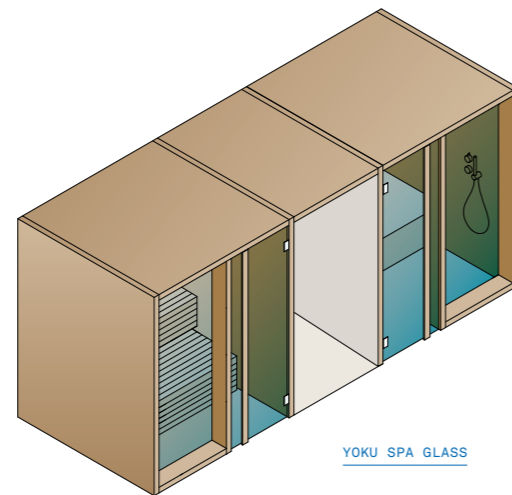

Hammam includes

Nuvola Smart Power steam generator installed outside.
Lighting with led white light, 3.000 K.
Benches clad in grès porcelain.
Touch control panel.

Sauna includes

Heater with stones.
Control panel with brushed steel finish.
Automatic energy-saving function.
Electrical system with protected cable ducts.
Wooden benches.
Protective grille for heater.
Wooden bucket and ladle.
Outer shelves in pickled steel.
Lighting with led white light, 3.000 K.
Hourglass.

Shower includes

Single handle mixer with a 2-way diverter.
Hand-held shower head with flexible tube.
Shower head 30 cm diameter.

Optional

Colour therapy with RGB LED lighting.
Double Mood Light.
ECC - Effe Comfort Control.
ESS - Effe Sound System.

Dimensioni e consumo

Dimensions and absorbed power

Yoku Spa
444 x 170 x h 214 cm
10,5 kW max
6,0 kW sauna
4,5 kW hammam
230Vac 1N 50-60Hz
400Vac 3N 50-60Hz

Su misura
Custom size

PERFECT WELLNESS
SAUNA HAMMAM WATER