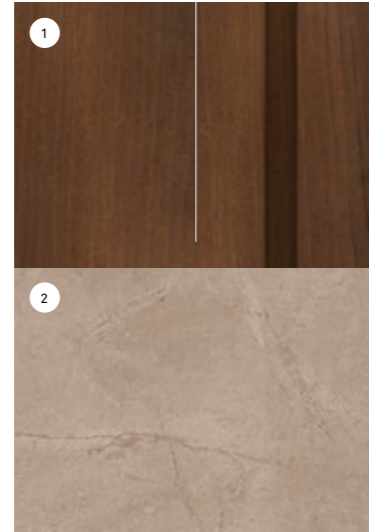

Grès Porcellanato Fior di Bosco Tortora
Hamam e doccia
Grès Porcelain Fior di Bosco Dove Grey
Hamam and shower