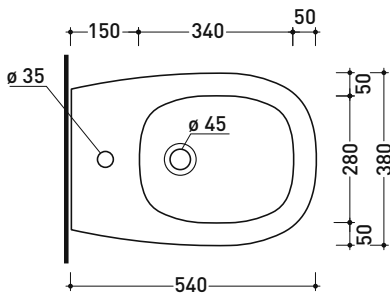

BN218

Wall hung single-hole bidet (fixing kit art. 9008 included)

• with overflow • without tap hole on demand

Complements: **Line taps bidet:** ONE - NOKÉ - SI - FOLD - X1 - STIL
Line accessories: TWO - HOOP - FOLD

Package dim. 57 x 39 x 35 cm | Weight 21,3 kg | Pz. Pallet n° 15

UNI EN 14528 - CL20 Dop-No14528

vista zenitale / zenital view

vista laterale / lateral view

sezione longitudinale / section

art. 9008
 kit di fissaggio
 Fischer (in dotazione)
 Fischer fixing kit
 (included in the box)