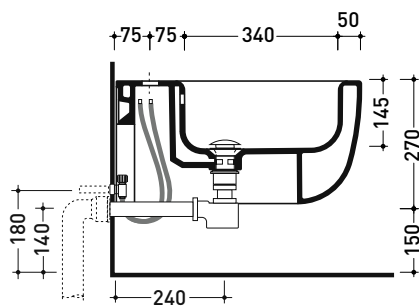

BN218

Wall hung single-hole bidet (fixing kit art. 9008 included)

• with overflow • without tap hole on demand

Complements: **Line taps bidet:** ONE - NOKÉ - SI - FOLD - X1 - STIL
Line accessories: TWO - HOOP - FOLD

Package dim. 57 x 39 x 35 cm | Weight 21,3 kg | Pz. Pallet n° 15

UNI EN 14528 - CL20 Dop-No14528

vista zenitale / zenital view

vista laterale / lateral view

sezione longitudinale / section

art. 9008
 kit di fissaggio
 Fischer (in dotazione)
 Fischer fixing kit
 (included in the box)