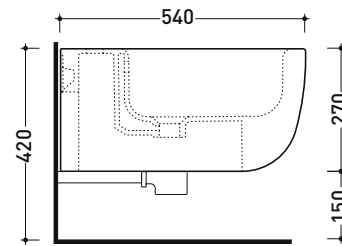

BN218

Wall hung single-hole bidet (fixing kit art. 9008 included)

• with overflow • without tap hole on demand

Complements: **Line taps bidet:** ONE - NOKÉ - SI - FOLD - X1 - STIL
Line accessories: TWO - HOOP - FOLD

Package dim. 57 x 39 x 35 cm | Weight 21,3 kg | Pz. Pallet n° 15

UNI EN 14528 - CL20 Dop-No14528

vista zenitale / zenital view

vista laterale / lateral view

sezione longitudinale / section

art. 9008
 kit di fissaggio
 Fischer (in dotazione)
 Fischer fixing kit
 (included in the box)