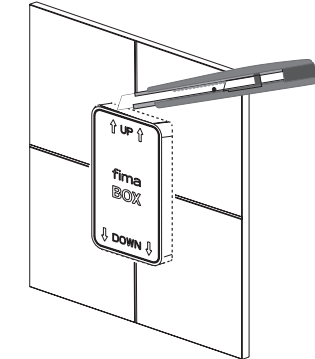

4a

7

8

9

4b

10

11a

11b

5a

5b

A

B

HEREND - HEREND CHIC - EPOQUE - ELIZABETH - ELIZABETH CHIC - OLIVIA

6

C

TEXTURE COLLECTION

D

SO