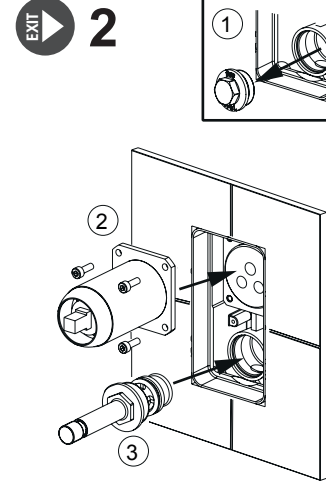

4a

7

8

9

4b

10

11a

11b

5a

5b

A

B

HEREND - HEREND CHIC - EPOQUE - ELIZABETH - ELIZABETH CHIC - OLIVIA

6

C

TEXTURE COLLECTION

D

SO