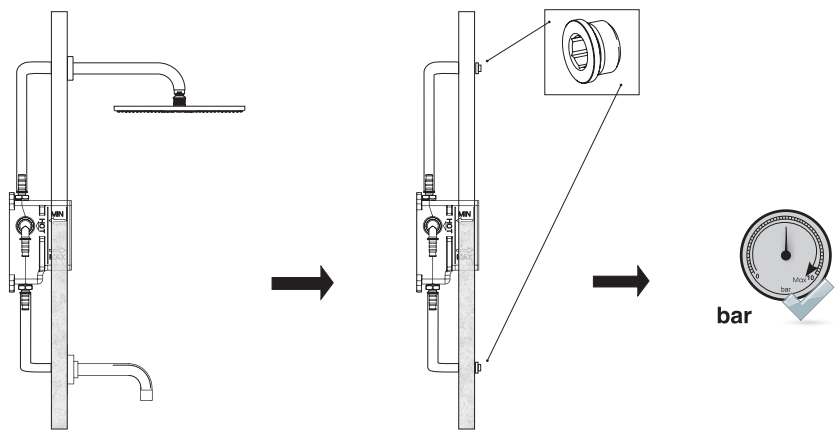

4a

7

8

9

4b

10

11a

11b

5a

5b

A

B

HEREND - HEREND CHIC - EPOQUE - ELIZABETH - ELIZABETH CHIC - OLIVIA

6

C

TEXTURE COLLECTION

D

SO