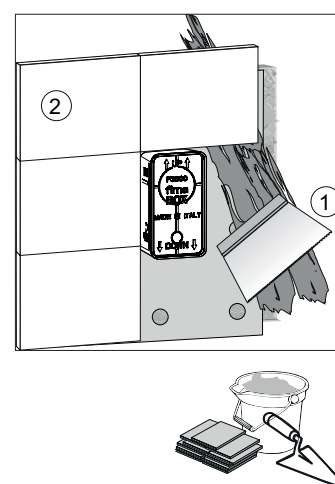

4a

7

8

9

4b

10

11a

11b

5a

5b

A

B

HEREND - HEREND CHIC - EPOQUE - ELIZABETH - ELIZABETH CHIC - OLIVIA

6

C

TEXTURE COLLECTION

D

SO