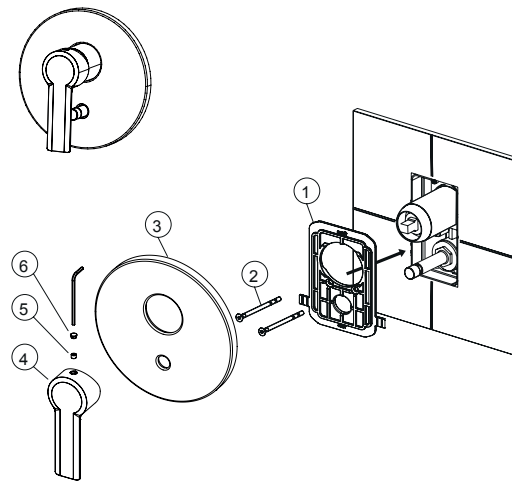

4a

7

8

9

4b

10

11a

11b

5a

5b

A

B

HEREND - HEREND CHIC - EPOQUE - ELIZABETH - ELIZABETH CHIC - OLIVIA

6

C

TEXTURE COLLECTION

D

SO