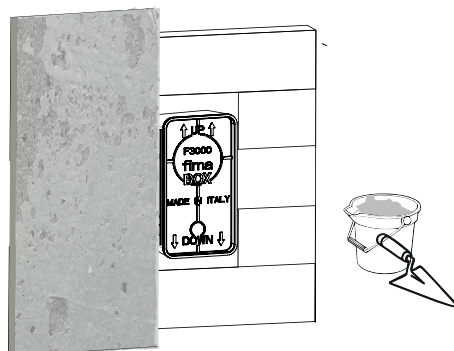

4a

7

8

9

4b

10

11a

11b

5a

5b

A

B

HEREND - HEREND CHIC - EPOQUE - ELIZABETH - ELIZABETH CHIC - OLIVIA

6

C

TEXTURE COLLECTION

D

SO