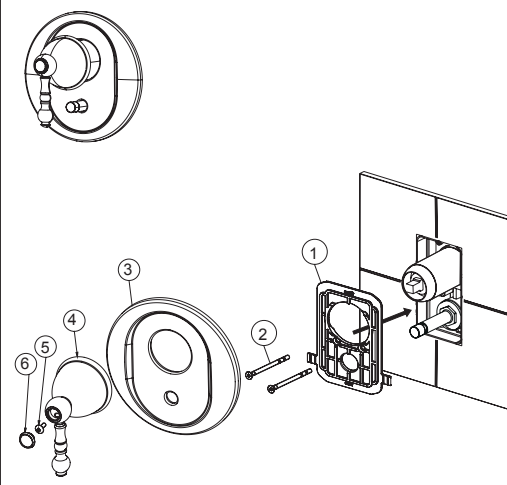

B

HEREND - HEREND CHIC - EPOQUE - ELIZABETH - ELIZABETH CHIC - OLIVIA