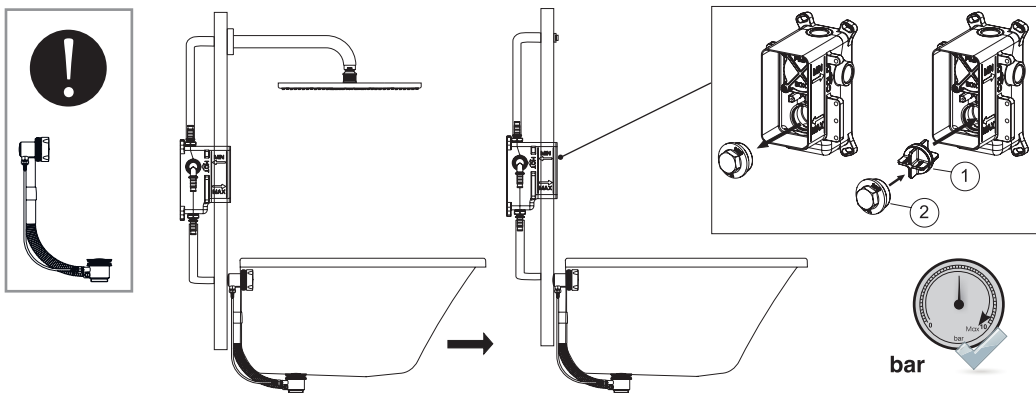

4a

7

8

9

4b

10

11a

11b

5a

5b

A

B

HEREND - HEREND CHIC - EPOQUE - ELIZABETH - ELIZABETH CHIC - OLIVIA

6

C

TEXTURE COLLECTION

D

SO