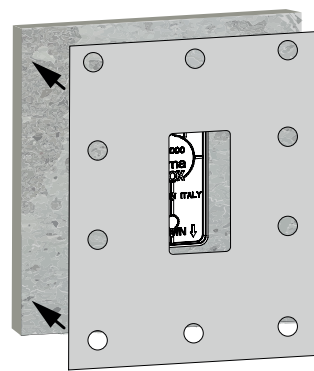

4a

7

8

9

4b

10

11a

11b

5a

5b

A

B

HEREND - HEREND CHIC - EPOQUE - ELIZABETH - ELIZABETH CHIC - OLIVIA

6

C

TEXTURE COLLECTION

D

SO