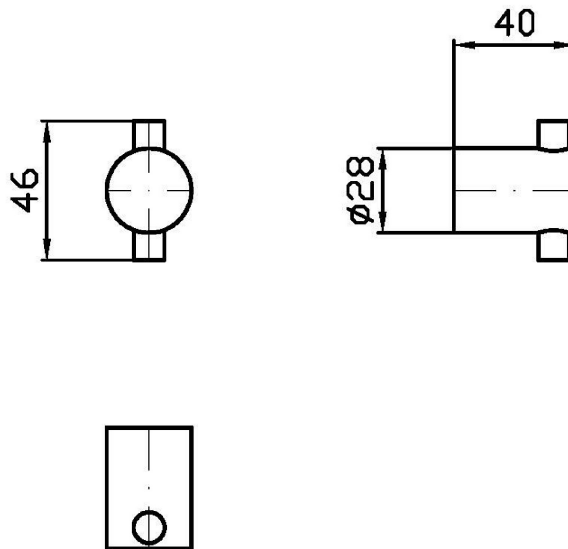

## HELM

**ZAD850.X****Pesi e Misure / Weights and Sizes**

Peso ( Kg ) Weight ( lb )	0,14 ( Kg )	0,31 ( lb )
Volume test ( dc3 ) - ( in3 )	0,91 ( dc3 )	55,53 ( in3 )
h ( mm ) - ( in )	70,00 ( mm )	2,76 ( in )
L1 ( mm ) - ( in )	90,00 ( mm )	3,54 ( in )
L2 ( mm ) - ( in )	145,00 ( mm )	5,71 ( in )