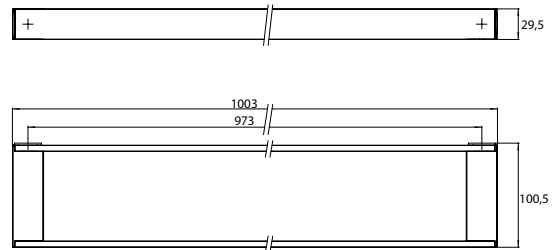

PRODUCT INFORMATION

Rail, 1003 mm chrome

Art.No.1866 001 11