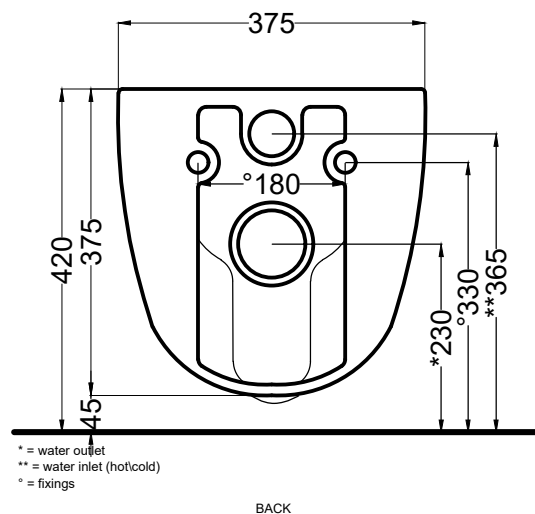

* = water outlet
** = water inlet (hot/cold)
° = fixings

ATTENZIONE/ATTENTION:

Superfici, pesi e misure riportate possono presentare leggere differenze rispetto ai pezzi reali, in considerazione e accordo delle caratteristiche di tolleranza intrinseche del materiale ceramico e del suo processo produttivo. L'azienda si riserva di cambiare schede tecniche e caratteristiche di funzionamento degli articoli in ogni momento e senza necessità di preavviso.

Surfaces, weights and dimensions can show some little differences compared to the real item, following typical intrinsic characteristics of ceramics material and production. The company reserves the right to change any technical specifications/dimension and/or operating characteristics of the products at any time and without giving notice.

ATTENZIONE/ATTENTION: