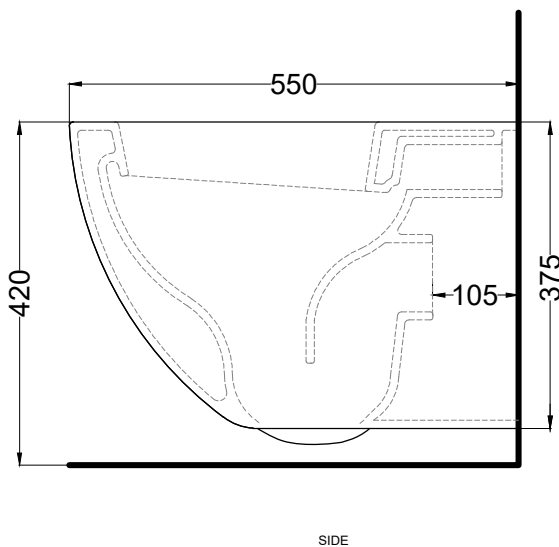

* = water outlet
** = water inlet (hot/cold)
° = fixings

ATTENZIONE/ATTENTION:

Superfici, pesi e misure riportate possono presentare leggere differenze rispetto ai pezzi reali, in considerazione e accordo delle caratteristiche di tolleranza intrinseche del materiale ceramico e del suo processo produttivo. L'azienda si riserva di cambiare schede tecniche e caratteristiche di funzionamento degli articoli in ogni momento e senza necessità di preavviso.

Surfaces, weights and dimensions can show some little differences compared to the real item, following typical intrinsic characteristics of ceramics material and production. The company reserves the right to change any technical specifications/dimension and/or operating characteristics of the products at any time and without giving notice.

ATTENZIONE/ATTENTION: