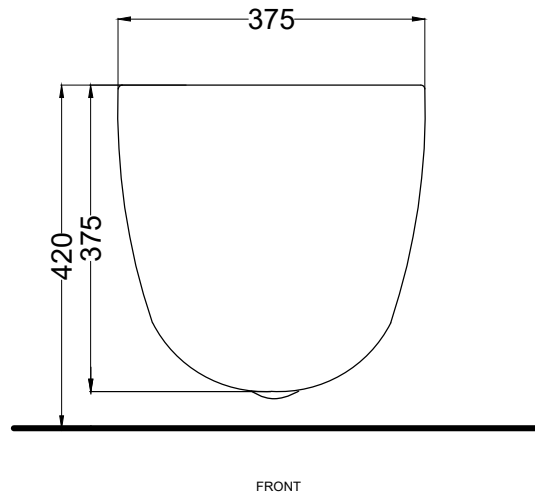

* = water outlet
** = water inlet (hot/cold)
° = fixings

ATTENZIONE/ATTENTION:

Superfici, pesi e misure riportate possono presentare leggere differenze rispetto ai pezzi reali, in considerazione e accordo delle caratteristiche di tolleranza intrinseche del materiale ceramico e del suo processo produttivo. L'azienda si riserva di cambiare schede tecniche e caratteristiche di funzionamento degli articoli in ogni momento e senza necessità di preavviso.

Surfaces, weights and dimensions can show some little differences compared to the real item, following typical intrinsic characteristics of ceramics material and production. The company reserves the right to change any technical specifications/dimension and/or operating characteristics of the products at any time and without giving notice.

ATTENZIONE/ATTENTION: