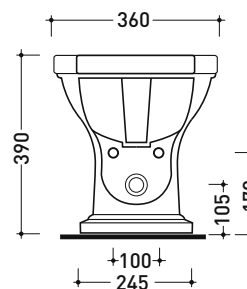

6005

Single-hole bidet

• with overflow • arranged for three holes tap

Complements: **Line taps bidet:** EVERGREEN
Line accessories: EVERGREEN

Technical accessories: **Short chrome siphon for bidet (SIFB/CR)**
Stop & Go drain (PLSG)
CERAMIC Stop & Go drain (PLCE)
Floor fixing kit (9001)

Package dim.

Weight 18 kg

Pz. Pallet n° 21

UNI EN 14528 - CL20

Dop-No14528

vista zenitale / zenital view

vista laterale / lateral view

sezione longitudinale / section

vista retro / back view

sizes in mm

Please consider a 2% tolerance on indicated measurements