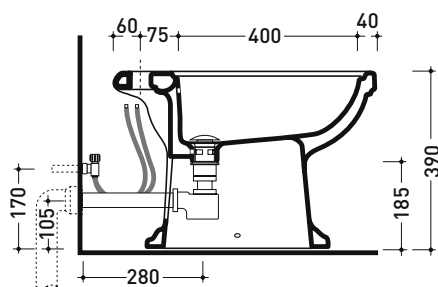

6005

Single-hole bidet

• with overflow • arranged for three holes tap

Complements: **Line taps bidet:** EVERGREEN
Line accessories: EVERGREEN

Technical accessories: **Short chrome siphon for bidet (SIFB/CR)**
Stop & Go drain (PLSG)
CERAMIC Stop & Go drain (PLCE)
Floor fixing kit (9001)

Package dim.

Weight 18 kg

Pz. Pallet n° 21

UNI EN 14528 - CL20

Dop-No14528

vista zenitale / zenital view

vista laterale / lateral view

sezione longitudinale / section

vista retro / back view

sizes in mm

Please consider a 2% tolerance on indicated measurements