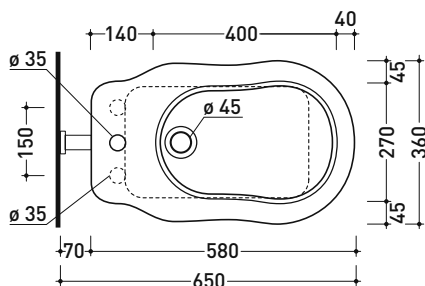

6005

Single-hole bidet

• with overflow • arranged for three holes tap

Complements: **Line taps bidet:** EVERGREEN
Line accessories: EVERGREEN

Technical accessories: **Short chrome siphon for bidet (SIFB/CR)**
Stop & Go drain (PLSG)
CERAMIC Stop & Go drain (PLCE)
Floor fixing kit (9001)

Package dim.

Weight 18 kg

Pz. Pallet n° 21

UNI EN 14528 - CL20

Dop-No14528

vista zenitale / zenital view

vista laterale / lateral view

sezione longitudinale / section

vista retro / back view

sizes in mm

Please consider a 2% tolerance on indicated measurements