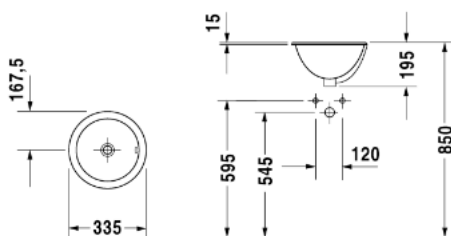

Architec Vanity basin Bali # 0473340031

| < ø 335 mm > |

Vanity basin Bali	Dimension	Weight	Order number
countertop basin, with overflow, without tap platform, underneath glazed, ø 335 mm			
Colors			
00 White Alpin			
Variant			
☒	ø 335 mm	3.600 kilogram	0473340031
Accessory			
Push-open waste for washbasins with overflow		0.400 kilogram	005052
Suitable products			
Vanity unit wall-mounted 1 pull-out compartment, countertop including one cut-out, for 1 vanity basin central, 800 x 550 mm		800 x 550 mm	KT6794

All drawings contain the necessary measurements which are subject to standard tolerances. They are stated in mm and are non-binding. Exact measurements, in particular for customised installation scenarios, can only be taken from the finished piece.