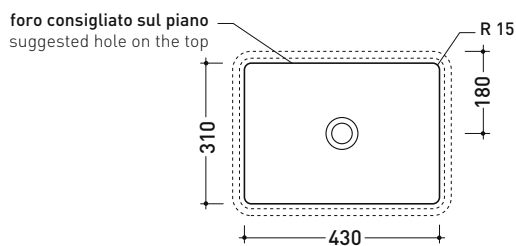

Package dim. 49 x 14,5 x 37,5 cm | Weight 14,5 kg | Pz. Pallet n° 42

UNI EN 14688 - CL00 Dop-No14688

vista zenitale / zenital view

vista frontale / frontal view

vista zenitale / zenital view

sezione longitudinale / section

sizes in mm

CERAMIC: glossy finish

white black

matt finish

milky white carbone argilla cenere nuvola fango rosso rubens petrolio

Please consider a 2% tolerance on indicated measurements