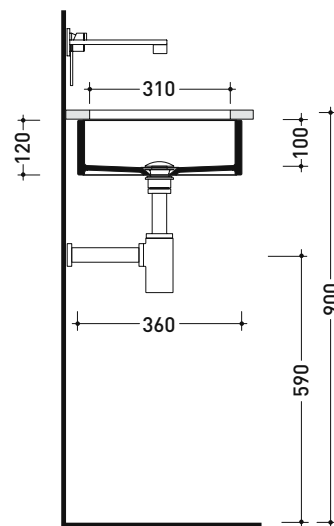

Package dim. 49 x 14,5 x 37,5 cm | Weight 14,5 kg | Pz. Pallet n° 42

UNI EN 14688 - CL00 Dop-No14688

vista zenitale / zenital view

vista frontale / frontal view

vista zenitale / zenital view

sezione longitudinale / section

sizes in mm

CERAMIC: glossy finish

white black

matt finish

milky white carbone argilla cenere nuvola fango rosso rubens petrolio

Please consider a 2% tolerance on indicated measurements