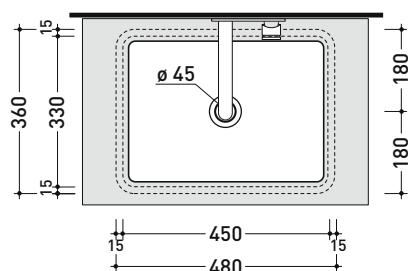

MW48SP Miniwash 48

Under-counter basin 48 cm

• WITHOUT OVERFLOW • GLAZED EXTERIOR

Complements: FLY crystal tops (FY48PC)
 FLYMAX Pietraluce tops (FY48SP)
 Line taps basin: ONE - NOKÉ - SI - FOLD - X1
 Line accessories: TWO - HOOP - NOKÉ - FOLD

Package dim. 49 x 14,5 x 37,5 cm | Weight 14,5 kg | Pz. Pallet n° 42

UNI EN 14688 - CL00 Dop-No14688

vista zenitale / zenital view

vista frontale / frontal view

vista zenitale / zenital view

sezione longitudinale / section

sizes in mm

CERAMIC: glossy finish

white black

matt finish

milky white carbone argilla cenere nuvola fango rosso rubens petrolio

Please consider a 2% tolerance on indicated measurements