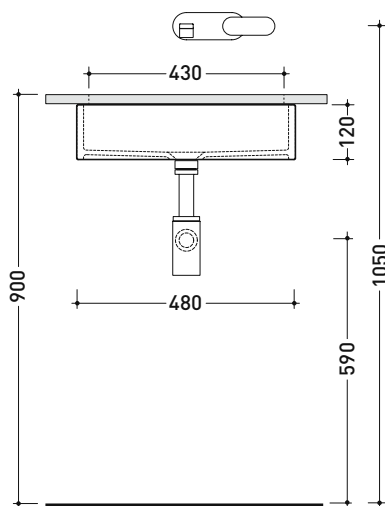

MW48SP Miniwash 48

Under-counter basin 48 cm

• WITHOUT OVERFLOW • GLAZED EXTERIOR

Complements: FLY crystal tops (FY48PC)
 FLYMAX Pietraluce tops (FY48SP)
 Line taps basin: ONE - NOKÉ - SI - FOLD - X1
 Line accessories: TWO - HOOP - NOKÉ - FOLD

Technical accessories: Chrome siphon (SIFL/CR) - Telescopic chrome siphon (SIFL066)
 Stop & Go drain (PLSG)
 CERAMIC Stop & Go drain (PLCE)
 Chrome waste with automatic integrated overflow (PLTPCR)
 Waste with automatic integrated overflow and ceramic cover (PLTPCE)
 Two piece set chrome tap filters (RF026)

Package dim. 49 x 14,5 x 37,5 cm | Weight 14,5 kg | Pz. Pallet n° 42

UNI EN 14688 - CL00 Dop-No14688

vista zenitale / zenital view

vista frontale / frontal view

vista zenitale / zenital view

sezione longitudinale / section

sizes in mm

CERAMIC: glossy finish

white black

matt finish

milky white carbone argilla cenere nuvola fango rosso rubens petrolio

Please consider a 2% tolerance on indicated measurements