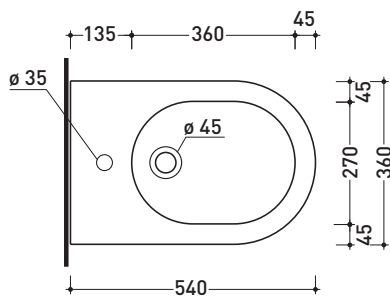

## AP218

**Wall hung single-hole bidet** (fixing kit included art. 9008)

•WITH OVERFLOW •WITHOUT HOLE/3 TAP HOLE ON DEMAND

Complements: **Line taps bidet:** ONE - NOKÈ - SI - FOLD - X1  
**Line accessories:** TWO - HOOP - NOKÈ - FOLD

Package dim. | Weight **17,5 kg** | Pz. Pallet n° **18**

CE UNI EN 14528 - CL20 Dop-No14528

vista zenitale / zenital view

vista laterale / lateral view

sezione longitudinale / section

vista retro / back view

sizes in mm

Please consider a 2% tolerance on indicated measurements

**CERAMIC:** glossy finish

matt finish