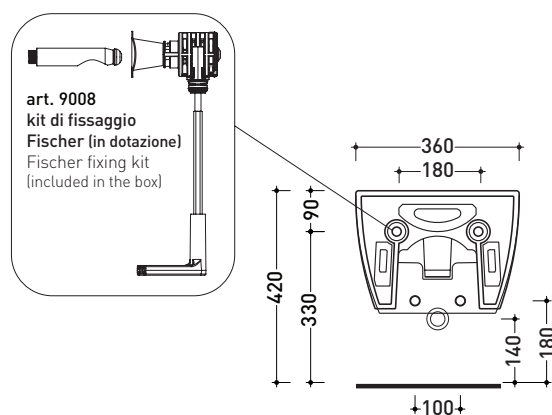

## AP218

**Wall hung single-hole bidet** (fixing kit included art. 9008)

•WITH OVERFLOW •WITHOUT HOLE/3 TAP HOLE ON DEMAND

Complements: **Line taps bidet:** ONE - NOKÈ - SI - FOLD - X1  
**Line accessories:** TWO - HOOP - NOKÈ - FOLD

Technical accessories: **Universal fixing bracket for wall hung wc/bidet** (41/P)  
**Short chrome siphon for bidet** (SIFB/CR)  
**Stop & Go drain** (PLSG)  
**CERAMIC Stop & Go drain** (PLCE)  
**Two piece set chrome tap filters** (RF026)

Package dim. | Weight **17,5 kg** | Pz. Pallet n° **18**

CE UNI EN 14528 - CL20 Dop-No14528

vista zenitale / zenital view

vista laterale / lateral view

sezione longitudinale / section

vista retro / back view

sizes in mm

Please consider a 2% tolerance on indicated measurements

**CERAMIC:** glossy finish

matt finish