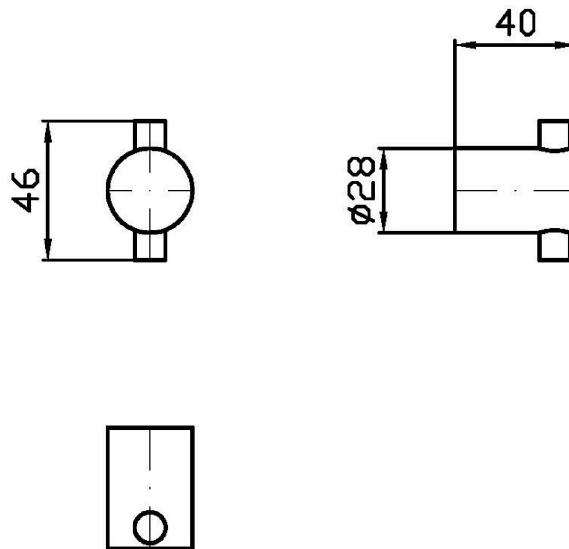

## HELM

**ZAD850.X****Pesi e Misure / Weights and Sizes**

Peso ( Kg ) Weight ( lb )	0,14 ( Kg )	0,31 ( lb )
Volume test ( dc3 ) - ( in3 )	0,91 ( dc3 )	55,53 ( in3 )
h ( mm ) - ( in )	70,00 ( mm )	2,76 ( in )
L1 ( mm ) - ( in )	90,00 ( mm )	3,54 ( in )
L2 ( mm ) - ( in )	145,00 ( mm )	5,71 ( in )