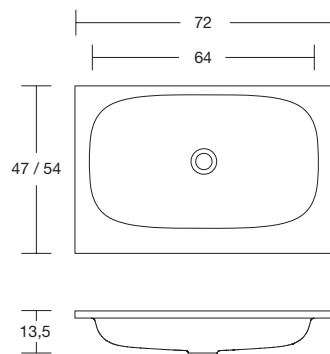

GUIDA PRATICA
PRACTICAL GUIDE

Al Top scatolato va aggiunto il lavabo integrato in base alle dimensioni desiderate.

The integrated basin should be added to the boxy top according to the desired size.

PROF. 47 / 54 CM
47 / 54 CM DEEP

Art. NIDO54

Art. NIDO72

Art. BASICO47 / BASICO54

Art. ARENA

Art. NUVOLA

Art. OPENSLOTMOOD

Art. GRAFFIO4772

Art. PODIO90