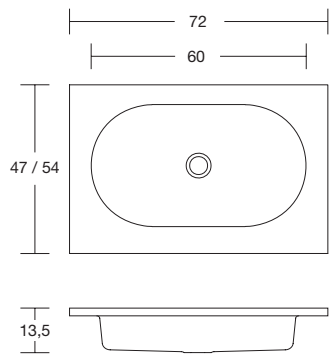

GUIDA PRATICA
PRACTICAL GUIDE

Al Top scatolato va aggiunto il lavabo integrato in base alle dimensioni desiderate.

The integrated basin should be added to the boxy top according to the desired size.

PROF. 47 / 54 CM
47 / 54 CM DEEP

Art. NIDO54

Art. NIDO72

Art. BASICO47 / BASICO54

Art. ARENA

Art. NUVOLA

Art. OPENSLOTMOOD

Art. GRAFFIO4772

Art. PODIO90