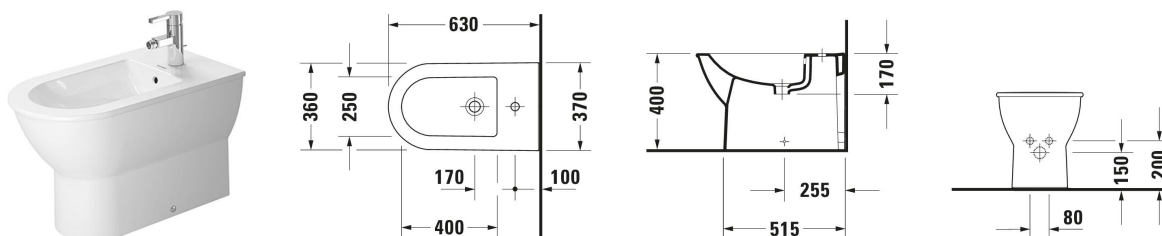

**Darling New Floorstanding bidet # 2251100000**

|< 370 mm >|

Floorstanding bidet	Dimension	Weight	Order number
Tap hole platform: Yes, Overflow: Yes, Incl. mounting material			
<b>Colors</b>			
00 White Alpin			
<b>Variant</b>			
White High Gloss, Number of faucet holes per wash area: 1	370x400 mm	26.500 kg	2251100000
Sanitary ceramics with the special WonderGliss surface finish will remain clean and attractive-looking for a long time to come. When ordering WonderGliss please add a "1" as eleventh digit to the model number.			
<b>Accessory</b>			
Siphon Chrome, Connection dimensions: 1 1/4", Floorstanding bidet, Wall-mounted bidet	210 x 110 mm	0.33 kg	005027