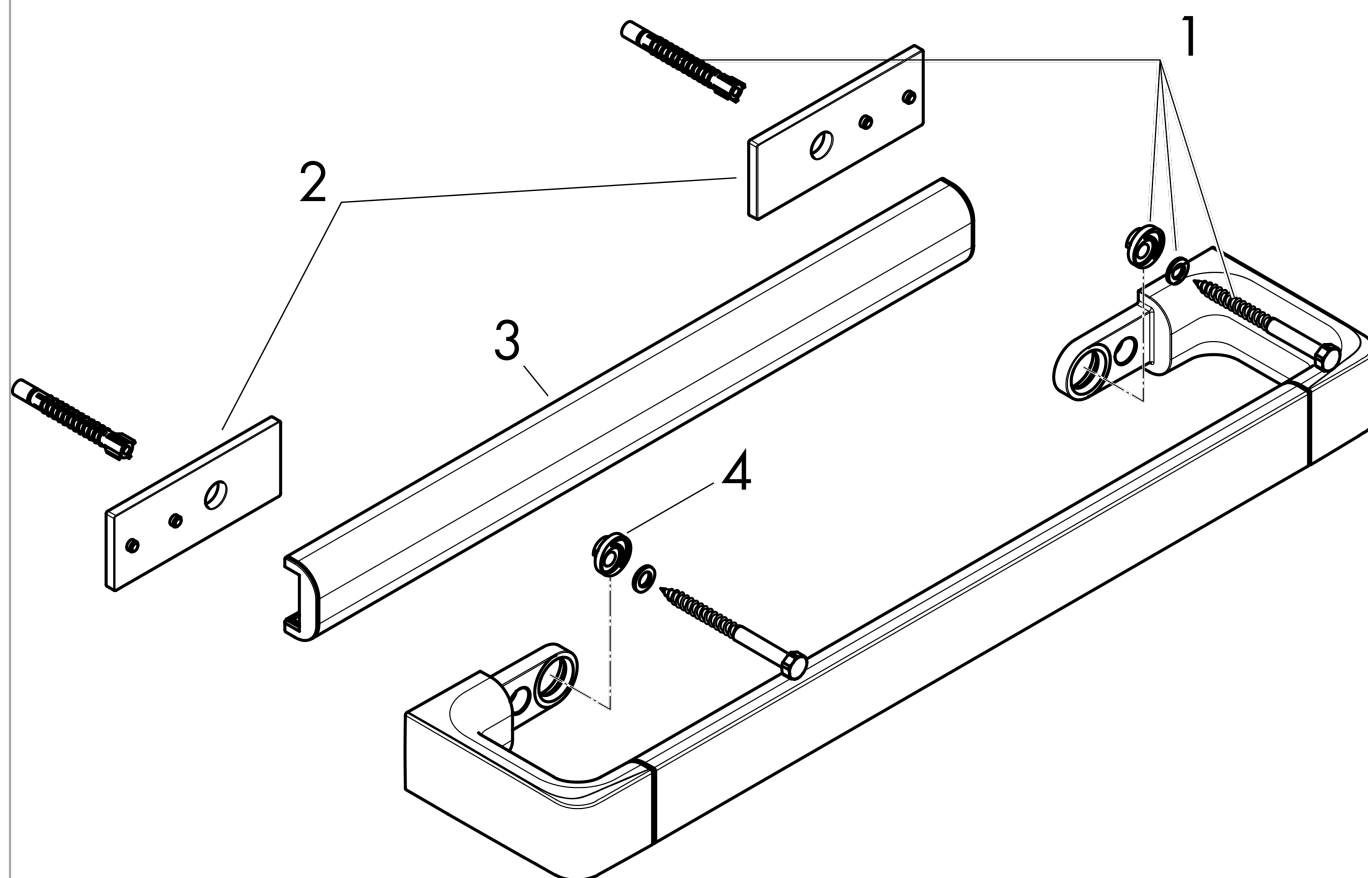

**AXOR Universal Softsquare
Rail bath towel holder 600 mm**

Finish: **Chrome** Article Number: **42832000**

product features

- wall-mounted
- material: metal
- holder material: metal
- fixed
- length: 694 mm
- with mounting material
- drilling distance: 600 mm
- diameter drill hole: 6 mm
- use as a rail for accessories and bath towel holder
- concealed fastening

Product image

Scale drawing

AXOR Universal Softsquare
Rail bath towel holder 600 mm
Finish: **Chrome** Article Number: **42832000**

Exploded Drawing

Year of production: >11/14

AXOR Universal Softsquare
Rail bath towel holder 600 mm
 Finish: **Chrome** Article Number: **42832000**