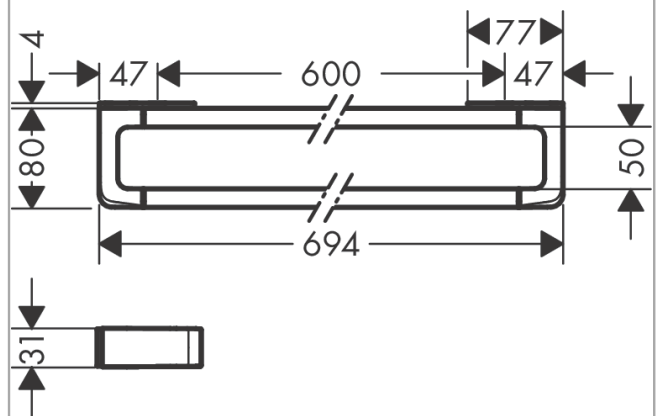

**AXOR Universal Softsquare
Rail bath towel holder 600 mm**

Finish: **Chrome** Article Number: **42832000**

product features

- wall-mounted
- material: metal
- holder material: metal
- fixed
- length: 694 mm
- with mounting material
- drilling distance: 600 mm
- diameter drill hole: 6 mm
- use as a rail for accessories and bath towel holder
- concealed fastening

Product image

Scale drawing

AXOR Universal Softsquare
Rail bath towel holder 600 mm
Finish: **Chrome** Article Number: **42832000**

Exploded Drawing

Year of production: >11/14

AXOR Universal Softsquare
Rail bath towel holder 600 mm
 Finish: **Chrome** Article Number: **42832000**

Spare part list

Year of production: >11/14

Pos.		Article Number	PC	PU
1	mounting set	92841000	3	1
2	tile-matching-disk 7 mm	92406000	8	1
3	cover	92434000	16	1
4	excentric socket	97604000	3	1
a	set of adapters	42870000	98	1
b	set of covers	42871000	98	1
c	mounting kit for two-sided glass montage	42841000	98	1