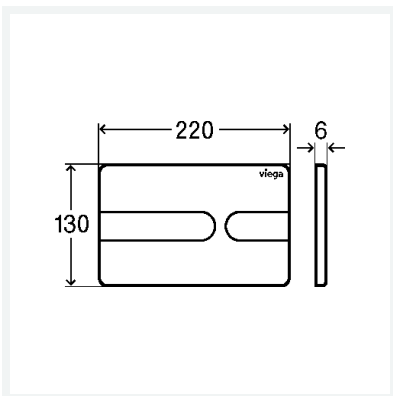

WC flush plate for Prevista
Visign for Style 23

- manual flush actuation from front or top, dual flush technology

Equipment

fixing frame, actuating rod set, fixing bolt

Note

With joint between wall and flush plate for visual separation of the components (shadow gap).

Model 8613.1

Article 773 052

Properties

Cover plate	plastic chrome-plated
Pressure piece	plastic chrome-plated
Weight	0.498 lb
Volume	2072 cm ³