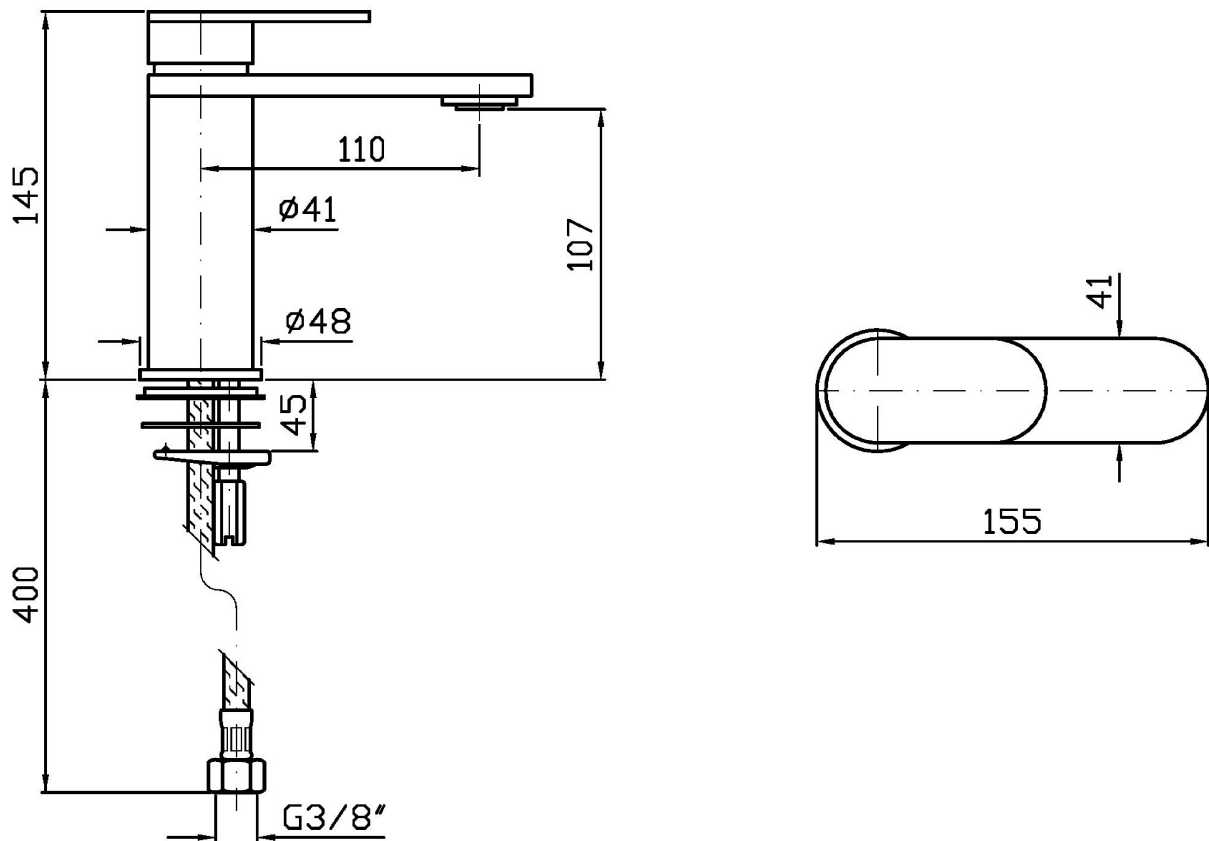

OCTO

ZOC564

Disegno Complessivo / Overall Drawing

Note / Notes