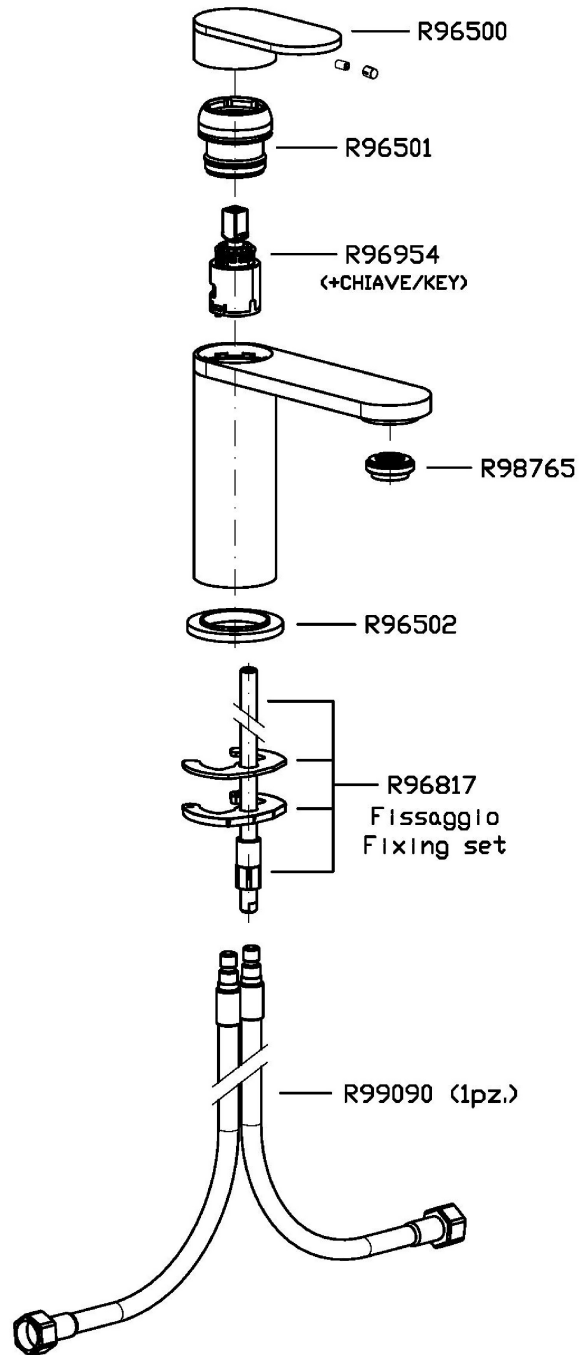

Single lever basin mixer with aerator, without pop-up waste, flexible tails.
Water Saving - water flow rate of 6 l/min or less.

Finiture / Finishes

 Croma / Chrome	 C3 Nickel Spazzolato / Brushed Nickel	 C8 Nickel Lucido / Polished Nickel	 C50 Metal Black / Metal Black	 C51 Metal Black spazzolato / Brushed Metal Black	 N6 Nero opaco / Matt black	 P21 PVD brushed chocolate / PVD brushed chocolate
 P31 Brushed PVD British gold / Brushed PVD British gold	 P41 PVD Oro Spazzolato / PVD Brushed Gold	 P81 Brushed total black PVD / Brushed total black PVD	 P91 Brushed PVD Copper / Brushed PVD Copper			

OCTO

ZOC564

Disegno Complessivo / Overall Drawing

Note / Notes

OCTO

ZOC564

Esplosi / Exploded

OCTO

ZOC564

Portate / Flowrates (lt/min)

PRESSIONE PRESSURE	1 BAR	2 BAR	3 BAR	4 BAR	5 BAR
P1 LAVABO BASIN	3,1	4,2	4,9	5,1	5,3
P2					
P3					
P4					
P5					

OCTO

ZOC564

Pesi e Misure / Weights and Sizes

Peso (Kg) Weight (lb)	0,00 (Kg)	0,00 (lb)
Volume test (dc3) - (in3)	7,50 (dc3)	457,68 (in3)
h (mm) - (in)	90,00 (mm)	3,54 (in)
L1 (mm) - (in)	250,00 (mm)	9,84 (in)
L2 (mm) - (in)	333,00 (mm)	13,11 (in)