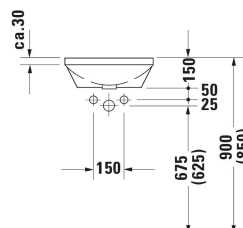

Architec Built-in basin # 0463400000

| < Ø 430 mm > |

Built-in basin	Dimension	Weight	Order number
Washbasin version: Installation, 430x430 mm, Tap hole platform: No, Overflow: No, Type of mounting: undercounter, Incl. fixings for installation in wooden consoles			
Colors			
00 White Alpin			
Variant			
<input checked="" type="checkbox"/> White High Gloss	430x150 mm	6.500 kg	0463400000
Accessory			
Slotted waste washbasin without overflow, Diameter: 72 mm	Ø 72 mm	0.45 kg	005024
Mounting Type of installation: In natural stone console, Suitable for Built-in basin	10 x 40 mm	0.2 kg	005028
Recommended faucets			
Single lever basin mixer XL Chrome, Ceramic cartridge, Height: 295 mm, Spout reach: 180 mm, Connection type for water supply connection: Flexible connecting hoses, Dimension of connection hose: 3/8", Spray mode: Normal spray, Aerator, Temperature limit adjustable, recommended operating pressure: 1 - 5 bar, Unified Water Label (UWL) Class: 1, 222 x 43 mm	222 x 43 mm		A11040001
Single lever basin mixer XL Chrome, Ceramic cartridge, Height: 295 mm, Spout reach: 180 mm, Connection type for water supply connection: Flexible connecting hoses, Dimension of connection hose: 3/8", Spray mode: Normal spray, Aerator, Temperature limit adjustable, recommended operating pressure: 1 - 5 bar, Unified Water Label (UWL) Class: 1, 222 x 43 mm	222 x 43 mm		A11040002

All drawings contain the necessary measurements which are subject to standard tolerances. They are stated in mm and are non-binding. Exact measurements, in particular for customised installation scenarios, can only be taken from the finished piece.