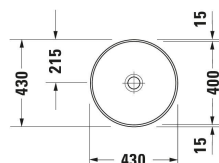

Architec Built-in basin # 0463400000

| < Ø 430 mm > |

Built-in basin	Dimension	Weight	Order number
Washbasin version: Installation, 430x430 mm, Tap hole platform: No, Overflow: No, Type of mounting: undercounter, Incl. fixings for installation in wooden consoles			
Colors			
00 White Alpin			
Variant			
<input checked="" type="checkbox"/> White High Gloss	430x150 mm	6.500 kg	0463400000
Accessory			
Slotted waste washbasin without overflow, Diameter: 72 mm	Ø 72 mm	0.45 kg	005024
Mounting Type of installation: In natural stone console, Suitable for Built-in basin	10 x 40 mm	0.2 kg	005028
Recommended faucets			
Single lever basin mixer XL Chrome, Ceramic cartridge, Height: 295 mm, Spout reach: 180 mm, Connection type for water supply connection: Flexible connecting hoses, Dimension of connection hose: 3/8", Spray mode: Normal spray, Aerator, Temperature limit adjustable, recommended operating pressure: 1 - 5 bar, Unified Water Label (UWL) Class: 1, 222 x 43 mm	222 x 43 mm		A11040001
Single lever basin mixer XL Chrome, Ceramic cartridge, Height: 295 mm, Spout reach: 180 mm, Connection type for water supply connection: Flexible connecting hoses, Dimension of connection hose: 3/8", Spray mode: Normal spray, Aerator, Temperature limit adjustable, recommended operating pressure: 1 - 5 bar, Unified Water Label (UWL) Class: 1, 222 x 43 mm	222 x 43 mm		A11040002

All drawings contain the necessary measurements which are subject to standard tolerances. They are stated in mm and are non-binding. Exact measurements, in particular for customised installation scenarios, can only be taken from the finished piece.