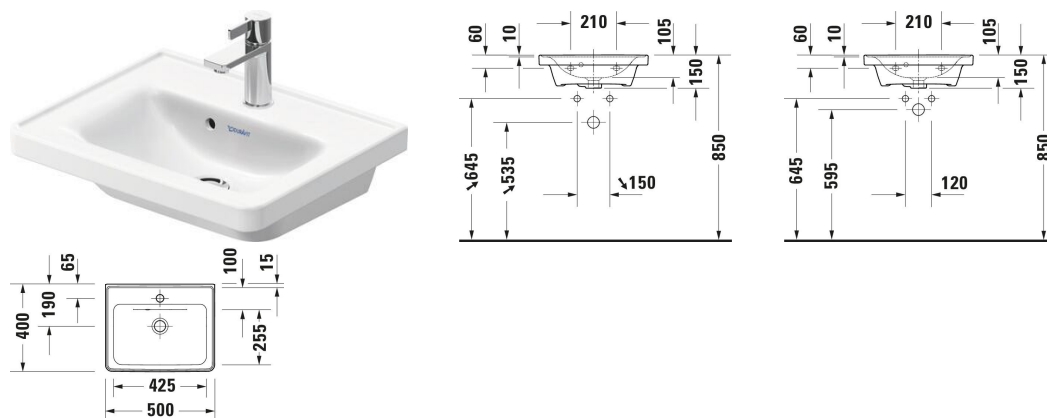

D-Neo Hand basin # 0742500000 / 0742500060

| < 500 mm > |

Hand basin	Dimension	Weight	Order number
White High Gloss, Rectangular, Number of washing areas: 1 Middle, Tap hole platform: Yes, Overflow: Yes, Underside glazed, 500 mm			
Colors			
00 White Alpin			
Variant			
● Number of faucet holes per wash area: 1 Middle, Back side glazed: No	500x150 mm	13.500 kg	0742500000
☒ Back side glazed: No	500x150 mm	13.500 kg	0742500060
Infobox			
Space-saving siphon is recommended in conjunction with vanity unit			
Accessory			
Slotted waste washbasin without overflow, Material drain covers: Brass, Diameter: 72 mm	Ø 72 mm	0.55 kg	005038
Push-open waste Suitable for washbasin with overflow, Ø 63,5 mm	Ø 63.5 mm	0.34 kg	005052
Siphon	310 x 115 mm	0.32 kg	005026
Suitable products			
Vanity unit wall-mounted Number of pull-out compartments: 1, Handle, Soft self-closing automatic with damping, Lay-in compartment Optional, Necessary articles: Hand basin D-Neo # 074250, 484 x 372 mm	484 x 372 mm		DE4248

D-Neo Hand basin # 0742500000 / 0742500060

|< 500 mm >|

Vanity unit wall-mounted Number of pull-out compartments: 1,
Number of drawers: 1, Handle, Siphon cut-out: Yes, Siphon
cover: Yes, Soft self-closing automatic with damping, Lay-in 484 x 372 mm
compartment Optional, Necessary articles: Hand basin D-Neo #
074250, 484 x 372 mm

DE4350

All drawings contain the necessary measurements which are subject to standard tolerances. They are stated in mm and are non-binding. Exact measurements, in particular for customised installation scenarios, can only be taken from the finished piece.