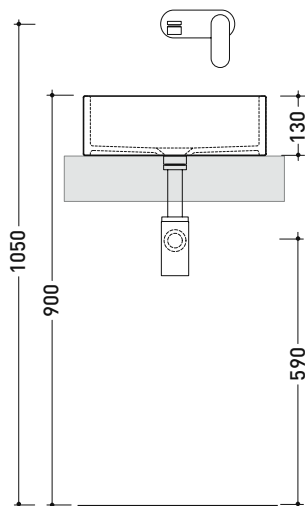

MWL40 Miniwash 40

Countertop - wall hung* basin 40 cm

• WITHOUT OVERFLOW • WITHOUT TAP LEDGE

Complements: *Wall fixing bracket (MWS40)
 FORTY6 shelf (F6MW)
 Furniture BOX - depth. 50
 Furniture CUBIKA - depth. 50
 Furniture DENVER (DV103M)
 FILO 60 / 75 metal structure (FI60SV - FI75SV - FI75SC)
 Line taps basin: ONE - NOKÉ - SI - FOLD - X1
 Line accessories: TWO - HOOP - NOKÉ - FOLD

Package dim. 40,5 x 14,5 x 42 cm | Weight 11,5 kg | Pz. Pallet n° 42

CE UNI EN 14688 - CL00 Dop-No14688

vista zenitale / zenital view

foro consigliato sul piano ø 140
 suggested hole on the top ø140

vista zenitale / zenital view

vista frontale / frontal view

sezione longitudinale / section

sizes in mm

CERAMIC: glossy finish

white black

matt finish

milky white carbone argilla cenere nuvola fango rosso rubens petrolio

METAL: glossy finish