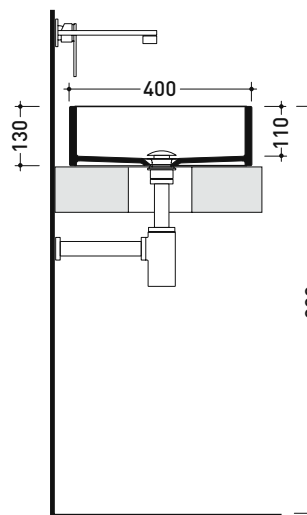

MWL40 Miniwash 40

Countertop - wall hung* basin 40 cm

• WITHOUT OVERFLOW • WITHOUT TAP LEDGE

Complements: *Wall fixing bracket (MWS40)
 FORTY6 shelf (F6MW)
 Furniture BOX - depth. 50
 Furniture CUBIKA - depth. 50
 Furniture DENVER (DV103M)
 FILO 60 / 75 metal structure (FI60SV - FI75SV - FI75SC)
 Line taps basin: ONE - NOKÉ - SI - FOLD - X1
 Line accessories: TWO - HOOP - NOKÉ - FOLD

Package dim. 40,5 x 14,5 x 42 cm | Weight 11,5 kg | Pz. Pallet n° 42

CE UNI EN 14688 - CL00 Dop-No14688

vista zenitale / zenital view

foro consigliato sul piano ø 140
 suggested hole on the top ø140

vista zenitale / zenital view

vista frontale / frontal view

sezione longitudinale / section

sizes in mm

CERAMIC: glossy finish

white black

matt finish

milky white carbone argilla cenere nuvola fango rosso rubens petrolio

METAL: glossy finish