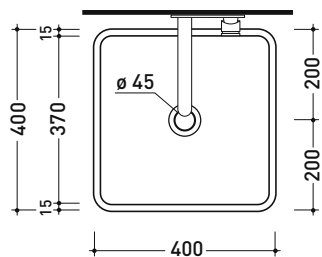

MWL40 Miniwash 40

Countertop - wall hung* basin 40 cm

• WITHOUT OVERFLOW • WITHOUT TAP LEDGE

Complements: *Wall fixing bracket (MWS40)
 FORTY6 shelf (F6MW)
 Furniture BOX - depth. 50
 Furniture CUBIKA - depth. 50
 Furniture DENVER (DV103M)
 FILO 60 / 75 metal structure (FI60SV - FI75SV - FI75SC)
 Line taps basin: ONE - NOKÉ - SI - FOLD - X1
 Line accessories: TWO - HOOP - NOKÉ - FOLD

Package dim. 40,5 x 14,5 x 42 cm | Weight 11,5 kg | Pz. Pallet n° 42

CE UNI EN 14688 - CL00 Dop-No14688

vista zenitale / zenital view

foro consigliato sul piano ø 140
 suggested hole on the top ø140

vista zenitale / zenital view

vista frontale / frontal view

sezione longitudinale / section

sizes in mm

CERAMIC: glossy finish

white black

matt finish

milky white carbone argilla cenere nuvola fango rosso rubens petrolio

METAL: glossy finish