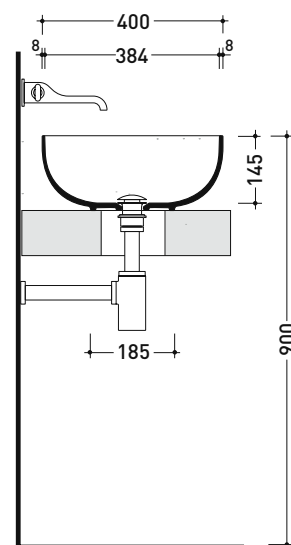

### Countertop basin 62 cm

• without overflow • without tap ledge

Complements: **FORTY6 shelf (F6BL)**  
**Furniture CUBIKA - depth. 37 / 50 cm**  
**Furniture DENVER (DV103M)**  
**Filo 75 structure (FI75SV - FI75SC)**  
**Line taps basin: ONE - NOKÉ - SI - FOLD - X1 - STIL**  
**Line accessories: TWO - HOOP - FOLD**

Package dim.

Weight **11 kg**

Pz. Pallet n° **30**

UNI EN 14688 - CL00 Dop-No14688

vista zenitale / zenital view

vista zenitale / zenital view

vista frontale / frontal view

sezione longitudinale / section

sizes in mm

Please consider a 2% tolerance on indicated measurements