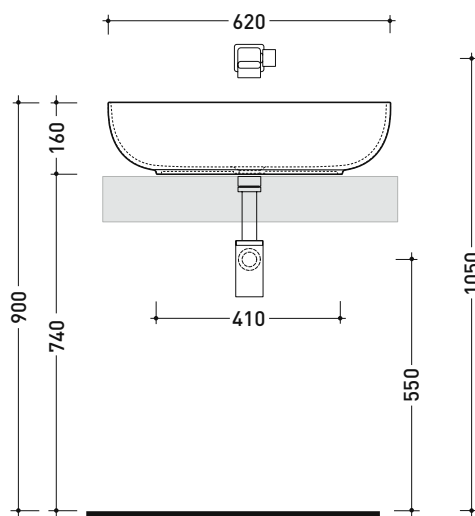

### Countertop basin 62 cm

• without overflow • without tap ledge

Complements: **FORTY6 shelf (F6BL)**  
**Furniture CUBIKA - depth. 37 / 50 cm**  
**Furniture DENVER (DV103M)**  
**Filo 75 structure (FI75SV - FI75SC)**  
**Line taps basin: ONE - NOKÉ - SI - FOLD - X1 - STIL**  
**Line accessories: TWO - HOOP - FOLD**

Package dim.

Weight **11 kg**

Pz. Pallet n° **30**

UNI EN 14688 - CL00 Dop-No14688

vista zenitale / zenital view

vista zenitale / zenital view

vista frontale / frontal view

sezione longitudinale / section

sizes in mm

Please consider a 2% tolerance on indicated measurements