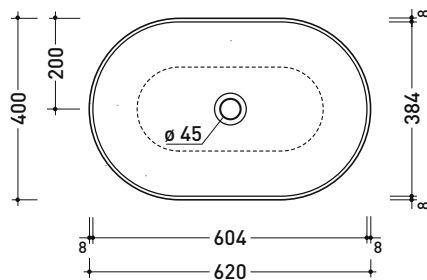

### Countertop basin 62 cm

• without overflow • without tap ledge

Complements: **FORTY6 shelf (F6BL)**  
**Furniture CUBIKA - depth. 37 / 50 cm**  
**Furniture DENVER (DV103M)**  
**Filo 75 structure (FI75SV - FI75SC)**  
**Line taps basin: ONE - NOKÉ - SI - FOLD - X1 - STIL**  
**Line accessories: TWO - HOOP - FOLD**

Package dim.

Weight **11 kg**

Pz. Pallet n° **30**

UNI EN 14688 - CL00 Dop-No14688

vista zenitale / zenital view

vista zenitale / zenital view

vista frontale / frontal view

sezione longitudinale / section

sizes in mm

Please consider a 2% tolerance on indicated measurements