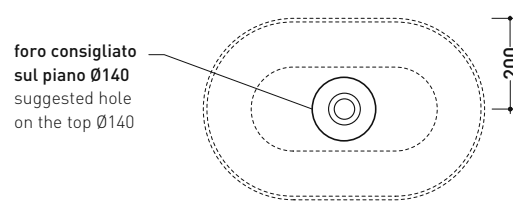

### Countertop basin 62 cm

• without overflow • without tap ledge

Complements: **FORTY6 shelf (F6BL)**  
**Furniture CUBIKA - depth. 37 / 50 cm**  
**Furniture DENVER (DV103M)**  
**Filo 75 structure (FI75SV - FI75SC)**  
**Line taps basin: ONE - NOKÉ - SI - FOLD - X1 - STIL**  
**Line accessories: TWO - HOOP - FOLD**

Package dim.

Weight **11 kg**

Pz. Pallet n° **30**

UNI EN 14688 - CL00 Dop-No14688

vista zenitale / zenital view

vista zenitale / zenital view

vista frontale / frontal view

sezione longitudinale / section

sizes in mm

Please consider a 2% tolerance on indicated measurements