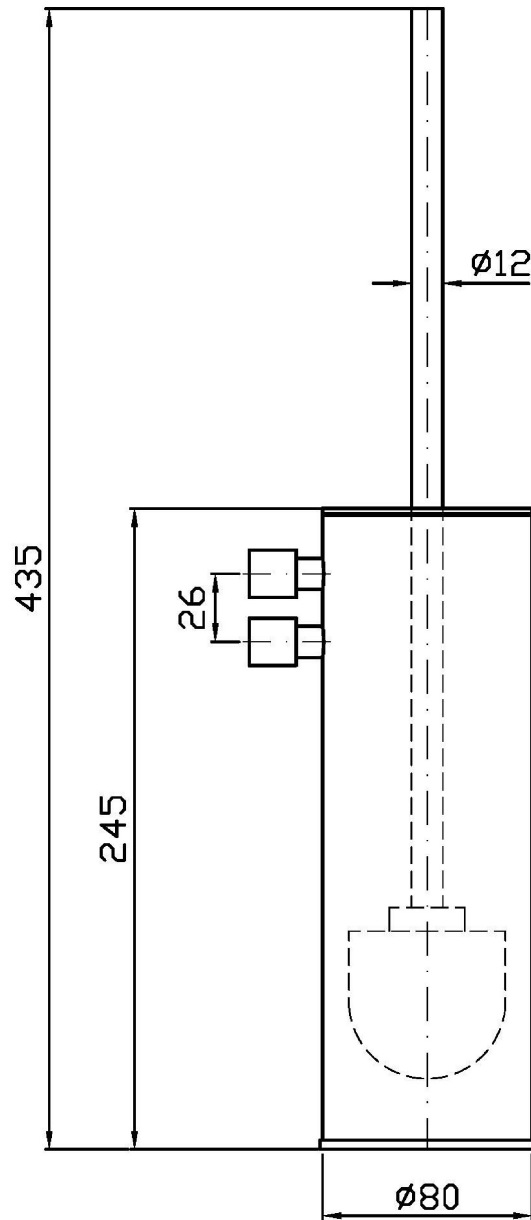

## HELM

ZAD856.X

Porta scopino a muro. / WC brush set, wall mounted.

Porta scopino a muro in acciaio inox.

Stainless steel WC brush set, wall mounted.

## HELM

**ZAD856.X****Pesi e Misure / Weights and Sizes**

Peso ( Kg ) Weight ( lb )	1,25 ( Kg )	2,76 ( lb )
Volume test ( dc3 ) - ( in3 )	5,18 ( dc3 )	316,10 ( in3 )
h ( mm ) - ( in )	105,00 ( mm )	4,13 ( in )
L1 ( mm ) - ( in )	105,00 ( mm )	4,13 ( in )
L2 ( mm ) - ( in )	470,00 ( mm )	18,50 ( in )