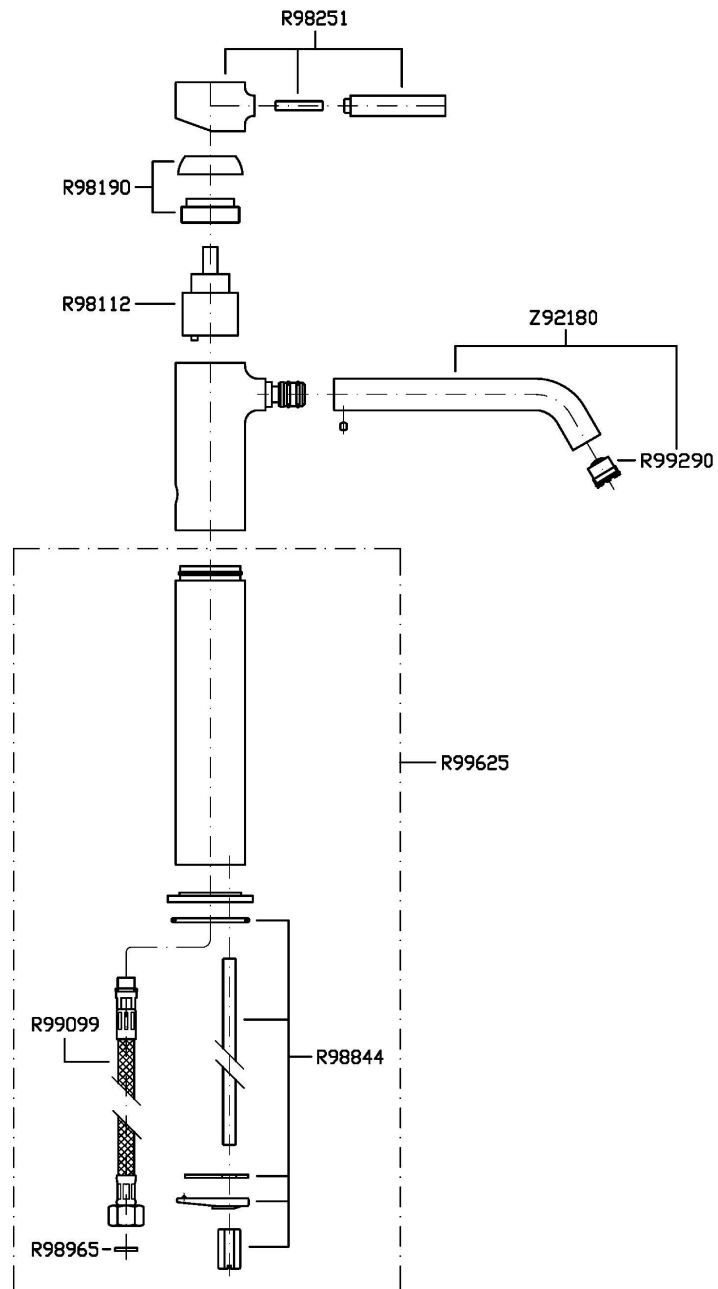

## PAN

ZP6219

Disegno Complessivo / Overall Drawing

## PAN

ZP6219

Esplosi / Exploded

## PAN

ZP6219

Portate / Flowrates (lt/min)

PRESSIONE PRESSURE	1 BAR	2 BAR	3 BAR	4 BAR	5 BAR
P1 LAVABO BASIN	4,8	5	5	5	5
P2					
P3					
P4					
P5					

## PAN

ZP6219

Pesi e Misure / Weights and Sizes

Peso ( Kg ) Weight ( lb )	2,92 ( Kg )	6,45 ( lb )
Volume test ( dc3 ) - ( in3 )	7,50 ( dc3 )	457,68 ( in3 )
h ( mm ) - ( in )	90,00 ( mm )	3,54 ( in )
L1 ( mm ) - ( in )	250,00 ( mm )	9,84 ( in )
L2 ( mm ) - ( in )	333,00 ( mm )	13,11 ( in )