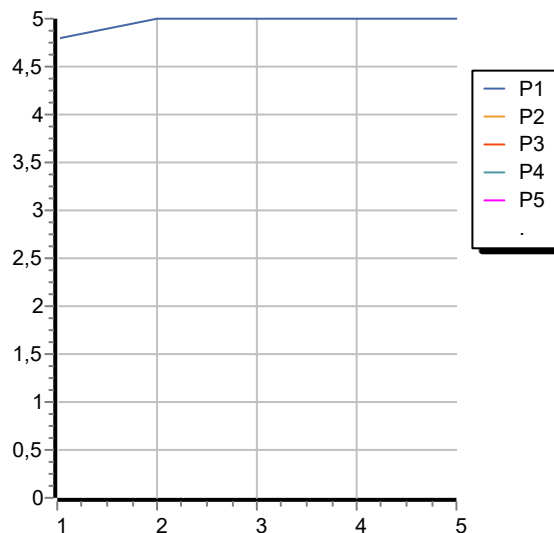

## PAN

ZP6219

Portate / Flowrates (lt/min)

PRESSIONE PRESSURE	1 BAR	2 BAR	3 BAR	4 BAR	5 BAR
P1 LAVABO BASIN	4,8	5	5	5	5
P2					
P3					
P4					
P5					

## PAN

ZP6219

Pesi e Misure / Weights and Sizes

Peso ( Kg ) Weight ( lb )	2,92 ( Kg )	6,45 ( lb )
Volume test ( dc3 ) - ( in3 )	7,50 ( dc3 )	457,68 ( in3 )
h ( mm ) - ( in )	90,00 ( mm )	3,54 ( in )
L1 ( mm ) - ( in )	250,00 ( mm )	9,84 ( in )
L2 ( mm ) - ( in )	333,00 ( mm )	13,11 ( in )