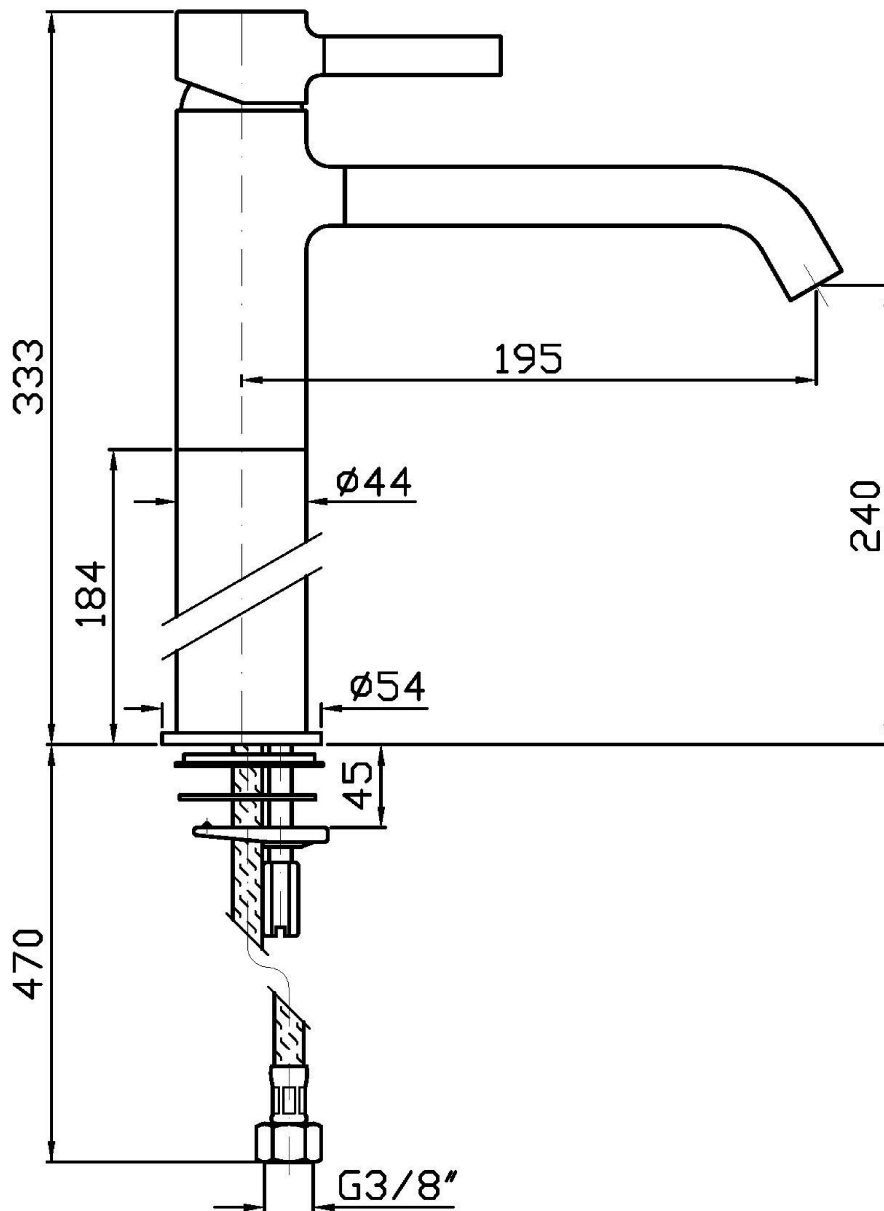

PAN

ZP6219

Disegno Complessivo / Overall Drawing