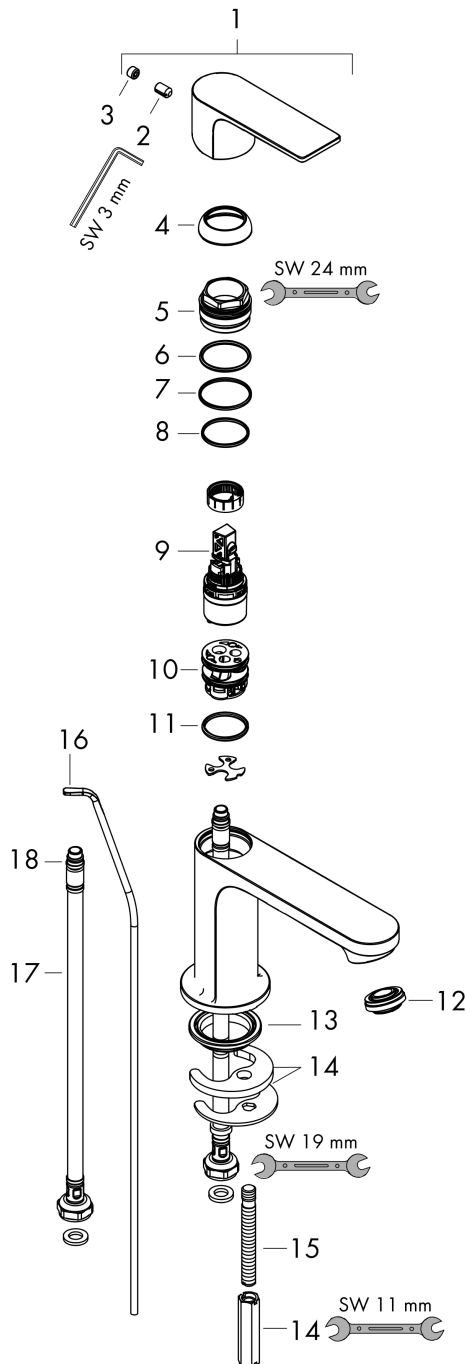

Rebris S

Single lever basin mixer 80 with pop-up waste set

Surfaces: **Chrome** Article Number: **72510000**

Description

product features

- consists of: single lever basin mixer, waste set
- ComfortZone 80
- projection: 121 mm
- spout height: 84 mm
- spray type: normal spray
- maximum flow rate at 3 bar: 5 l/min
- ceramic cartridge
- temperature limitation adjustable
- suitable for continuous flow water heaters
- pop-up waste set G 1¼
- material waste set: synthetic
- connection type: G ¾ connections
- connection dimension: DN15

Technology

Design awards

reddot winner 2022

Certificates

Product image

Scale drawing

Rebris S
Single lever basin mixer 80 with pop-up waste set
 Surfaces: **Chrome** Article Number: **72510000**

Flowchart

Rebris S
Single lever basin mixer 80 with pop-up waste set
 Surfaces: **Chrome** Article Number: **72510000**

Exploded Drawing

Year of production: >06/22

Rebris S

Single lever basin mixer 80 with pop-up waste set

Surfaces: **Chrome** Article Number: **72510000**

Spare part list

Year of production: >06/22

Pos.	Description	Article Number	Price	PU
1	handle	94642000	€ 44,63	1
2	hollow set screw M6x10 DIN 916	96029000	€ 3,21	1
3	screw cover	95704000	€ 3,21	1
4	flange	98863000	€ 44,63	1
5	nut	98864000	€ 35,94	1
6	O-ring 24x2	98388000	€ 3,21	1
7	O-ring 27x1,5	92527000	€ 11,31	1
8	O-ring 25x1,5	98146000	€ 3,21	1
9	cartridge, assy	95973001	€ 70,57	1
10	adapter for cartridge	98866000	€ 28,20	1
11	O-ring 23x2	98398000	€ 3,21	1
12	aerator M24x1 (5 l/min)	94364000	€ 8,45	1
13	seal Ø 42	98722000	€ 5,24	1
14	fixing set	96016000	€ 28,20	1
15	screw M8 x 68	97736000	€ 5,24	1
16	pull rod	96657000	€ 11,31	1
17	connection hose 450 mm M8x0,75 G3/8	97206000	€ 28,20	1
18	O-ring 6,6x1,6	93019000	€ 3,21	1
a	pop up waste	94139000	-	1