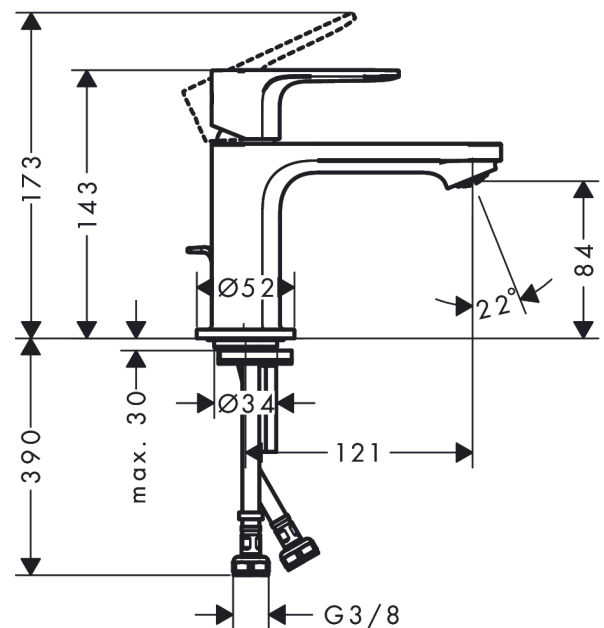

Rebris S

Single lever basin mixer 80 with pop-up waste set

Surfaces: **Chrome** Article Number: **72510000**

Description

product features

- consists of: single lever basin mixer, waste set
- ComfortZone 80
- projection: 121 mm
- spout height: 84 mm
- spray type: normal spray
- maximum flow rate at 3 bar: 5 l/min
- ceramic cartridge
- temperature limitation adjustable
- suitable for continuous flow water heaters
- pop-up waste set G 1¼
- material waste set: synthetic
- connection type: G ¾ connections
- connection dimension: DN15

Technology

Design awards

reddot winner 2022

Certificates

Product image

Scale drawing

Rebris S
Single lever basin mixer 80 with pop-up waste set
 Surfaces: **Chrome** Article Number: **72510000**

Flowchart

Rebris S
Single lever basin mixer 80 with pop-up waste set
 Surfaces: **Chrome** Article Number: **72510000**

Exploded Drawing

Year of production: >06/22

Rebris S

Single lever basin mixer 80 with pop-up waste set

Surfaces: **Chrome** Article Number: **72510000**

Spare part list

Year of production: >06/22

Pos.	Description	Article Number	Price	PU
1	handle	94642000	€ 44,63	1
2	hollow set screw M6x10 DIN 916	96029000	€ 3,21	1
3	screw cover	95704000	€ 3,21	1
4	flange	98863000	€ 44,63	1
5	nut	98864000	€ 35,94	1
6	O-ring 24x2	98388000	€ 3,21	1
7	O-ring 27x1,5	92527000	€ 11,31	1
8	O-ring 25x1,5	98146000	€ 3,21	1
9	cartridge, assy	95973001	€ 70,57	1
10	adapter for cartridge	98866000	€ 28,20	1
11	O-ring 23x2	98398000	€ 3,21	1
12	aerator M24x1 (5 l/min)	94364000	€ 8,45	1
13	seal Ø 42	98722000	€ 5,24	1
14	fixing set	96016000	€ 28,20	1
15	screw M8 x 68	97736000	€ 5,24	1
16	pull rod	96657000	€ 11,31	1
17	connection hose 450 mm M8x0,75 G3/8	97206000	€ 28,20	1
18	O-ring 6,6x1,6	93019000	€ 3,21	1
a	pop up waste	94139000	-	1