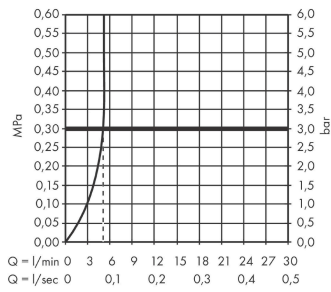

Rebris S

Single lever basin mixer 80 with pop-up waste set

Surfaces: **Chrome** Article Number: **72510000**

Description

product features

- consists of: single lever basin mixer, waste set
- ComfortZone 80
- projection: 121 mm
- spout height: 84 mm
- spray type: normal spray
- maximum flow rate at 3 bar: 5 l/min
- ceramic cartridge
- temperature limitation adjustable
- suitable for continuous flow water heaters
- pop-up waste set G 1¼
- material waste set: synthetic
- connection type: G ¾ connections
- connection dimension: DN15

Technology

Design awards

reddot winner 2022

Certificates

Product image

Scale drawing

Rebris S
Single lever basin mixer 80 with pop-up waste set
 Surfaces: **Chrome** Article Number: **72510000**

Flowchart

Surfaces: **Chrome** Article Number: **72510000**

Spare part list

Year of production: >06/22

Pos.	Description	Article Number	Price	PU
1	handle	94642000	€ 44,63	1
2	hollow set screw M6x10 DIN 916	96029000	€ 3,21	1
3	screw cover	95704000	€ 3,21	1
4	flange	98863000	€ 44,63	1
5	nut	98864000	€ 35,94	1
6	O-ring 24x2	98388000	€ 3,21	1
7	O-ring 27x1,5	92527000	€ 11,31	1
8	O-ring 25x1,5	98146000	€ 3,21	1
9	cartridge, assy	95973001	€ 70,57	1
10	adapter for cartridge	98866000	€ 28,20	1
11	O-ring 23x2	98398000	€ 3,21	1
12	aerator M24x1 (5 l/min)	94364000	€ 8,45	1
13	seal Ø 42	98722000	€ 5,24	1
14	fixing set	96016000	€ 28,20	1
15	screw M8 x 68	97736000	€ 5,24	1
16	pull rod	96657000	€ 11,31	1
17	connection hose 450 mm M8x0,75 G3/8	97206000	€ 28,20	1
18	O-ring 6,6x1,6	93019000	€ 3,21	1
a	pop up waste	94139000	-	1