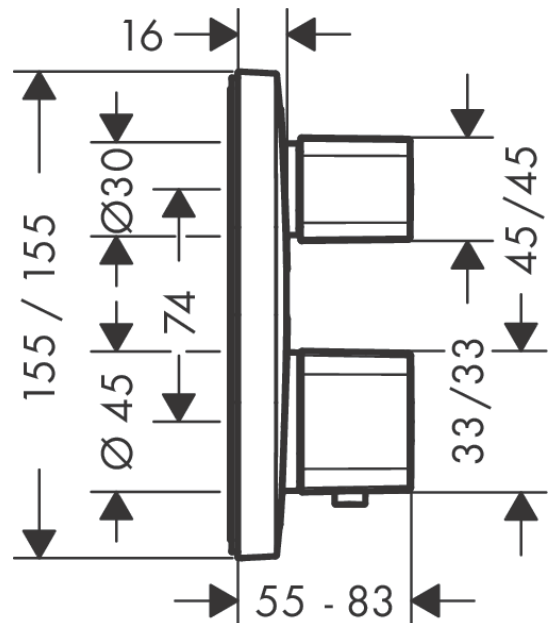

### Description

**product features**

- 2 functions
- thermostat cartridge, shut-off/ diverter valve
- flow rate upper outlet: 28 l/min
- flow rate lower outlet: 25 l/min
- maximum flow rate at 3 bar: 29 l/min
- min. operating pressure: 1 bar
- max. operating pressure: 10 bar
- Safety stop at 40 °C
- temperature limitation adjustable
- connection type: basic set

### Scale drawing