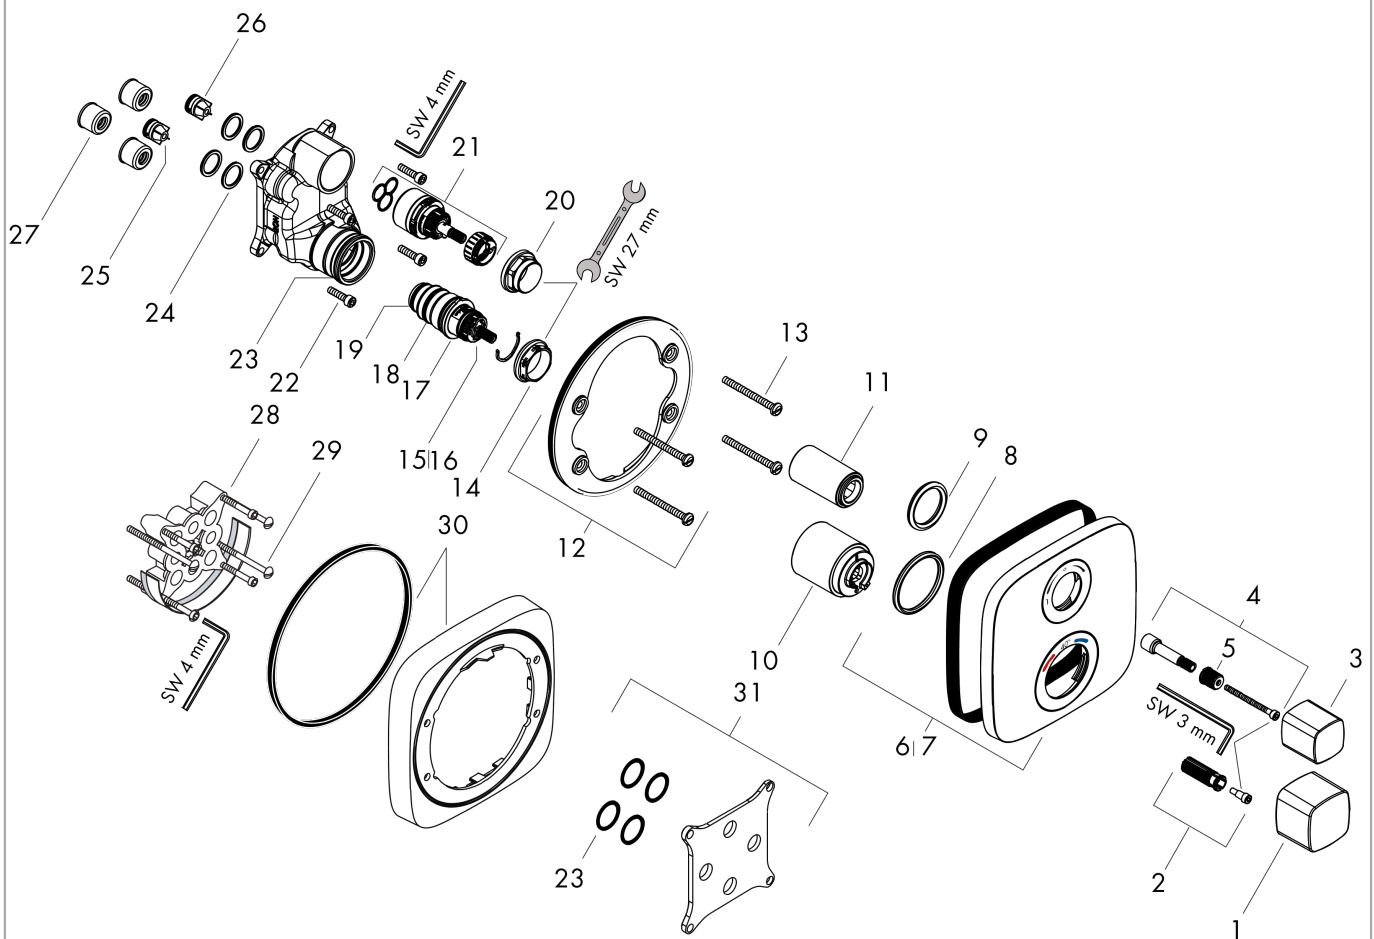

### Scale drawing

### Flowchart

**Ecostat E**  
**Thermostat for concealed installation for 2 functions**  
 Finish: **Chrome** Article Number: **15708000**

**Exploded Drawing**

Year of production: >04/18