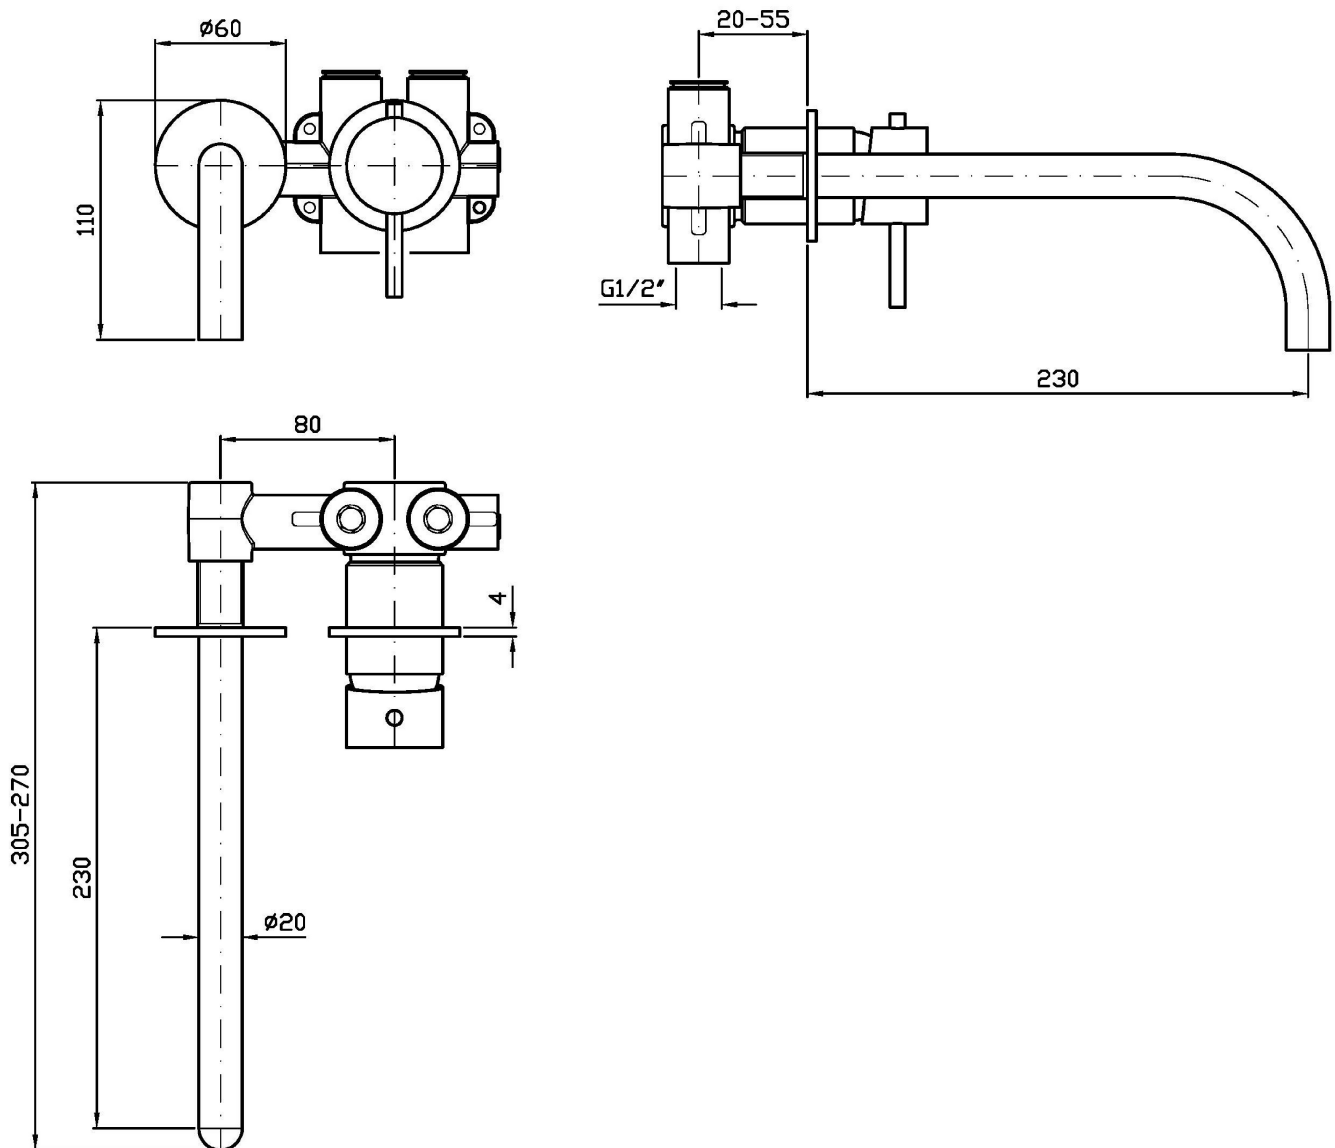

HELM

ZHE720.X

Disegno Complessivo / Overall Drawing