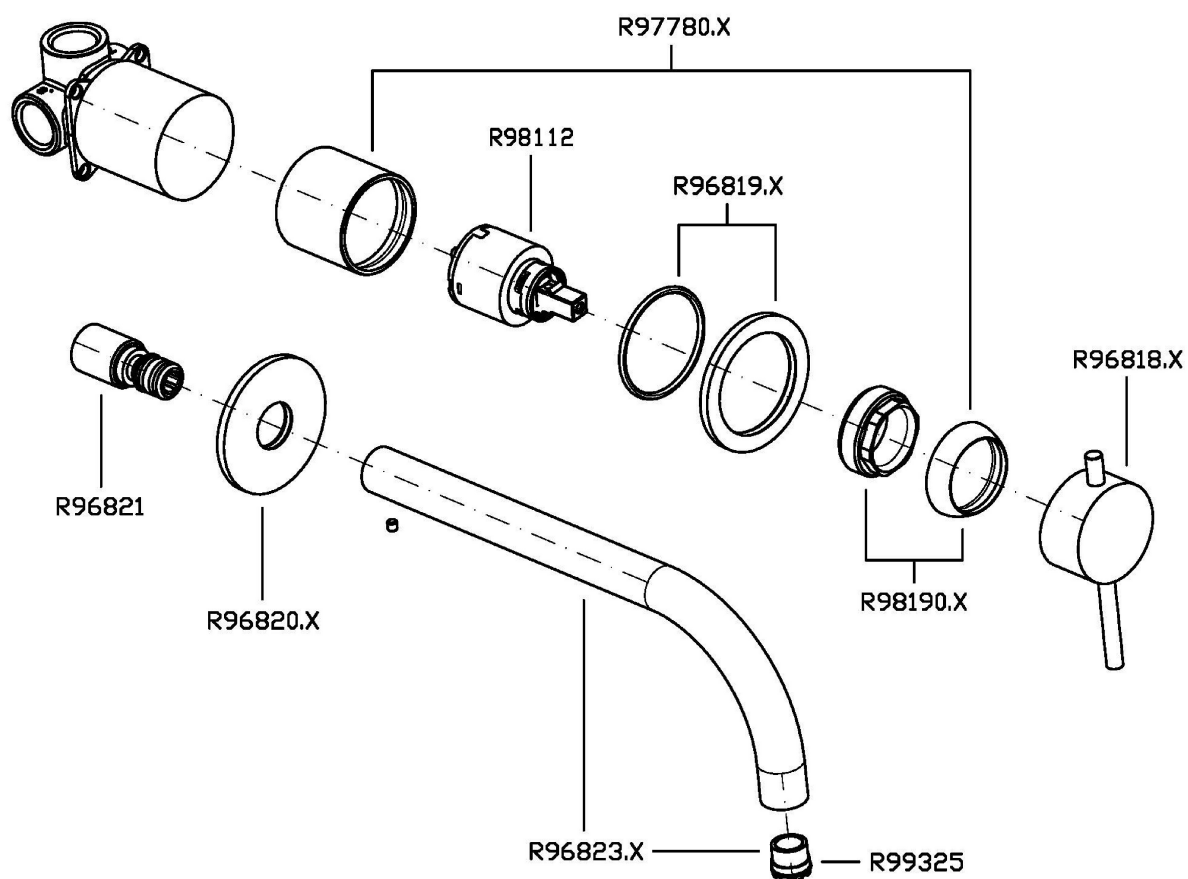

HELM

ZHE720.X

Esplosi / Exploded