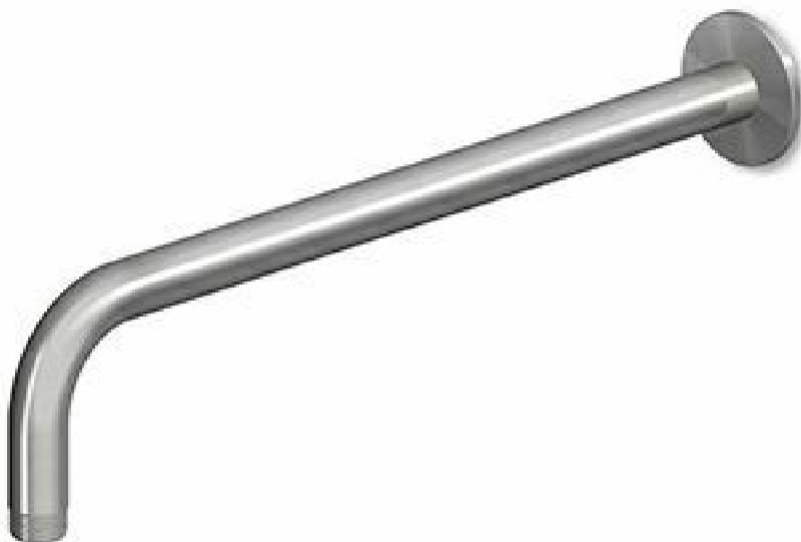

SHOWER

Z93230.X

Braccio doccia. / Shower arm.

Braccio doccia in acciaio inox AISI 316L, a parete. Lunghezza 350 mm.

Wall mounted shower arm in AISI 316L stainless steel. Length 350 mm.

Finiture / Finishes

 X	 XP21	 XP31	 XP41	 XP81	 XP91
Acciaio inox spazzolato / Brushed stainless steel	Brushed PVD chocolate / Brushed PVD chocolate	Brushed PVD British gold / Brushed PVD British gold	Brushed PVD gold / Brushed PVD gold	PVD Brushed Total Black / PVD Brushed Total Black	Brushed PVD copper / Brushed PVD copper

SHOWER

Z93230.X

Pesi e Misure / Weights and Sizes

Peso (Kg) Weight (lb)	0,74 (Kg)	1,63 (lb)
Volume test (dc3) - (in3)	2,00 (dc3)	122,05 (in3)
h (mm) - (in)	55,00 (mm)	2,17 (in)
L1 (mm) - (in)	90,00 (mm)	3,54 (in)
L2 (mm) - (in)	415,00 (mm)	16,34 (in)