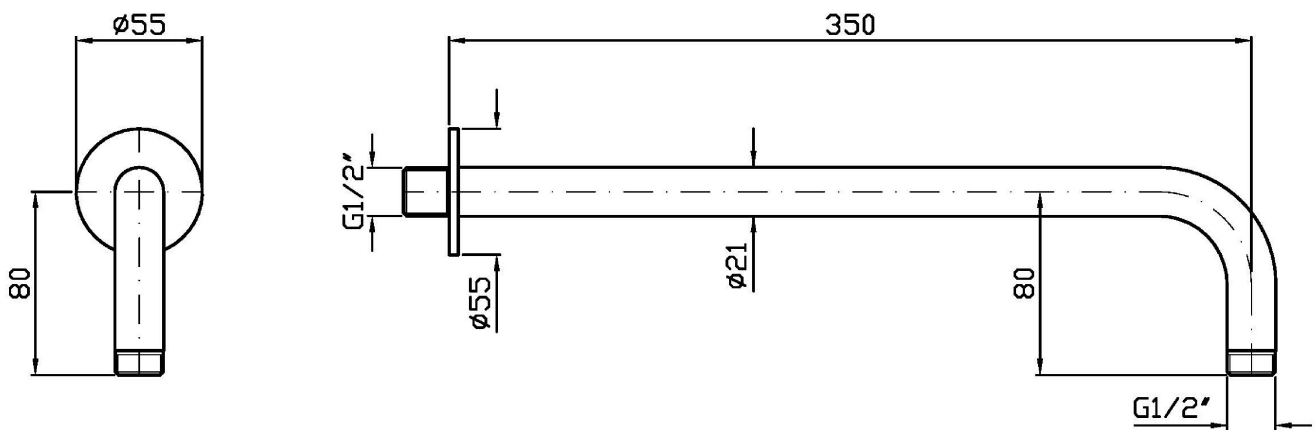

SHOWER

Z93230.X

Braccio doccia. / Shower arm.

Braccio doccia in acciaio inox AISI 316L, a parete. Lunghezza 350 mm.

Wall mounted shower arm in AISI 316L stainless steel. Length 350 mm.

Finiture / Finishes

 X	 XP21	 XP31	 XP41	 XP81	 XP91
Acciaio inox spazzolato / Brushed stainless steel	Brushed PVD chocolate / Brushed PVD chocolate	Brushed PVD British gold / Brushed PVD British gold	Brushed PVD gold / Brushed PVD gold	PVD Brushed Total Black / PVD Brushed Total Black	Brushed PVD copper / Brushed PVD copper

SHOWER

Z93230.X

Disegno Complessivo / Overall Drawing

SHOWER

Z93230.X

Certificazioni / Certifications

INGHILTERRA

Kiwa Regulation 4

SHOWER

Z93230.X

Pesi e Misure / Weights and Sizes

Peso (Kg) Weight (lb)	0,74 (Kg)	1,63 (lb)
Volume test (dc3) - (in3)	2,00 (dc3)	122,05 (in3)
h (mm) - (in)	55,00 (mm)	2,17 (in)
L1 (mm) - (in)	90,00 (mm)	3,54 (in)
L2 (mm) - (in)	415,00 (mm)	16,34 (in)