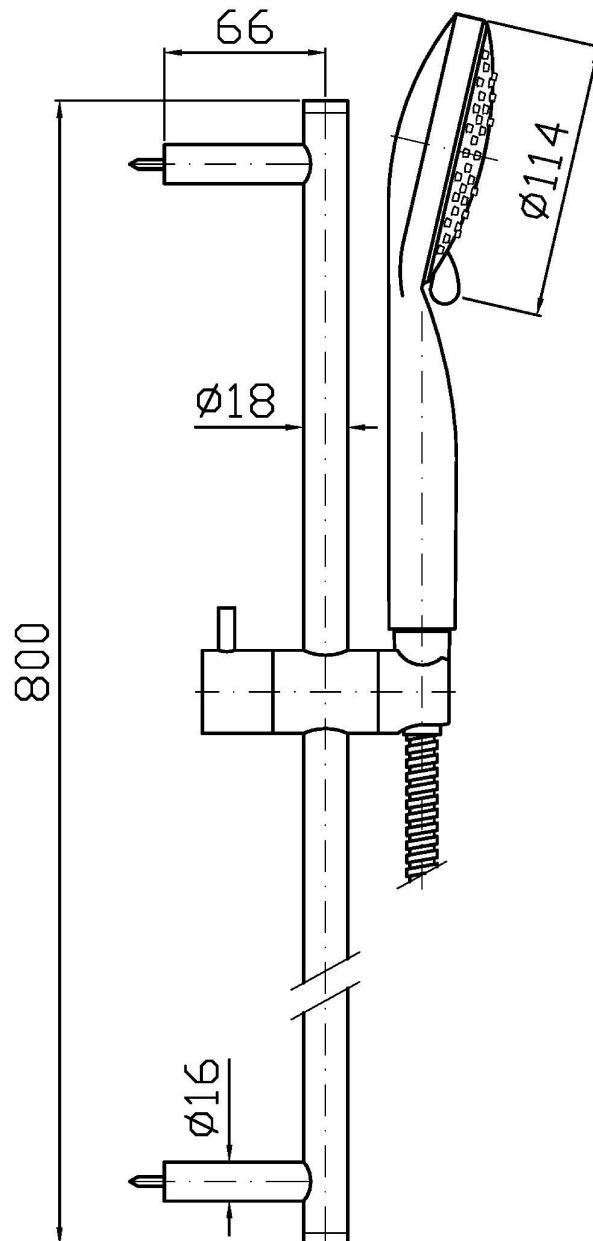

## SHOWER

Z95181

Completo asta murale. / Complete slide rail.

Completo asta murale con barra da 800 mm, doccetta a 3 getti Z94731, flessibile da 1500 mm.  
Water Saving - portata d'acqua uguale o inferiore a 9 l/min.

Complete slide rail length 800 mm, handshower Z94731 3 jets, 1500 mm flexible hose.  
Water Saving - water flow rate of 9 l/min or less.

## SHOWER

Z95181

Portate / Flowrates (lt/min)

PRESSIONE PRESSURE	1 BAR	2 BAR	3 BAR	4 BAR	5 BAR
P1 DOCCETTA HANDSHOWER	5,9	7,7	8,6	9	9
P2					
P3					
P4					
P5					

## SHOWER

Z95181

Pesi e Misure / Weights and Sizes

Peso ( Kg ) Weight ( lb )	1,15 ( Kg )	2,54 ( lb )
Volume test ( dc3 ) - ( in3 )	8,56 ( dc3 )	522,36 ( in3 )
h ( mm ) - ( in )	85,00 ( mm )	3,35 ( in )
L1 ( mm ) - ( in )	122,00 ( mm )	4,80 ( in )
L2 ( mm ) - ( in )	825,00 ( mm )	32,48 ( in )