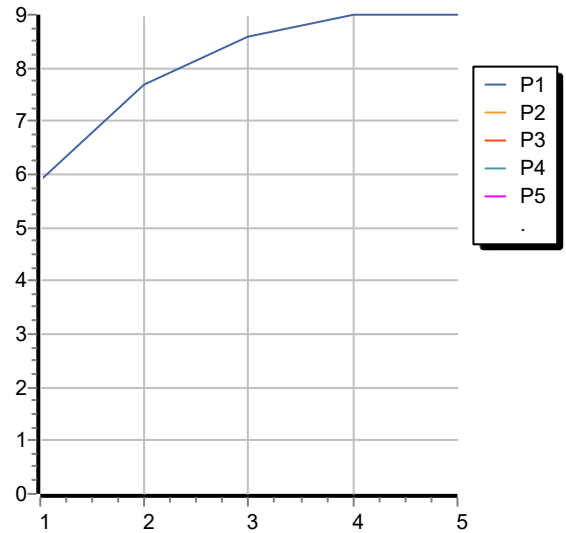

## SHOWER

Z95181

Disegno Complessivo / Overall Drawing

## SHOWER

Z95181

Portate / Flowrates (lt/min)

PRESSIONE PRESSURE	1 BAR	2 BAR	3 BAR	4 BAR	5 BAR
P1 DOCCETTA HANDSHOWER	5,9	7,7	8,6	9	9
P2					
P3					
P4					
P5					

## SHOWER

Z95181

Pesi e Misure / Weights and Sizes

Peso ( Kg ) Weight ( lb )	1,15 ( Kg )	2,54 ( lb )
Volume test ( dc3 ) - ( in3 )	8,56 ( dc3 )	522,36 ( in3 )
h ( mm ) - ( in )	85,00 ( mm )	3,35 ( in )
L1 ( mm ) - ( in )	122,00 ( mm )	4,80 ( in )
L2 ( mm ) - ( in )	825,00 ( mm )	32,48 ( in )