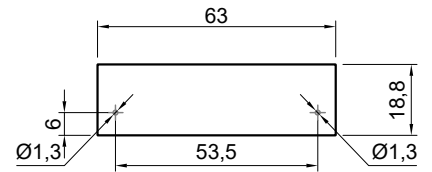

### Article: STRATOS4

Material: Flumood / Colormood

Overflow: NO

Gross weight: kg 22 ca.

Net weight: kg 19 ca.

Packing dimensions: cm 69 x 46 x 26

**Description:** Rectangular top mount or wall mount Flumood sink, complete with drain pipe fitting and open plug, that can be lacquered externally.

### schema d'installazione lavabi e rubinetteria / sinks and taps installation layout