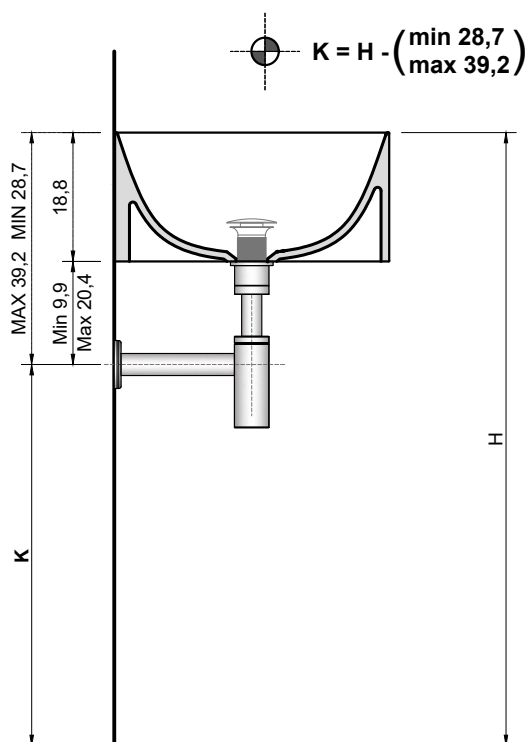

LAVABO DA PARETE sifone BRAGA

LAVABO	H
- STRATOS4	18,8 cm

Per maggiori dettagli consultare la scheda tecnica del lavabo.

WALL MOUNT SINK BRAGA siphon

SINKS	H
- STRATOS4	18,8 cm

For further details please reference our sink technical data sheet.

STRATOS4

H = altezza totale composizione (a discrezione)
K = altezza scarico

H = total height composition (at the discretion)
K = drain height