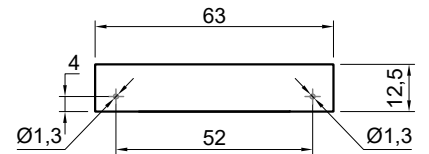

**Article: STRATOS2**

**Material:** Flumood / Colormood

**Overflow:** NO

**Gross weight:** kg 15 ca.

**Net weight:** kg 13 ca.

**Packing dimensions:** cm 69 x 46 x 18

**Description:** Rectangular top mount or wall mount Flumood sink, complete with drain pipe fitting and open plug, that can be lacquered externally.