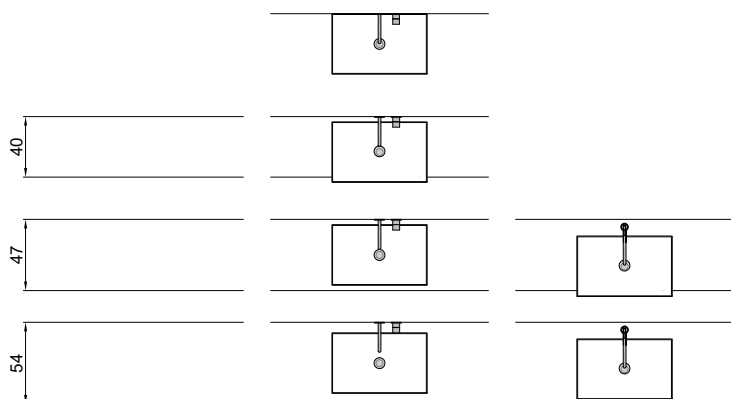

### schema d' installazione lavabi e rubinetteria / sinks and taps installation layout

### Article: STRATOS4

Material: Flumood / Colormood

Overflow: NO

Gross weight: kg 22 ca.

Net weight: kg 19 ca.

Packing dimensions: cm 69 x 46 x 26

**Description:** Rectangular top mount or wall mount Flumood sink, complete with drain pipe fitting and open plug, that can be lacquered externally.

### schema d'installazione lavabi e rubinetteria / sinks and taps installation layout