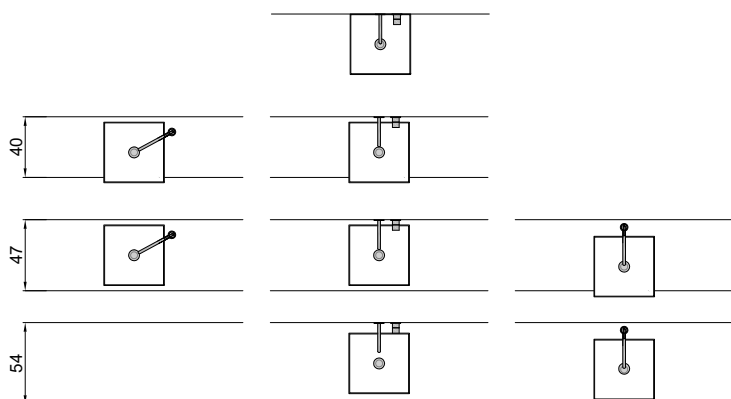

### Article: STRATOS3

Material: Flumood / Colormood

Overflow: NO

Gross weight: kg 15 ca.

Net weight: kg 13 ca.

Packing dimensions: cm 46 x 46 x 26

**Description:** Square top mount or wall mount Flumood sink, complete with drain pipe fitting and open plug, that can be lacquered externally.

### schema d' installazione lavabi e rubinetteria / sinks and taps installation layout